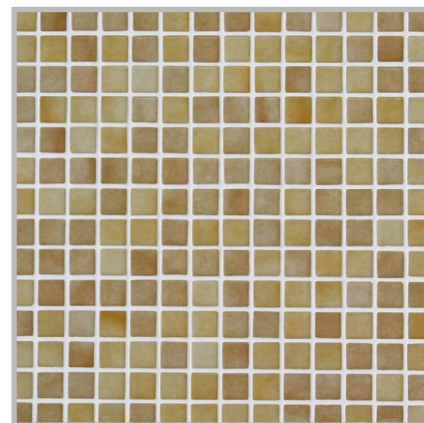

Safe Step

Tile Mix:
50% 2596-B
50% 2597-B

2576-B Safe Step

Indicative test results P5 (testing done upon request)

2576-B Safe, this mosaic is with the Safe-Steps system, an extremely safe non-coarse, anti-slip mosaic, designed to be as safe to walk on as a pavement. Anti-slip mosaic for swimming pools, bathrooms, built-in showers, spas and wellness spaces. Safety or beauty? There's no need to choose.