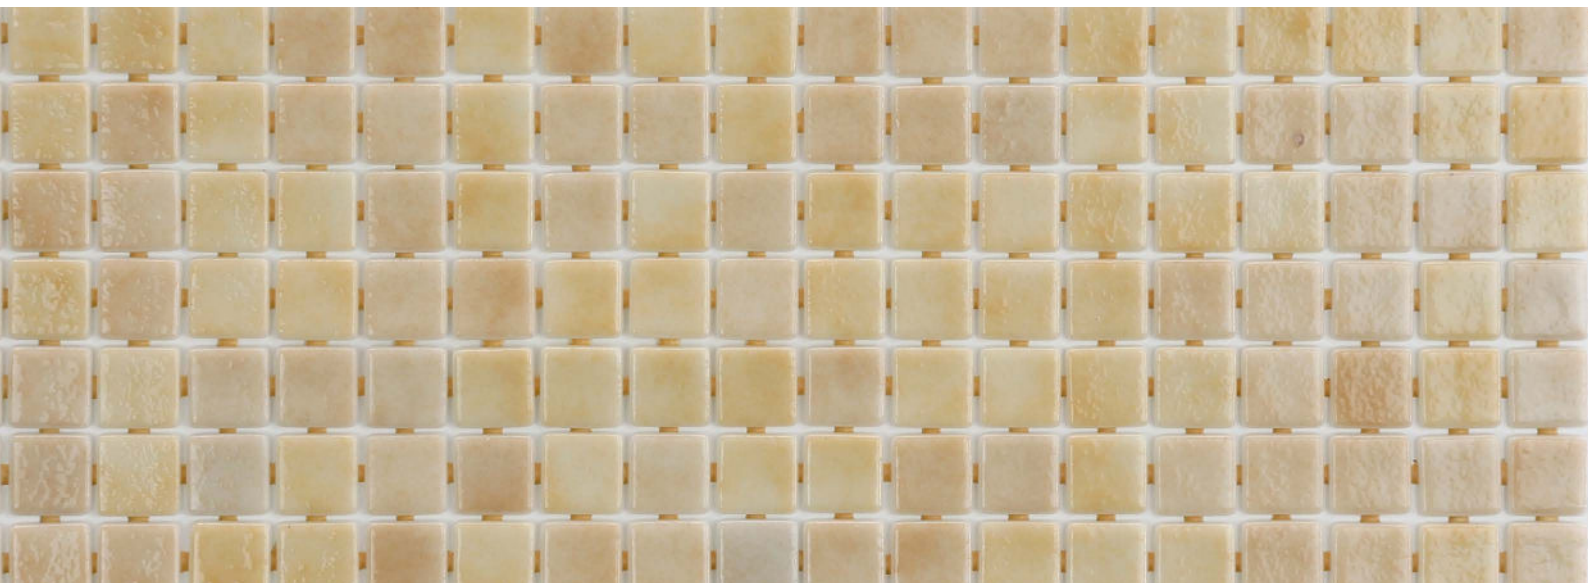

## 2576-B

DECO MIX

**2576-B**, from the mix collection, are colour blends from the Niebla and Lisa collections specially designed for cladding interiors, swimming pools, spas, saunas and wellness spaces. The most exquisite combinations.