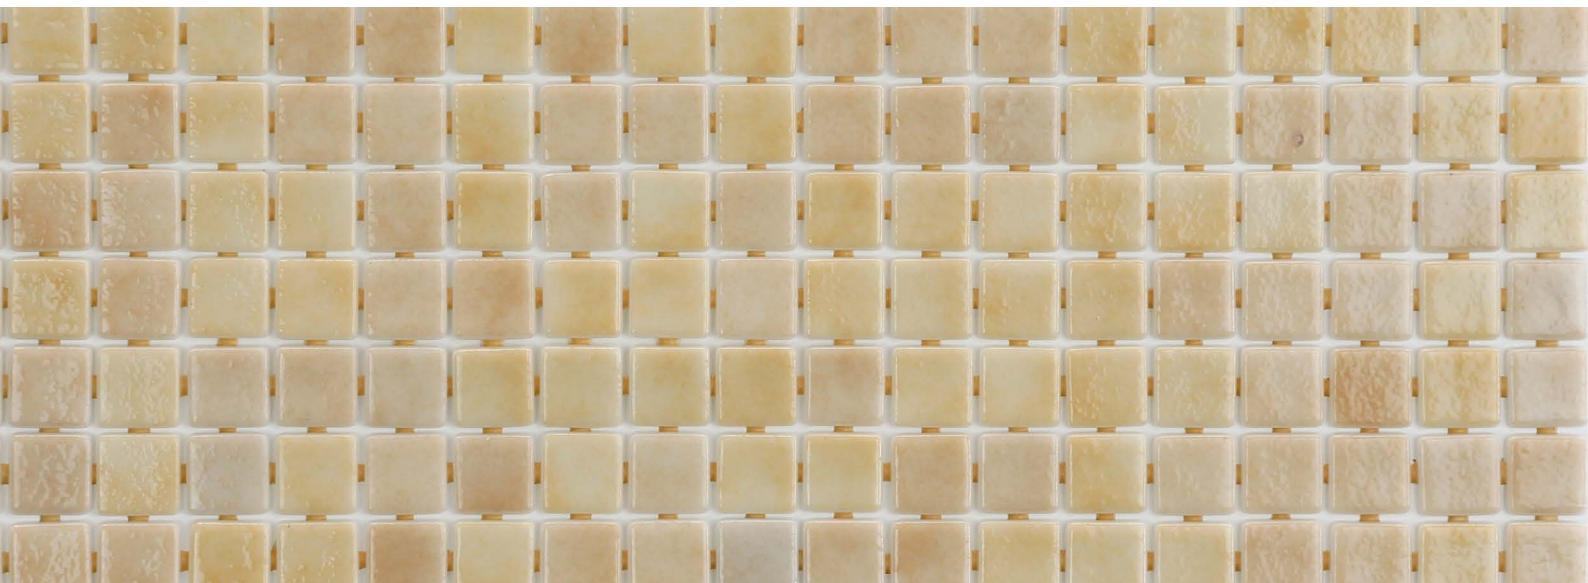

ezarri

Dreams
are made
of mosaics

2576-B

DECO MIX

2576-B, from the mix collection, are colour blends from the Niebla and Lisa collections specially designed for cladding interiors, swimming pools, spas, saunas and wellness spaces. The most exquisite combinations.

Available format & finish

Standard

Safe Step

Tile Mix:
50% 2596-B
50% 2597-B

2576-B Safe Step

Indicative test results P5 (testing done upon request)

2576-B Safe, this mosaic is with the Safe-Steps system, an extremely safe non-coarse, anti-slip mosaic, designed to be as safe to walk on as a pavement. Anti-slip mosaic for swimming pools, bathrooms, built-in showers, spas and wellness spaces. Safety or beauty? There's no need to choose.

Jointpoint System

Maximum grip surface 92% of the mosaic's surface is free for applying the adhesive. Durability guarantee.

Ease of installation. 25% time saving compared with the paper-based panelling system.

Excellent finishes. Thanks to the ease of installation and visual control for tile placement

Not affected by moisture. Does not expand or contract like mesh or paper-based panelling systems.

Exclusive jointpoint adhesive formula jointpoint provides the perfect combination of malleability and stiffness. It is flexible and easy to cut.