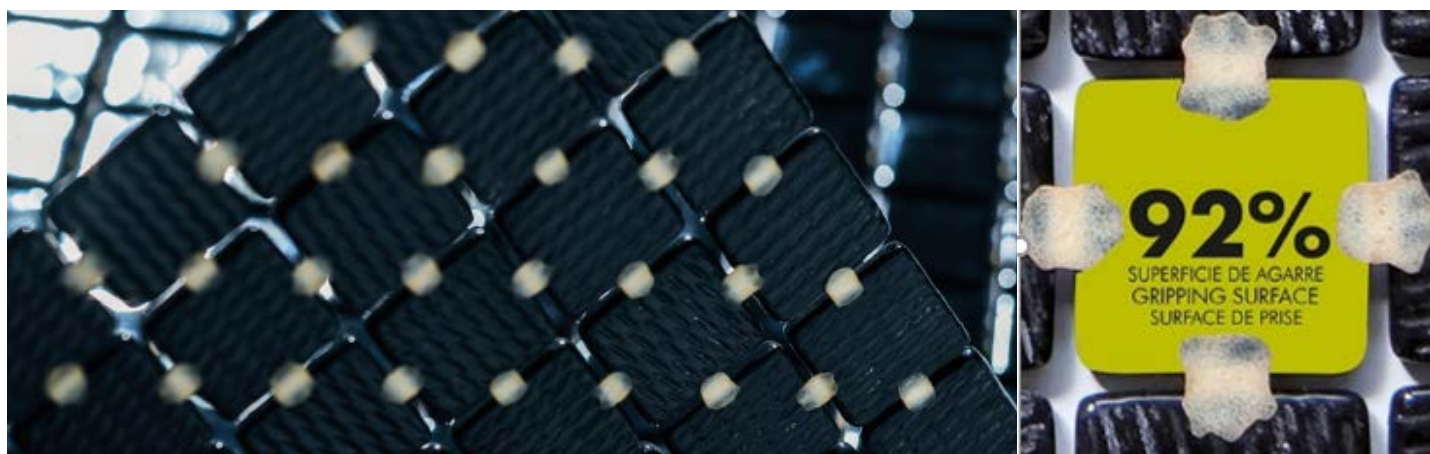

Jointpoint System