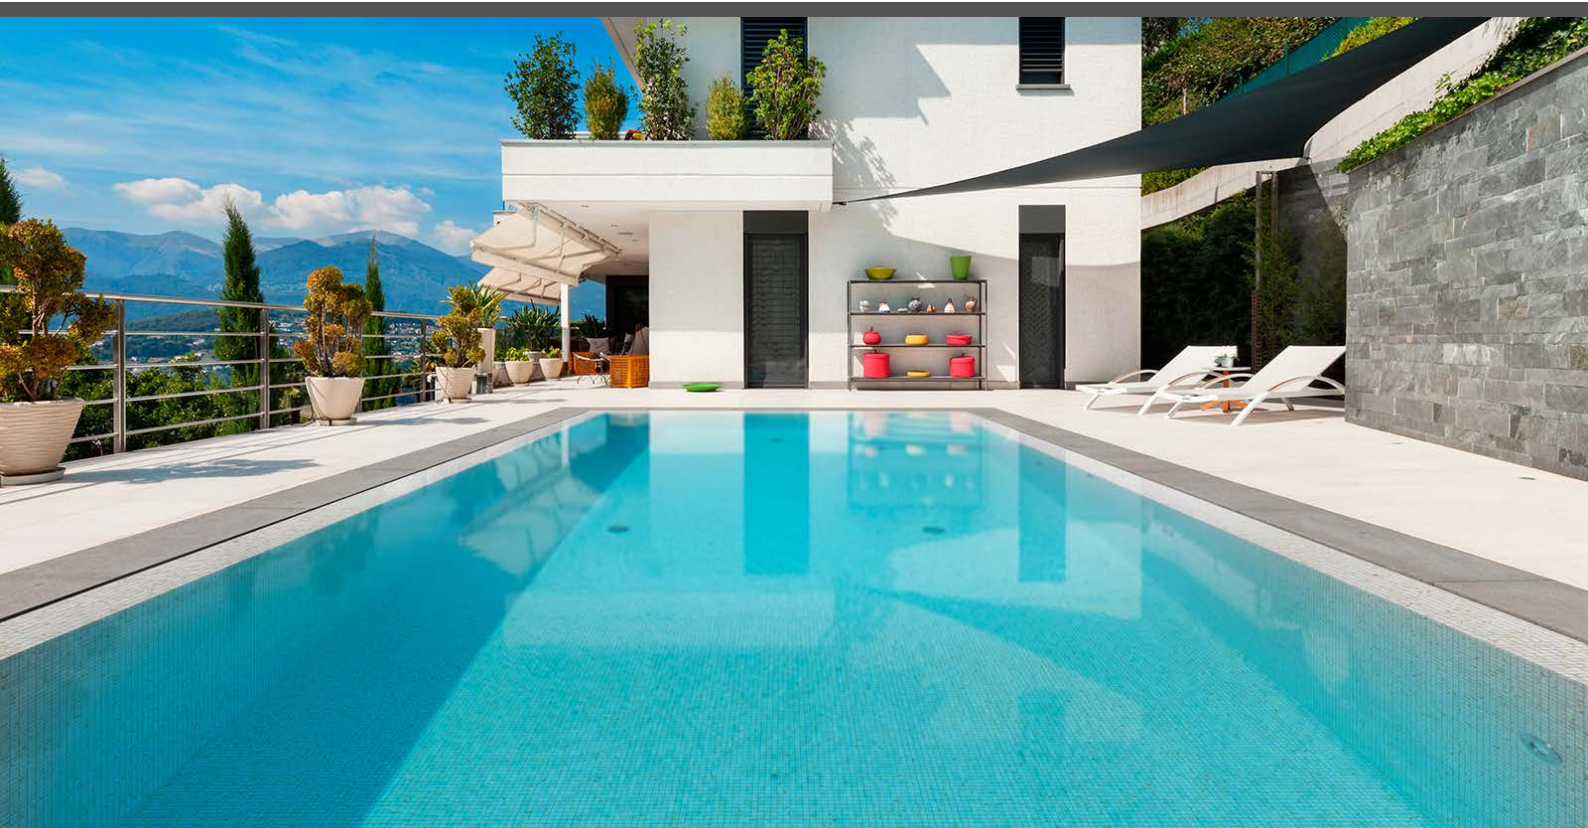

ezarri

Dreams
are made
of mosaics

Quartz

G E M M A

Quartz in the Gemma collection is a gloss mosaic in sand tones specially designed for cladding interiors, swimming pools, spas, saunas and wellness spaces. Inspired by Gemma Mengual.