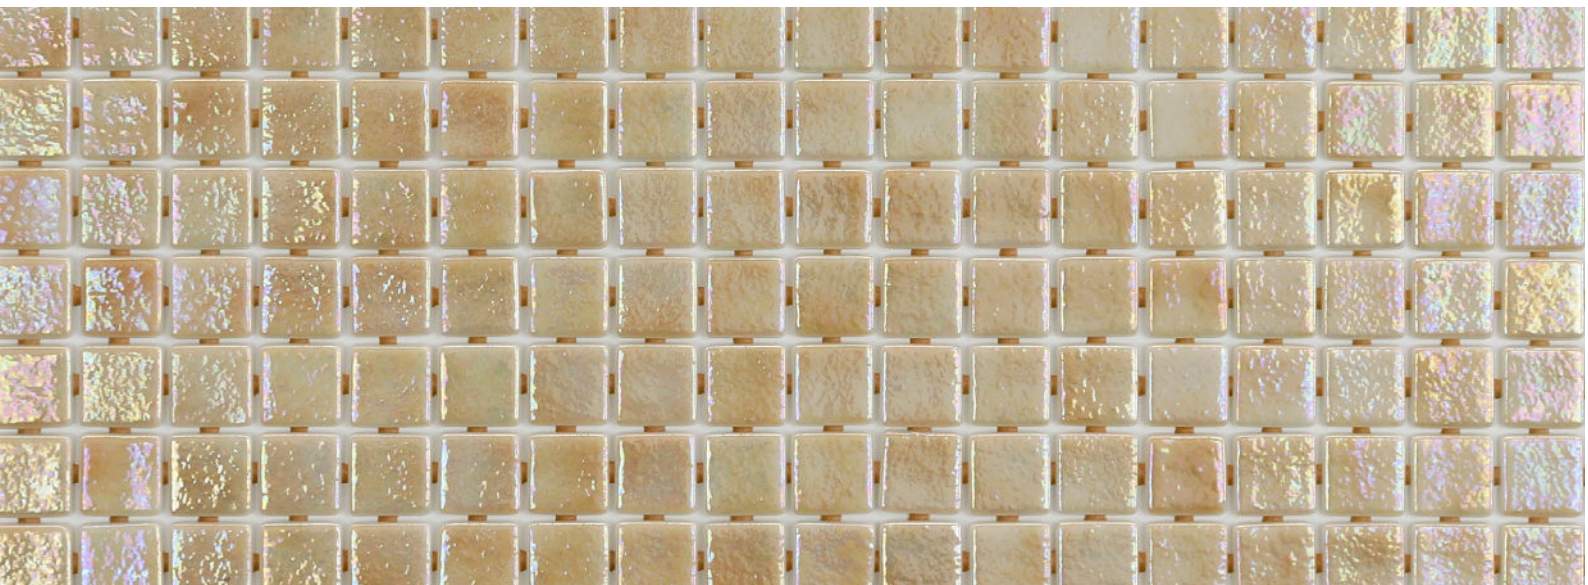

ezarri

Dreams
are made
of mosaics

Arena

IRIS

Arena, from the Iris collection, is a white iridescent mosaic specially designed for cladding interiors, swimming pools, spas, saunas and wellness spaces, and promotes relaxation and enjoyment.

A treat for the senses.

Available format & finish

Arena Safe Step

Indicative test results P5 (testing done upon request)

Arena Safe, this mosaic is with the Safe-Steps system, an extremely safe non-coarse, anti-slip mosaic, designed to be as safe to walk on as a pavement. Anti-slip mosaic for swimming pools, bathrooms, built-in showers, spas and wellness spaces. Safety or beauty? There's no need to choose.

Excellent finishes. Thanks to the ease of installation and visual control for tile placement

Not affected by moisture. Does not expand or contract like mesh or paper-based panelling systems.

Exclusive jointpoint adhesive formula jointpoint provides the perfect combination of malleability and stiffness. It is flexible and easy to cut. Even the smallest area is uniform and controllable. Jointpoint has minimal thickness and is very uniform and controllable.