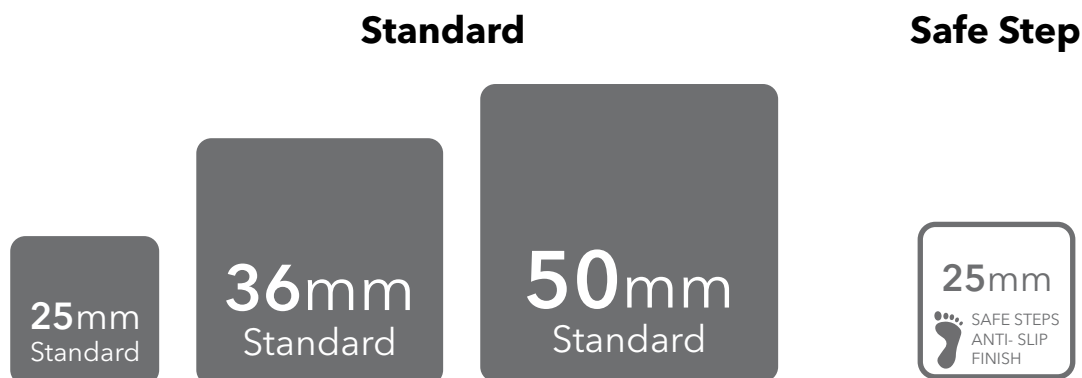

ezarri

Dreams
are made
of mosaics

Arena

IRIS

Arena, from the Iris collection, is a white iridescent mosaic specially designed for cladding interiors, swimming pools, spas, saunas and wellness spaces, and promotes relaxation and enjoyment.

A treat for the senses.

Available format & finish

Arena Safe Step

Indicative test results P5 (testing done upon request)

Arena Safe, this mosaic is with the Safe-Steps system, an extremely safe non-coarse, anti-slip mosaic, designed to be as safe to walk on as a pavement. Anti-slip mosaic for swimming pools, bathrooms, built-in showers, spas and wellness spaces. Safety or beauty? There's no need to choose.

Jointpoint System

Maximum grip surface 92% of the mosaic's surface is free for applying the adhesive. Durability guarantee.

Ease of installation. 25% time saving compared with the paper-based panelling system.

Excellent finishes. Thanks to the ease of installation and visual control for tile placement

Not affected by moisture. Does not expand or contract like mesh or paper-based panelling systems.

Exclusive jointpoint adhesive formula jointpoint provides the perfect combination of malleability and stiffness. It is flexible and easy to cut. Even the smallest area is uniform and controllable. Jointpoint has minimal thickness and is very uniform and controllable.