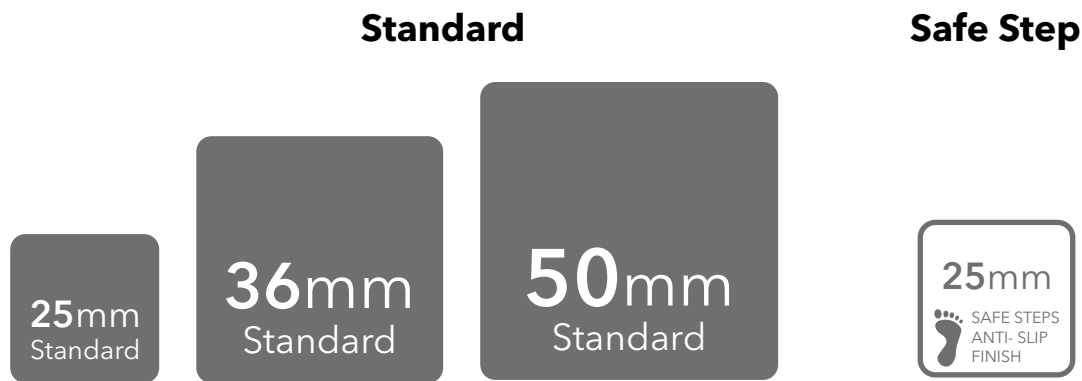

ezarri

Dreams
are made
of mosaics

Arena

IRIS

Arena, from the Iris collection, is a white iridescent mosaic specially designed for cladding interiors, swimming pools, spas, saunas and wellness spaces, and promotes relaxation and enjoyment.

A treat for the senses.

Available format & finish

Arena Safe Step

Indicative test results P5 (testing done upon request)

Arena Safe, this mosaic is with the Safe-Steps system, an extremely safe non-coarse, anti-slip mosaic, designed to be as safe to walk on as a pavement. Anti-slip mosaic for swimming pools, bathrooms, built-in showers, spas and wellness spaces. Safety or beauty? There's no need to choose.

Jointpoint System

Maximum grip surface 92% of the mosaic's surface is free for applying the adhesive. Durability guarantee.

Ease of installation. 25% time saving compared with the paper-based panelling system.

Even the smallest area is uniform and controllable. Jointpoint has minimal thickness and is very uniform and controllable.

Water absorption	UNE EN ISO 10545-3	Result: E=0,1%
Scratch resistance	UNE EN ISO 10545-7	Classification: PEI = 4
Stain resistance	UNE EN ISO 10545-14	Classification: 1-5-5
Scratch hardness	UNE 67101 (escala de Mohs)	Class 7
Resistance to freezing	UNE EN ISO 10545-12	Resistant
Chemical resistance	UNE EN ISO 10545-13	Classification: A