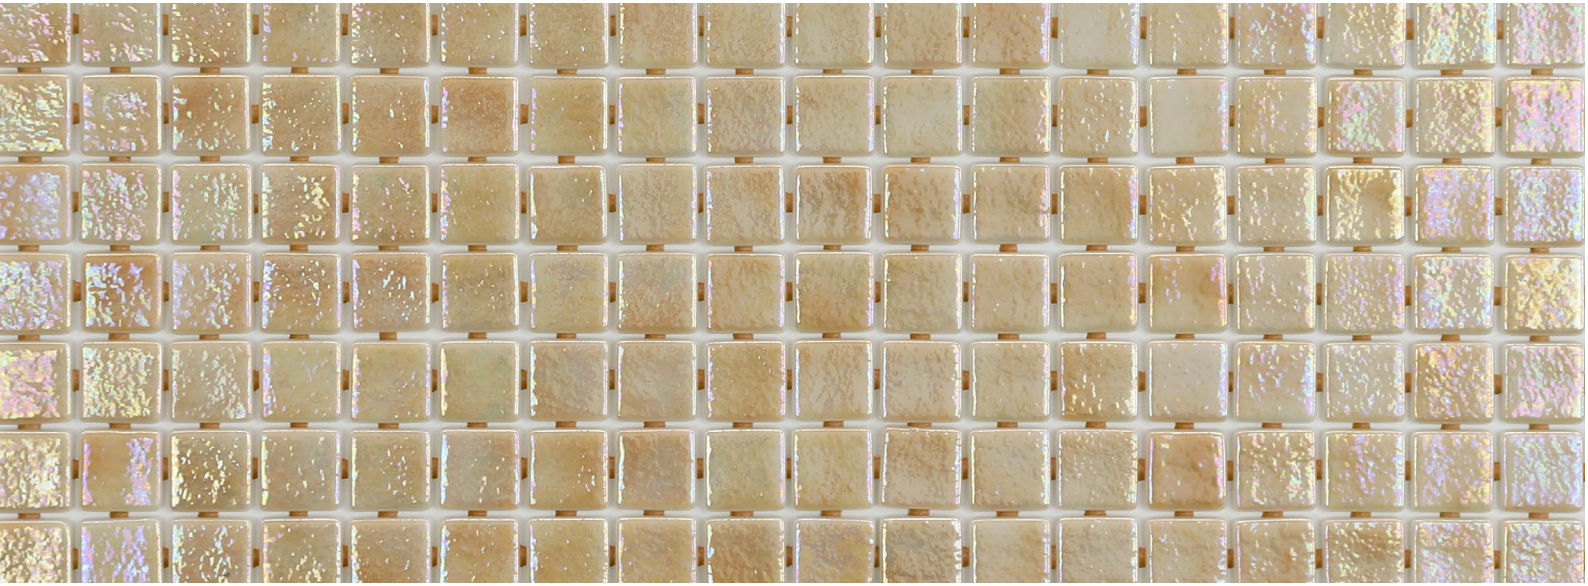

ezarri

Dreams
are made
of mosaics

Arena

IRIS

Arena, from the Iris collection, is a white iridescent mosaic specially designed for cladding interiors, swimming pools, spas, saunas and wellness spaces, and promotes relaxation and enjoyment.

A treat for the senses.

Available format & finish

Arena Safe Step

Indicative test results P5 (testing done upon request)

Arena Safe, this mosaic is with the Safe-Steps system, an extremely safe non-coarse, anti-slip mosaic, designed to be as safe to walk on as a pavement. Anti-slip mosaic for swimming pools, bathrooms, built-in showers, spas and wellness spaces. Safety or beauty? There's no need to choose.

Excellent finishes. Thanks to the ease of installation and visual control for tile placement

Not affected by moisture. Does not expand or contract like mesh or paper-based panelling systems.

Exclusive jointpoint adhesive formula jointpoint provides the perfect combination of malleability and stiffness. It is flexible and easy to cut.