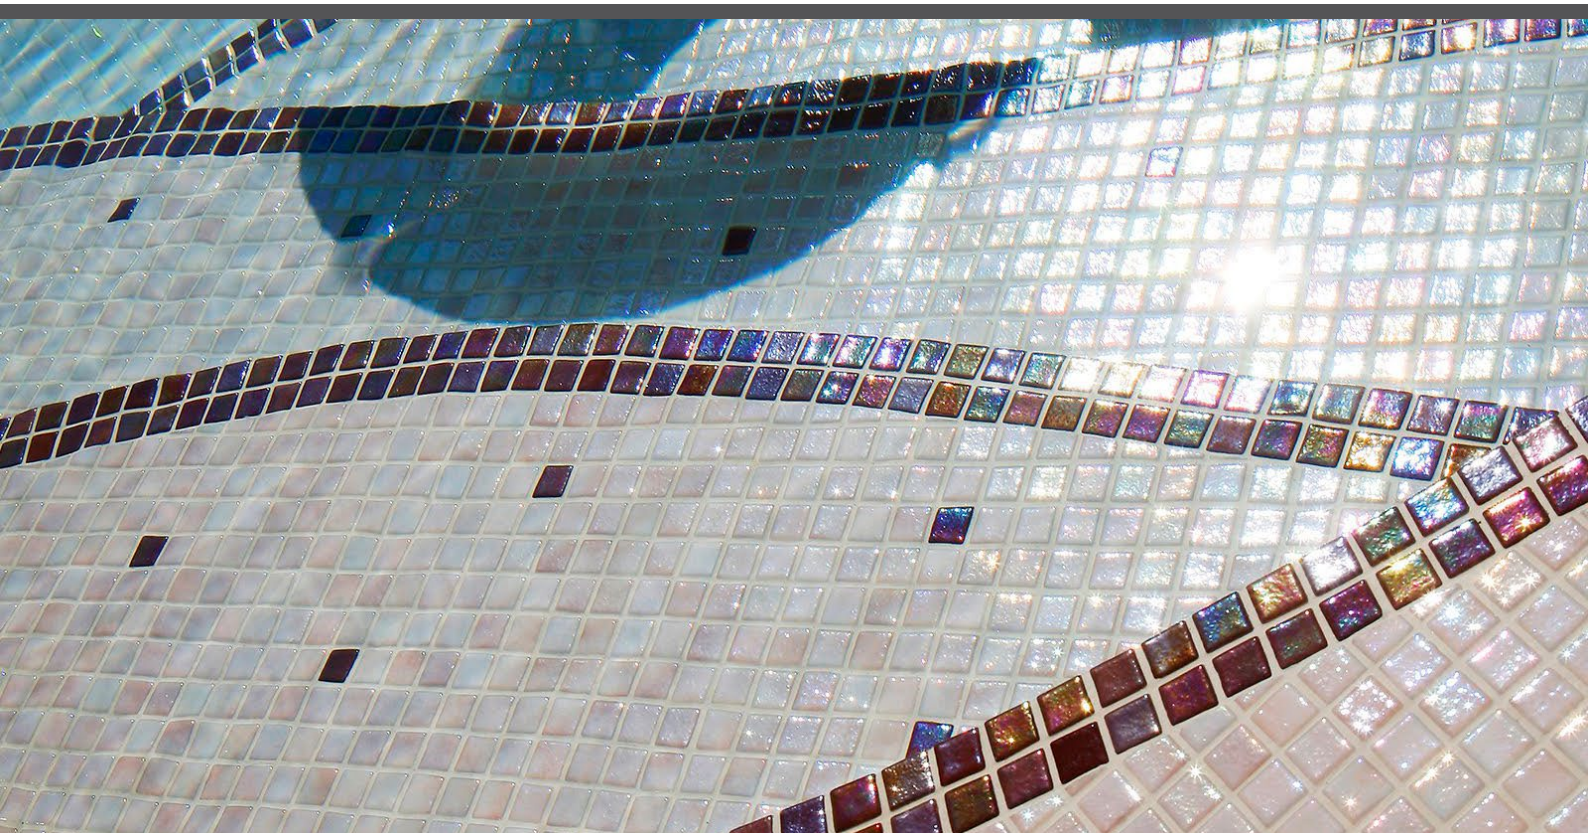

ezarri

Dreams
are made
of mosaics

Cobre

IRIS

Cobre, from the Iris collection, is a white iridescent mosaic specially designed for cladding interiors, swimming pools, spas, saunas and wellness spaces, and promotes relaxation and enjoyment.

A treat for the senses.

Available format & finish

Cobre Safe Step

Indicative test results P5 (testing done upon request)

Cobre Safe, this mosaic is with the Safe-Steps system, an extremely safe non-coarse, anti-slip mosaic, designed to be as safe to walk on as a pavement. Anti-slip mosaic for swimming pools, bathrooms, built-in showers, spas and wellness spaces. Safety or beauty? There's no need to choose.

Excellent finishes. Thanks to the ease of installation and visual control for tile placement

Not affected by moisture. Does not expand or contract like mesh or paper-based panelling systems.

Exclusive jointpoint adhesive formula jointpoint provides the perfect combination of malleability and stiffness. It is flexible and easy to cut. Even the smallest area is uniform and controllable. Jointpoint has minimal thickness and is very uniform and controllable.