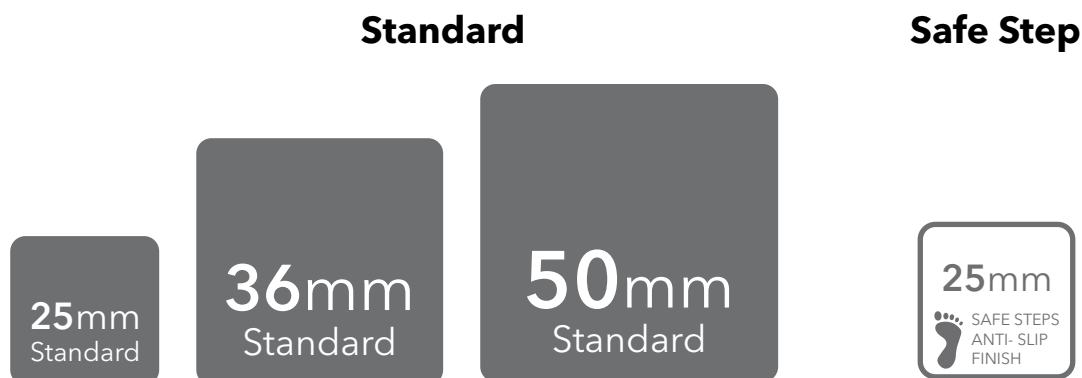

ezarri

Dreams
are made
of mosaics

Cobre

IRIS

Cobre, from the Iris collection, is a white iridescent mosaic specially designed for cladding interiors, swimming pools, spas, saunas and wellness spaces, and promotes relaxation and enjoyment.

A treat for the senses.

Available format & finish

Cobre Safe Step

Indicative test results P5 (testing done upon request)

Cobre Safe, this mosaic is with the Safe-Steps system, an extremely safe non-coarse, anti-slip mosaic, designed to be as safe to walk on as a pavement. Anti-slip mosaic for swimming pools, bathrooms, built-in showers, spas and wellness spaces. Safety or beauty? There's no need to choose.

Jointpoint System

Maximum grip surface 92% of the mosaic's surface is free for applying the adhesive. Durability guarantee.

Ease of installation. 25% time saving compared with the paper-based panelling system.

Even the smallest area is uniform and controllable. Jointpoint has minimal thickness and is very uniform and controllable.

Water absorption	UNE EN ISO 10545-3	Result: E=0,1%
Scratch resistance	UNE EN ISO 10545-7	Classification: PEI = 4
Stain resistance	UNE EN ISO 10545-14	Classification: 1-5-5
Scratch hardness	UNE 67101 (escala de Mohs)	Class 7
Resistance to freezing	UNE EN ISO 10545-12	Resistant
Chemical resistance	UNE EN ISO 10545-13	Classification: A