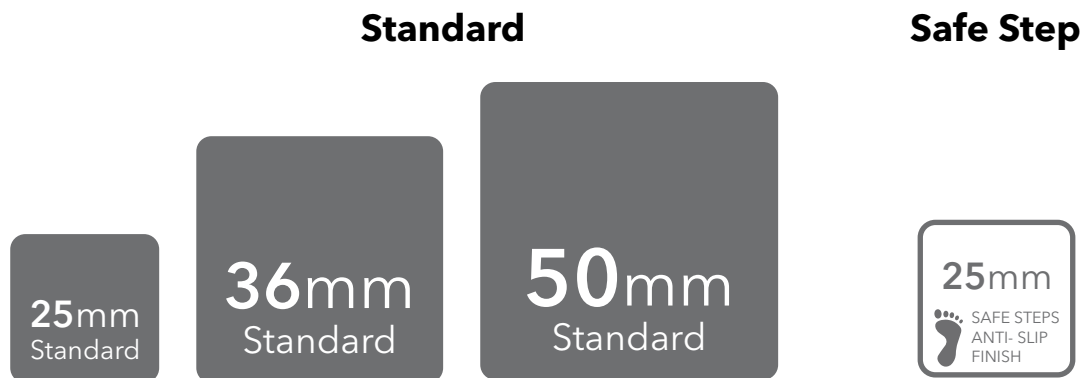

ezarri

Dreams
are made
of mosaics

Cobre

IRIS

Cobre, from the Iris collection, is a white iridescent mosaic specially designed for cladding interiors, swimming pools, spas, saunas and wellness spaces, and promotes relaxation and enjoyment.

A treat for the senses.

Available format & finish

Cobre Safe Step

Indicative test results P5 (testing done upon request)

Cobre Safe, this mosaic is with the Safe-Steps system, an extremely safe non-coarse, anti-slip mosaic, designed to be as safe to walk on as a pavement. Anti-slip mosaic for swimming pools, bathrooms, built-in showers, spas and wellness spaces. Safety or beauty? There's no need to choose.

Jointpoint System

Maximum grip surface 92% of the mosaic's surface is free for applying the adhesive. Durability guarantee.

Ease of installation. 25% time saving compared with the paper-based panelling system.

Excellent finishes. Thanks to the ease of installation and visual control for tile placement

Not affected by moisture. Does not expand or contract like mesh or paper-based panelling systems.

Exclusive jointpoint adhesive formula jointpoint provides the perfect combination of malleability and stiffness. It is flexible and easy to cut. Even the smallest area is uniform and controllable. Jointpoint has minimal thickness and is very uniform and controllable.