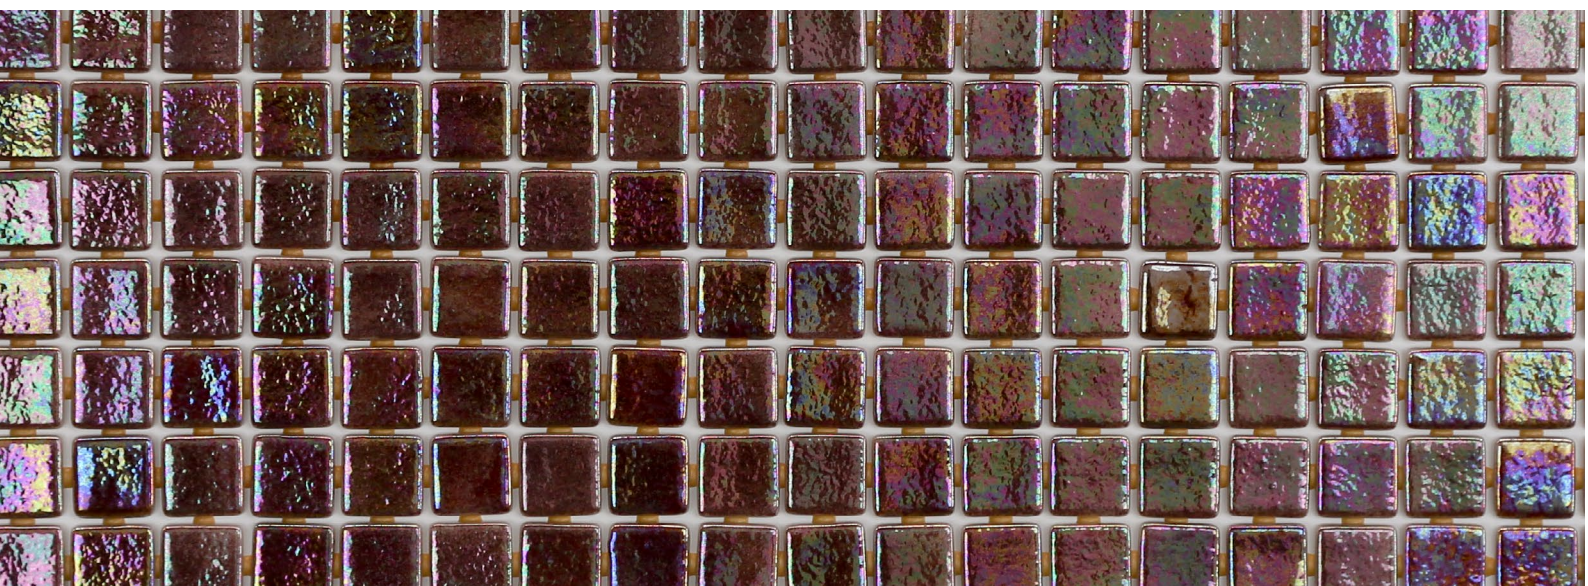

ezarri

Dreams
are made
of mosaics

Cobre

IRIS

Cobre, from the Iris collection, is a white iridescent mosaic specially designed for cladding interiors, swimming pools, spas, saunas and wellness spaces, and promotes relaxation and enjoyment.

A treat for the senses.

Available format & finish

Cobre Safe Step

Indicative test results P5 (testing done upon request)

Cobre Safe, this mosaic is with the Safe-Steps system, an extremely safe non-coarse, anti-slip mosaic, designed to be as safe to walk on as a pavement. Anti-slip mosaic for swimming pools, bathrooms, built-in showers, spas and wellness spaces. Safety or beauty? There's no need to choose.

Excellent finishes. Thanks to the ease of installation and visual control for tile placement

Not affected by moisture. Does not expand or contract like mesh or paper-based panelling systems.

Exclusive jointpoint adhesive formula jointpoint provides the perfect combination of malleability and stiffness. It is flexible and easy to cut.

Even the smallest area is uniform and controllable. Jointpoint has minimal thickness and is very uniform and controllable.

Water absorption	UNE EN ISO 10545-3	Result: E=0,1%
Scratch resistance	UNE EN ISO 10545-7	Classification: PEI = 4
Stain resistance	UNE EN ISO 10545-14	Classification: 1-5-5
Scratch hardness	UNE 67101 (escala de Mohs)	Class 7
Resistance to freezing	UNE EN ISO 10545-12	Resistant
Chemical resistance	UNE EN ISO 10545-13	Classification: A