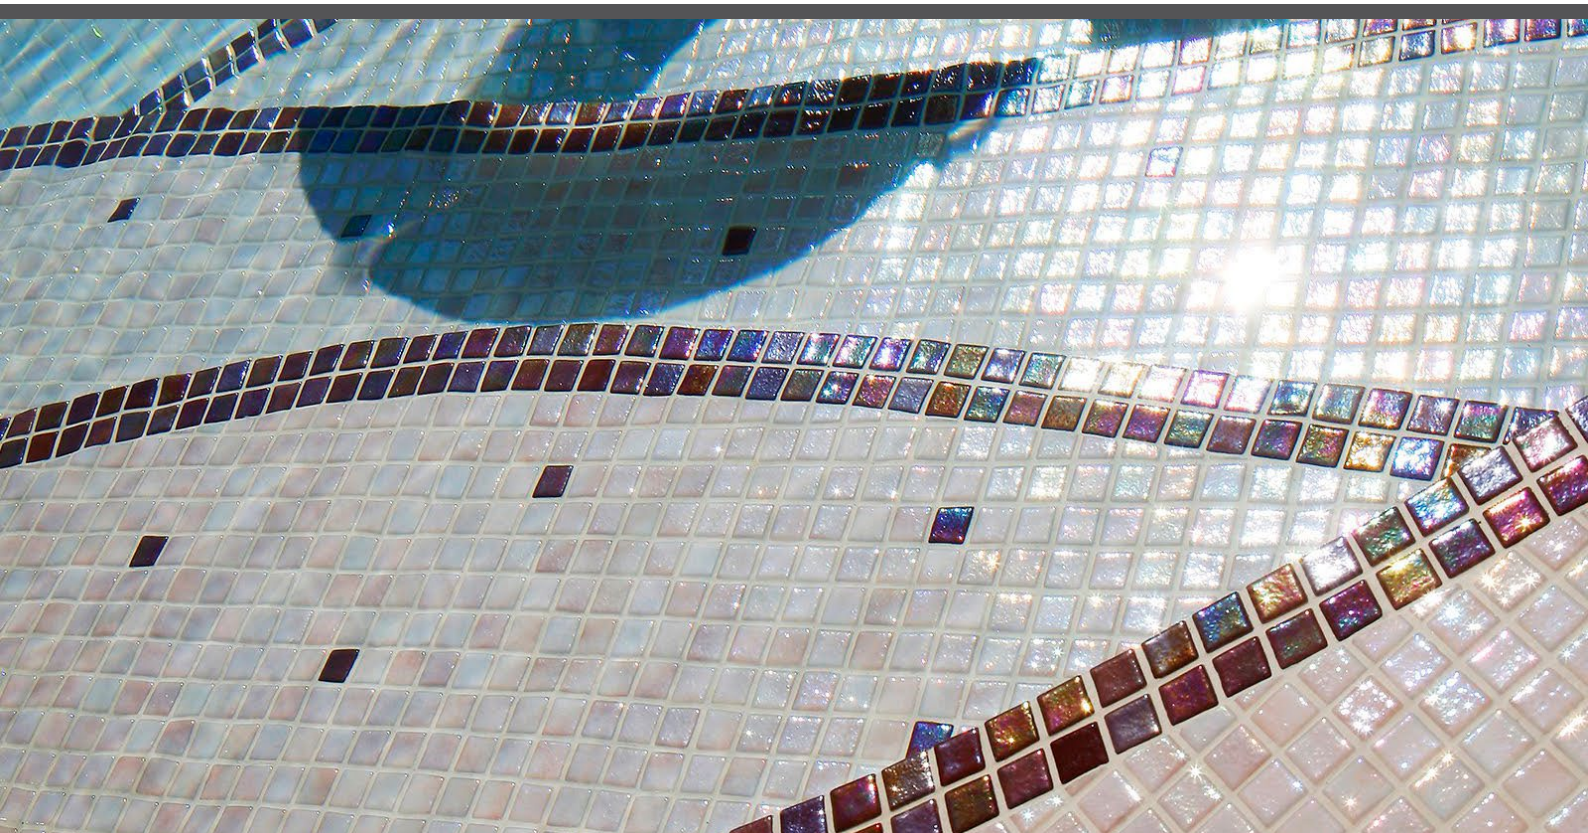

ezarri

Dreams
are made
of mosaics

Cobre

IRIS

Cobre, from the Iris collection, is a white iridescent mosaic specially designed for cladding interiors, swimming pools, spas, saunas and wellness spaces, and promotes relaxation and enjoyment.

A treat for the senses.

Available format & finish

Cobre Safe Step

Indicative test results P5 (testing done upon request)

Cobre Safe, this mosaic is with the Safe-Steps system, an extremely safe non-coarse, anti-slip mosaic, designed to be as safe to walk on as a pavement. Anti-slip mosaic for swimming pools, bathrooms, built-in showers, spas and wellness spaces. Safety or beauty? There's no need to choose.

Excellent finishes. Thanks to the ease of installation and visual control for tile placement

Not affected by moisture. Does not expand or contract like mesh or paper-based panelling systems.

Exclusive jointpoint adhesive formula jointpoint provides the perfect combination of malleability and stiffness. It is flexible and easy to cut.