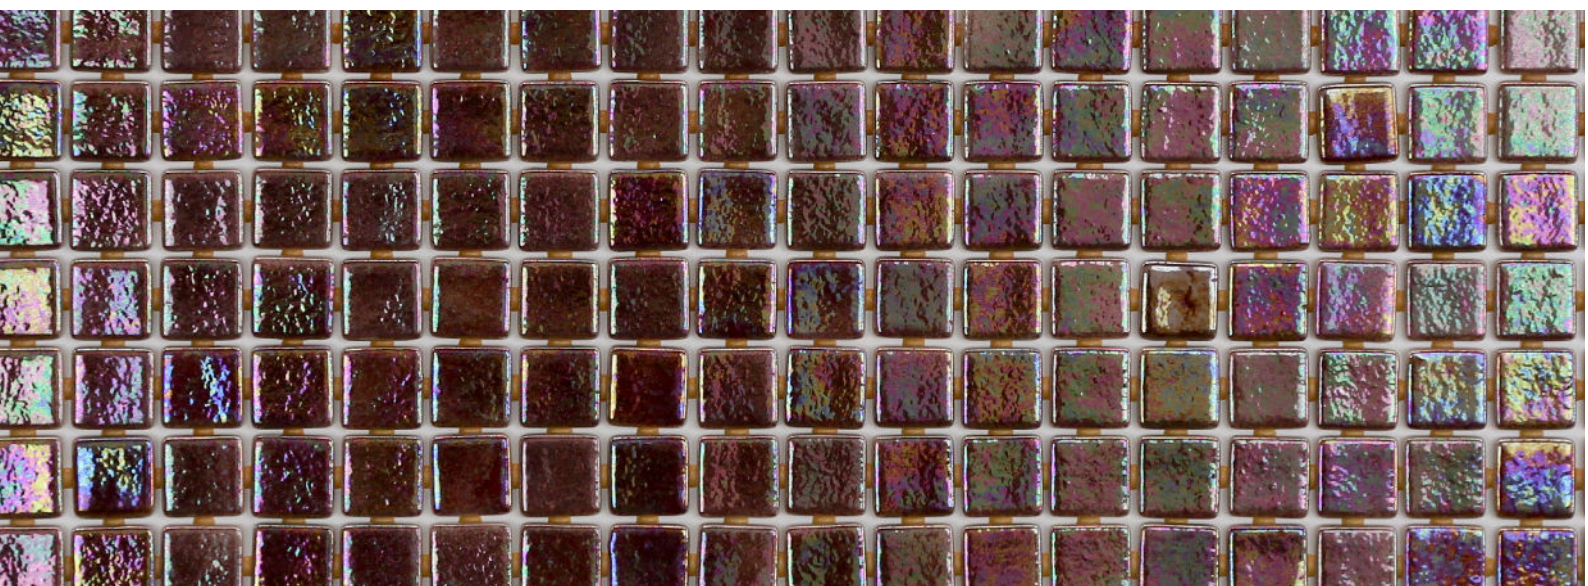

ezarri

Dreams
are made
of mosaics

Cobre

IRIS

Cobre, from the Iris collection, is a white iridescent mosaic specially designed for cladding interiors, swimming pools, spas, saunas and wellness spaces, and promotes relaxation and enjoyment.

A treat for the senses.

Available format & finish

Cobre Safe Step

Indicative test results P5 (testing done upon request)

Cobre Safe, this mosaic is with the Safe-Steps system, an extremely safe non-coarse, anti-slip mosaic, designed to be as safe to walk on as a pavement. Anti-slip mosaic for swimming pools, bathrooms, built-in showers, spas and wellness spaces. Safety or beauty? There's no need to choose.

Excellent finishes. Thanks to the ease of installation and visual control for tile placement

Not affected by moisture. Does not expand or contract like mesh or paper-based panelling systems.

Exclusive jointpoint adhesive formula jointpoint provides the perfect combination of malleability and stiffness. It is flexible and easy to cut. Even the smallest area is uniform and controllable. Jointpoint has minimal thickness and is very uniform and controllable.