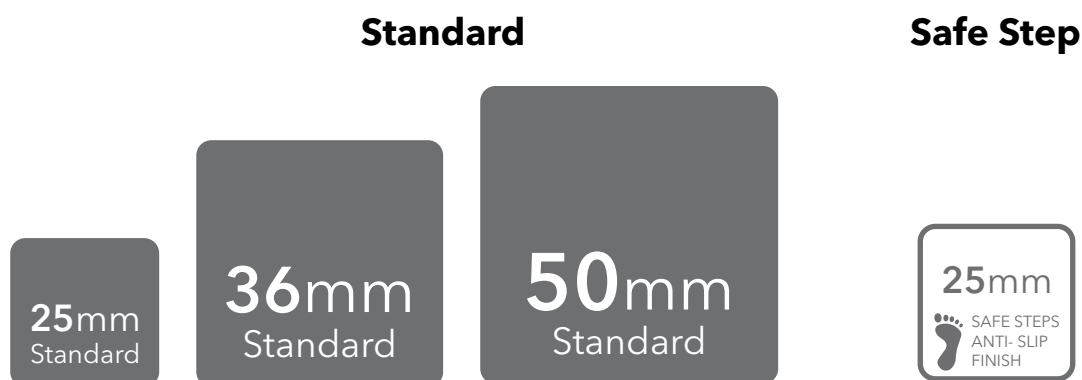

ezarri

Dreams
are made
of mosaics

Coral

IRIS

Coral, from the Iris collection, is a white iridescent mosaic specially designed for cladding interiors, swimming pools, spas, saunas and wellness spaces, and promotes relaxation and enjoyment.

A treat for the senses.

Available format & finish

Coral Safe Step

Indicative test results P5 (testing done upon request)

Coral Safe, this mosaic is with the Safe-Steps system, an extremely safe non-coarse, anti-slip mosaic, designed to be as safe to walk on as a pavement. Anti-slip mosaic for swimming pools, bathrooms, built-in showers, spas and wellness spaces. Safety or beauty? There's no need to choose.

Jointpoint System

Maximum grip surface 92% of the mosaic's surface is free for applying the adhesive. Durability guarantee.

Ease of installation. 25% time saving compared with the paper-based panelling system.

Excellent finishes. Thanks to the ease of installation and visual control for tile placement

Not affected by moisture. Does not expand or contract like mesh or paper-based panelling systems.

Exclusive jointpoint adhesive formula jointpoint provides the perfect combination of malleability and stiffness. It is flexible and easy to cut. Even the smallest area is uniform and controllable. Jointpoint has minimal thickness and is very uniform and controllable.