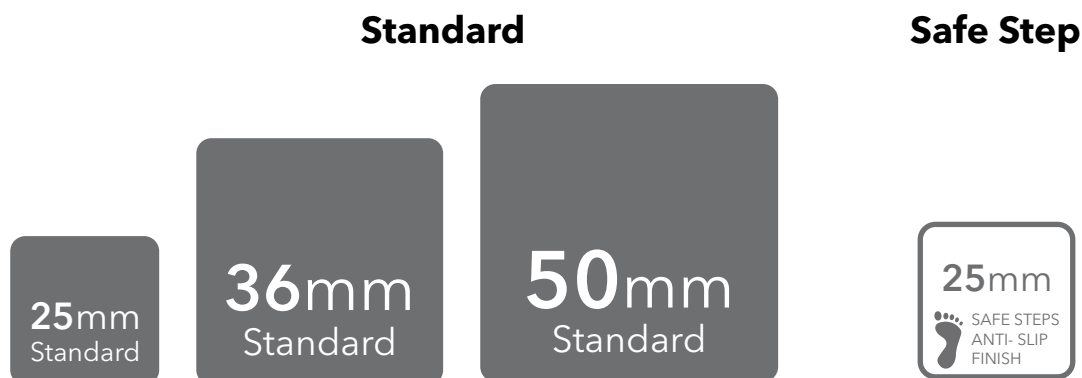

ezarri

Dreams
are made
of mosaics

Coral

IRIS

Coral, from the Iris collection, is a white iridescent mosaic specially designed for cladding interiors, swimming pools, spas, saunas and wellness spaces, and promotes relaxation and enjoyment.

A treat for the senses.

Available format & finish

Coral Safe Step

Indicative test results P5 (testing done upon request)

Coral Safe, this mosaic is with the Safe-Steps system, an extremely safe non-coarse, anti-slip mosaic, designed to be as safe to walk on as a pavement. Anti-slip mosaic for swimming pools, bathrooms, built-in showers, spas and wellness spaces. Safety or beauty? There's no need to choose.

Jointpoint System

Maximum grip surface 92% of the mosaic's surface is free for applying the adhesive. Durability guarantee.

Ease of installation. 25% time saving compared with the paper-based panelling system.

Excellent finishes. Thanks to the ease of installation and visual control for tile placement

Not affected by moisture. Does not expand or contract like mesh or paper-based panelling systems.

Exclusive jointpoint adhesive formula jointpoint provides the perfect combination of malleability and stiffness. It is flexible and easy to cut. Even the smallest area is uniform and controllable. Jointpoint has minimal thickness and is very uniform and controllable.