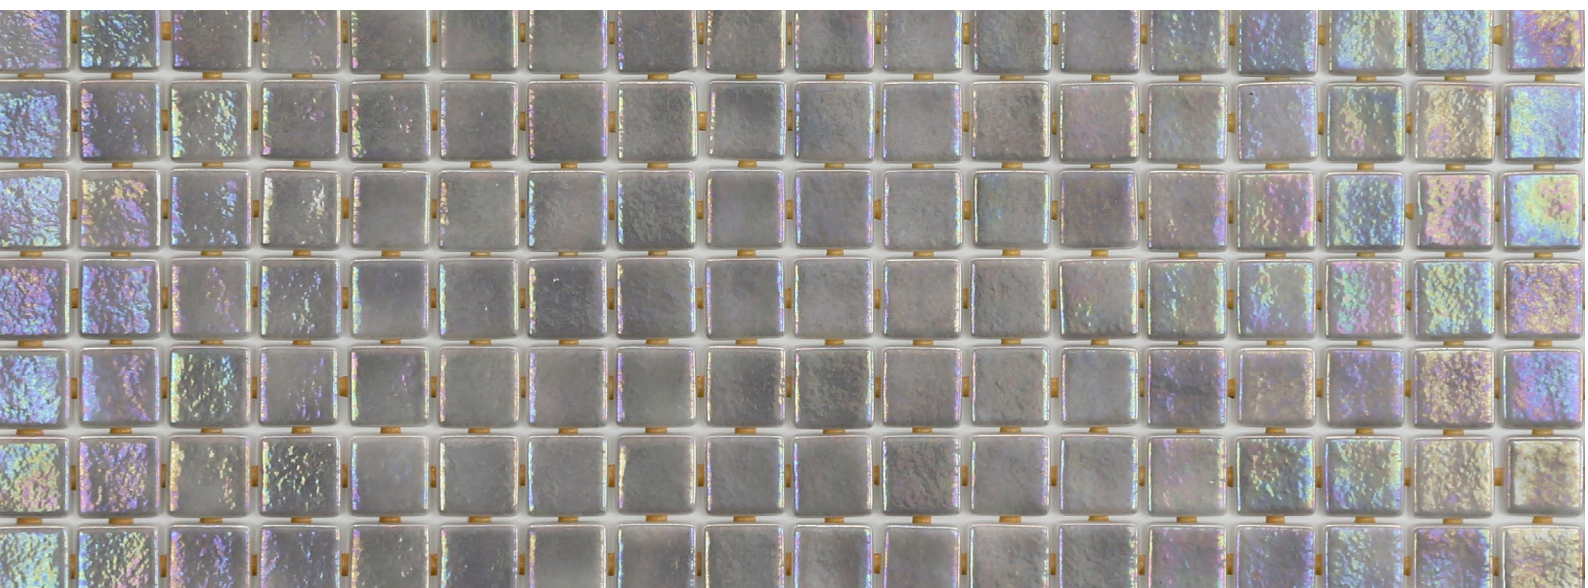

## Cuarzo

IRIS

**Cuarzo**, from the Iris collection, is a white iridescent mosaic specially designed for cladding interiors, swimming pools, spas, saunas and wellness spaces, and promotes relaxation and enjoyment.