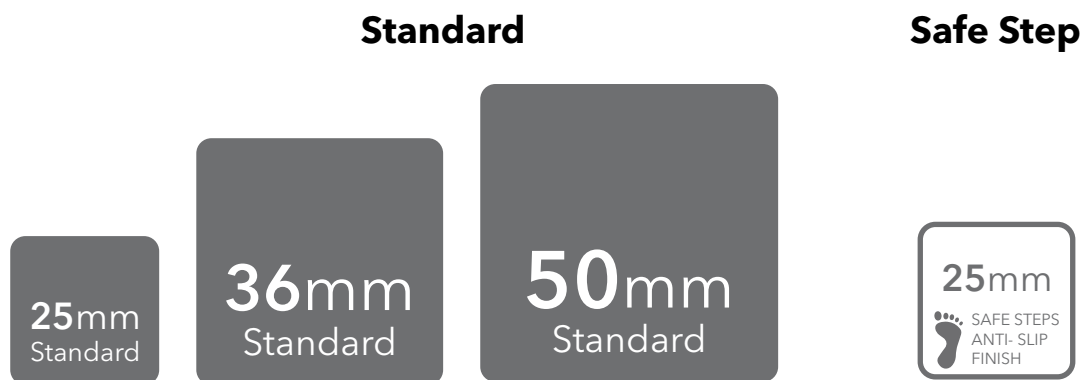

ezarri

Dreams
are made
of mosaics

Cuarzo

I R I S

Cuarzo, from the Iris collection, is a white iridescent mosaic specially designed for cladding interiors, swimming pools, spas, saunas and wellness spaces, and promotes relaxation and enjoyment.

A treat for the senses.

Available format & finish

Cuarzo Safe Step

Indicative test results P5 (testing done upon request)

Cuarzo Safe, this mosaic is with the Safe-Steps system, an extremely safe non-coarse, anti-slip mosaic, designed to be as safe to walk on as a pavement. Anti-slip mosaic for swimming pools, bathrooms, built-in showers, spas and wellness spaces. Safety or beauty? There's no need to choose.

Jointpoint System

Maximum grip surface 92% of the mosaic's surface is free for applying the adhesive. Durability guarantee.

Ease of installation. 25% time saving compared with the paper-based panelling system.

Even the smallest area is uniform and controllable. Jointpoint has minimal thickness and is very uniform and controllable.

Water absorption	UNE EN ISO 10545-3	Result: E=0,1%
Scratch resistance	UNE EN ISO 10545-7	Classification: PEI = 4
Stain resistance	UNE EN ISO 10545-14	Classification: 1-5-5
Scratch hardness	UNE 67101 (escala de Mohs)	Class 7
Resistance to freezing	UNE EN ISO 10545-12	Resistant
Chemical resistance	UNE EN ISO 10545-13	Classification: A