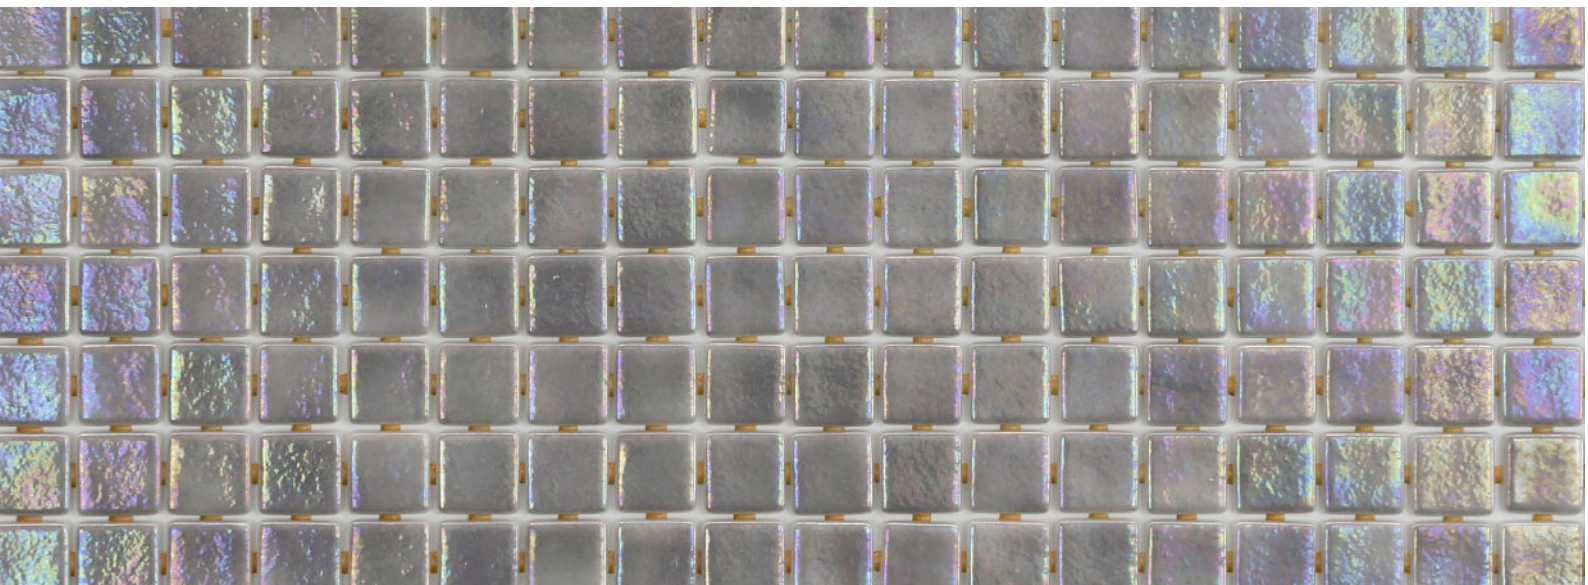

ezarri

Dreams
are made
of mosaics

Cuarzo

I R I S

Cuarzo, from the Iris collection, is a white iridescent mosaic specially designed for cladding interiors, swimming pools, spas, saunas and wellness spaces, and promotes relaxation and enjoyment.

A treat for the senses.

Available format & finish

Cuarzo Safe Step

Indicative test results P5 (testing done upon request)

Cuarzo Safe, this mosaic is with the Safe-Steps system, an extremely safe non-coarse, anti-slip mosaic, designed to be as safe to walk on as a pavement. Anti-slip mosaic for swimming pools, bathrooms, built-in showers, spas and wellness spaces. Safety or beauty? There's no need to choose.

Excellent finishes. Thanks to the ease of installation and visual control for tile placement

Not affected by moisture. Does not expand or contract like mesh or paper-based panelling systems.

Exclusive jointpoint adhesive formula jointpoint provides the perfect combination of malleability and stiffness. It is flexible and easy to cut.

Even the smallest area is uniform and controllable. Jointpoint has minimal thickness and is very uniform and controllable.

Water absorption	UNE EN ISO 10545-3	Result: E=0,1%
Scratch resistance	UNE EN ISO 10545-7	Classification: PEI = 4
Stain resistance	UNE EN ISO 10545-14	Classification: 1-5-5
Scratch hardness	UNE 67101 (escala de Mohs)	Class 7
Resistance to freezing	UNE EN ISO 10545-12	Resistant
Chemical resistance	UNE EN ISO 10545-13	Classification: A