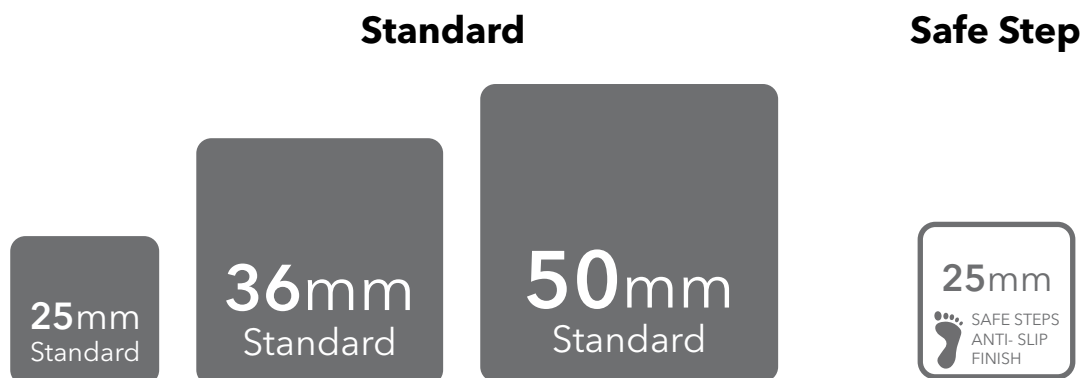

Available format & finish

Cuarzo Safe Step

Indicative test results P5 (testing done upon request)

Cuarzo Safe, this mosaic is with the Safe-Steps system, an extremely safe non-coarse, anti-slip mosaic, designed to be as safe to walk on as a pavement. Anti-slip mosaic for swimming pools, bathrooms, built-in showers, spas and wellness spaces. Safety or beauty? There's no need to choose.