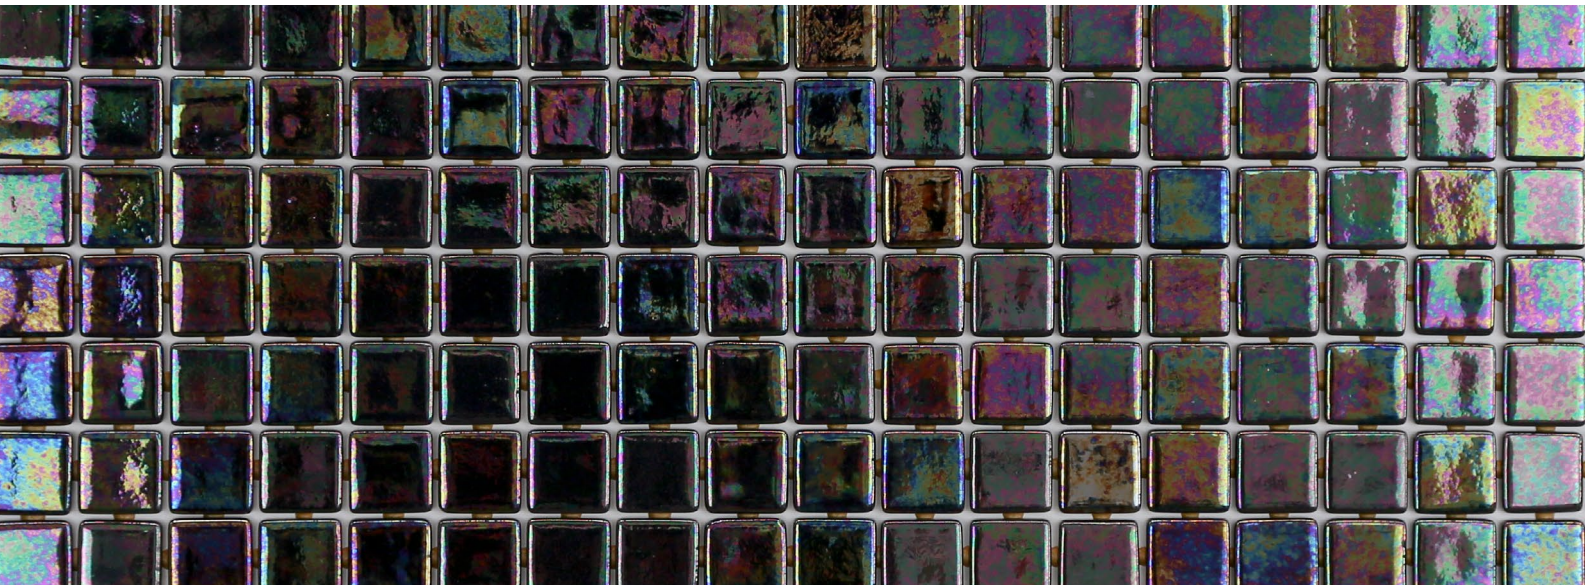

## Ebano

IRIS

**Ebano**, from the Iris collection, is a white iridescent mosaic specially designed for cladding interiors, swimming pools, spas, saunas and wellness spaces, and promotes relaxation and enjoyment.

Excellent finishes. Thanks to the ease of installation and visual control for tile placement

Not affected by moisture. Does not expand or contract like mesh or paper-based panelling systems.

Exclusive jointpoint adhesive formula jointpoint provides the perfect combination of malleability and stiffness. It is flexible and easy to cut. Even the smallest area is uniform and controllable. Jointpoint has minimal thickness and is very uniform and controllable.