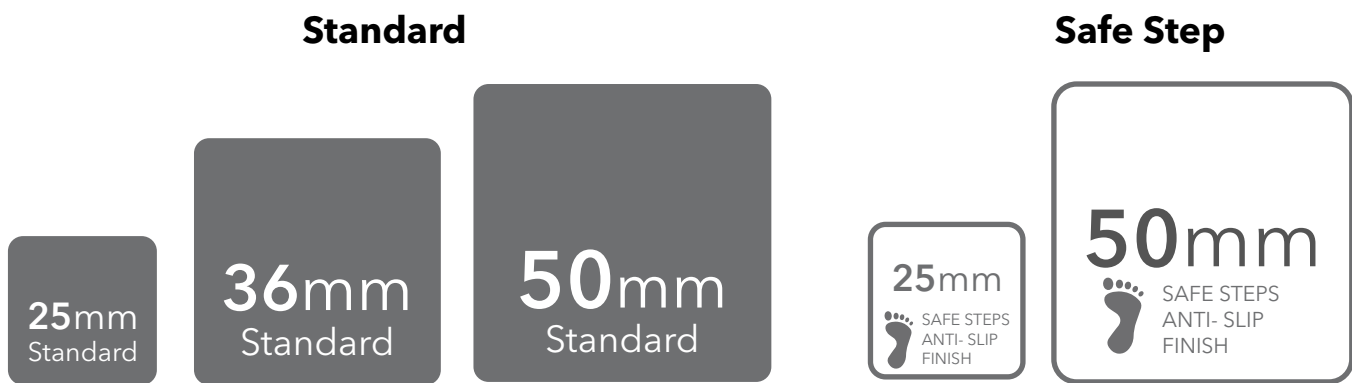

## Ebano

IRIS

**Ebano**, from the Iris collection, is a white iridescent mosaic specially designed for cladding interiors, swimming pools, spas, saunas and wellness spaces, and promotes relaxation and enjoyment.

## Available format & finish

Excellent finishes. Thanks to the ease of installation and visual control for tile placement

Not affected by moisture. Does not expand or contract like mesh or paper-based panelling systems.

Exclusive jointpoint adhesive formula jointpoint provides the perfect combination of malleability and stiffness. It is flexible and easy to cut. Even the smallest area is uniform and controllable. Jointpoint has minimal thickness and is very uniform and controllable.