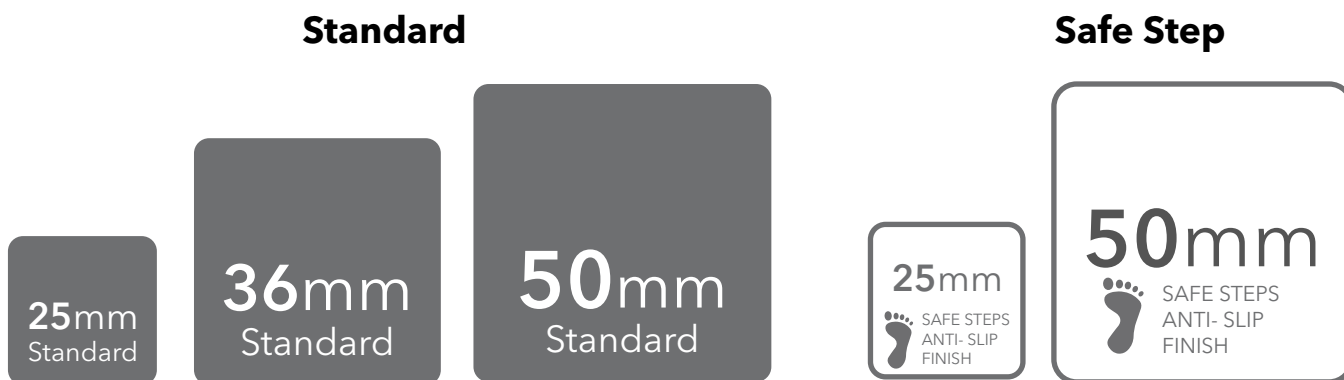

ezarri

Dreams
are made
of mosaics

Ebano

IRIS

Ebano, from the Iris collection, is a white iridescent mosaic specially designed for cladding interiors, swimming pools, spas, saunas and wellness spaces, and promotes relaxation and enjoyment.

A treat for the senses.

Available format & finish

Ebano Safe Step

Indicative test results P5 (testing done upon request)

Ebano Safe, this mosaic is with the Safe-Steps system, an extremely safe non-coarse, anti-slip mosaic, designed to be as safe to walk on as a pavement. Anti-slip mosaic for swimming pools, bathrooms, built-in showers, spas and wellness spaces. Safety or beauty? There's no need to choose.

Jointpoint System

Maximum grip surface 92% of the mosaic's surface is free for applying the adhesive. Durability guarantee.

Ease of installation. 25% time saving compared with the paper-based panelling system.

Excellent finishes. Thanks to the ease of installation and visual control for tile placement

Not affected by moisture. Does not expand or contract like mesh or paper-based panelling systems.

Exclusive jointpoint adhesive formula jointpoint provides the perfect combination of malleability and stiffness. It is flexible and easy to cut. Even the smallest area is uniform and controllable. Jointpoint has minimal thickness and is very uniform and controllable.