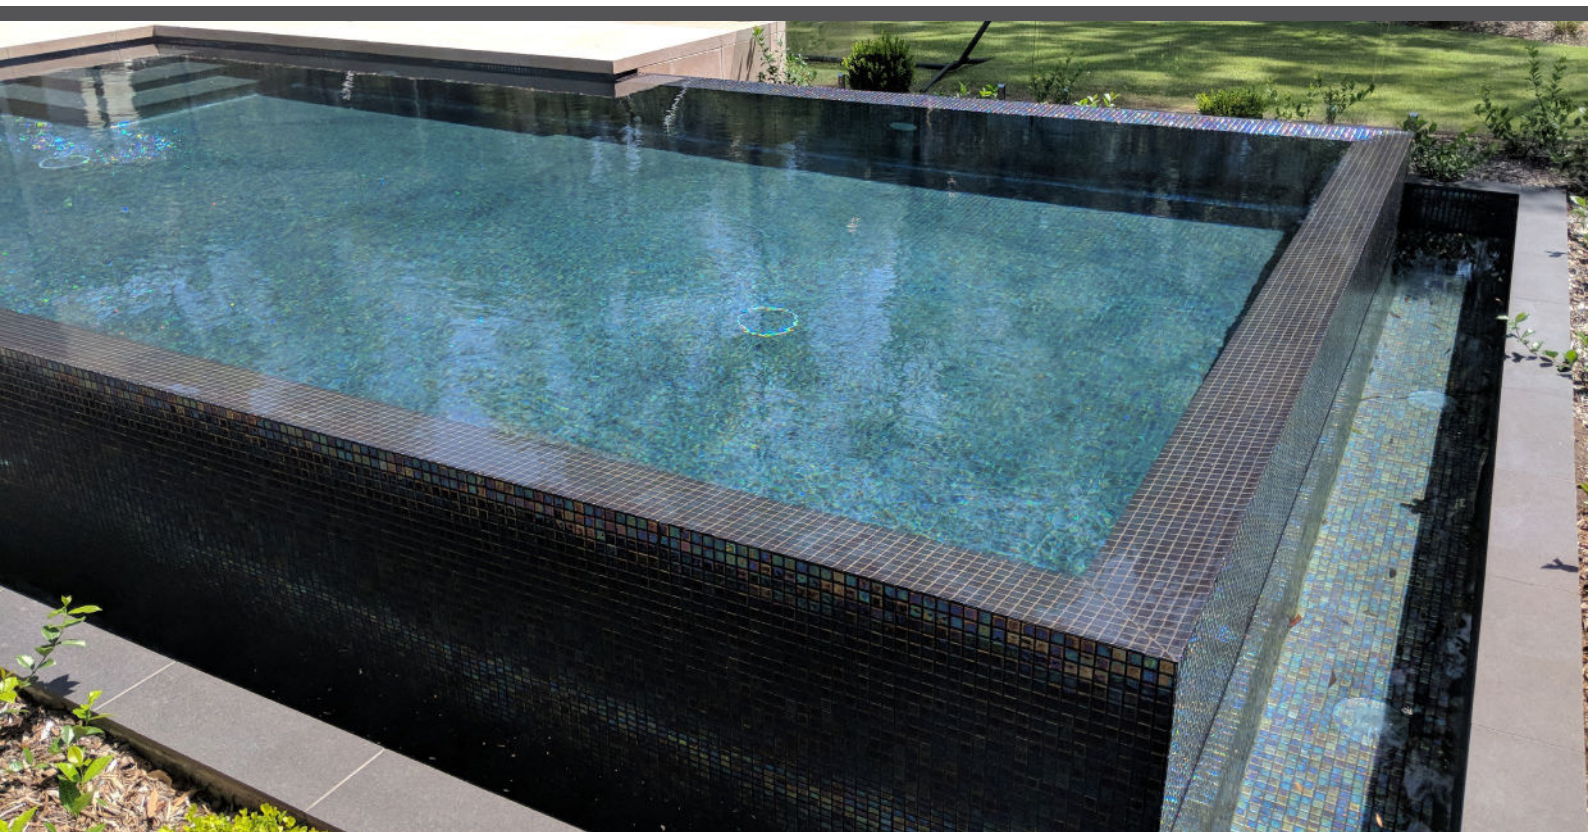

ezarri

Dreams
are made
of mosaics

Ebano

IRIS

Ebano, from the Iris collection, is a white iridescent mosaic specially designed for cladding interiors, swimming pools, spas, saunas and wellness spaces, and promotes relaxation and enjoyment.

A treat for the senses.

Available format & finish

Ebano Safe Step

Indicative test results P5 (testing done upon request)

Ebano Safe, this mosaic is with the Safe-Steps system, an extremely safe non-coarse, anti-slip mosaic, designed to be as safe to walk on as a pavement. Anti-slip mosaic for swimming pools, bathrooms, built-in showers, spas and wellness spaces. Safety or beauty? There's no need to choose.