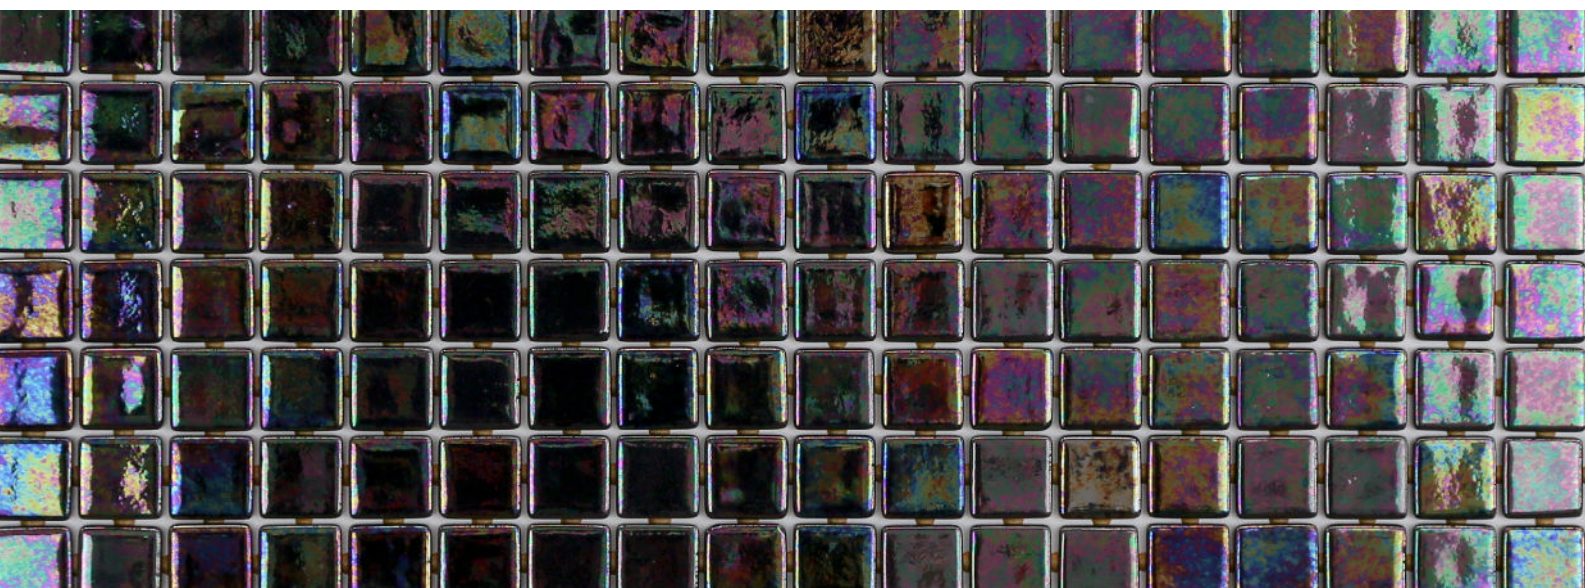

ezarri

Dreams
are made
of mosaics

Ebano

IRIS

Ebano, from the Iris collection, is a white iridescent mosaic specially designed for cladding interiors, swimming pools, spas, saunas and wellness spaces, and promotes relaxation and enjoyment.

A treat for the senses.

Available format & finish

Ebano Safe Step

Indicative test results P5 (testing done upon request)

Ebano Safe, this mosaic is with the Safe-Steps system, an extremely safe non-coarse, anti-slip mosaic, designed to be as safe to walk on as a pavement. Anti-slip mosaic for swimming pools, bathrooms, built-in showers, spas and wellness spaces. Safety or beauty? There's no need to choose.

Excellent finishes. Thanks to the ease of installation and visual control for tile placement

Not affected by moisture. Does not expand or contract like mesh or paper-based panelling systems.

Exclusive jointpoint adhesive formula jointpoint provides the perfect combination of malleability and stiffness. It is flexible and easy to cut. Even the smallest area is uniform and controllable. Jointpoint has minimal thickness and is very uniform and controllable.