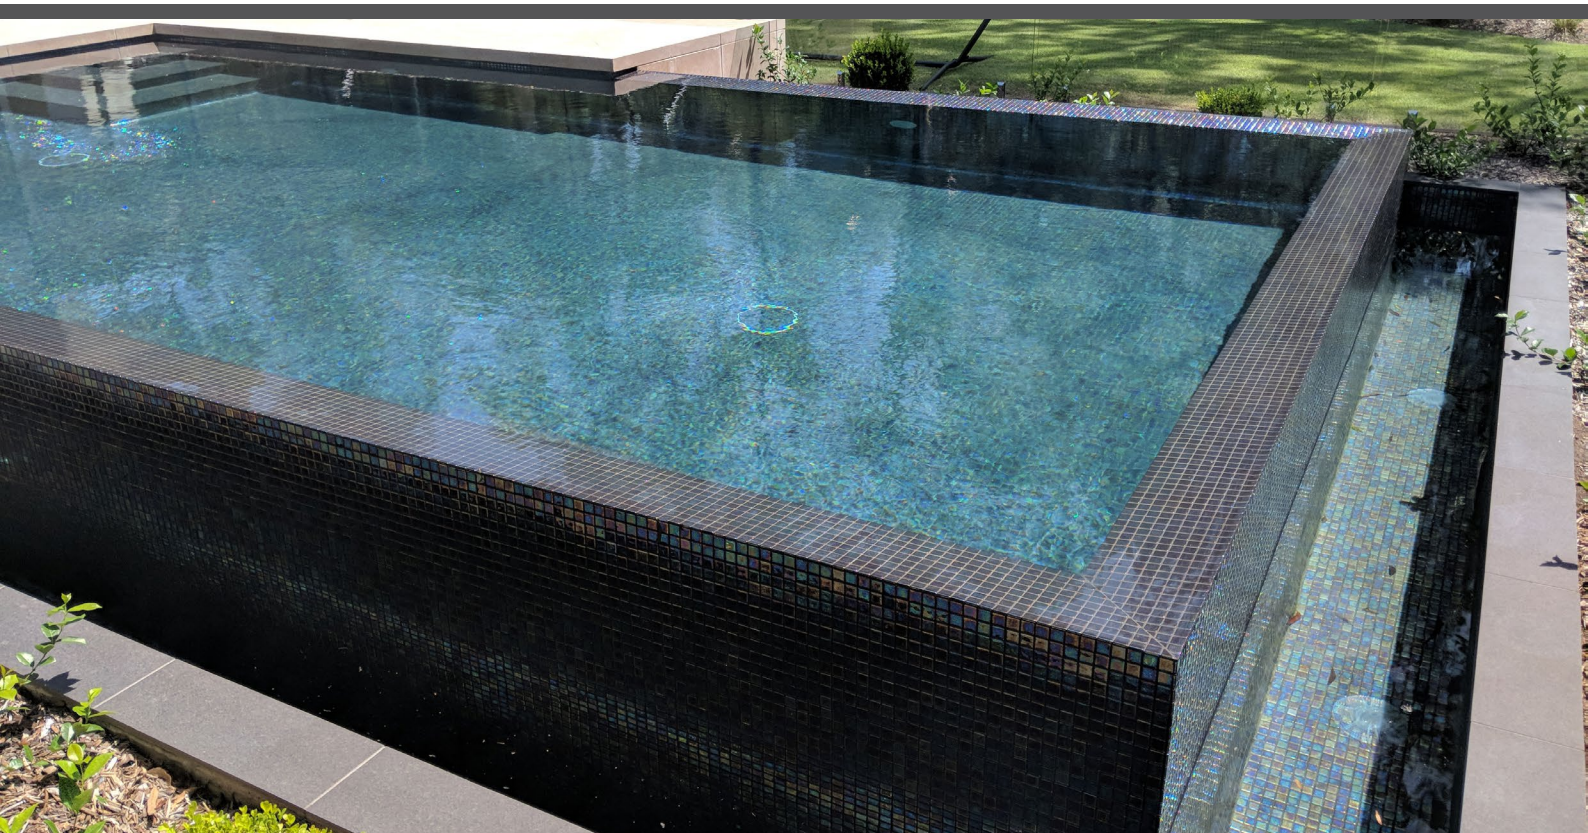

## Ebano

IRIS

**Ebano**, from the Iris collection, is a white iridescent mosaic specially designed for cladding interiors, swimming pools, spas, saunas and wellness spaces, and promotes relaxation and enjoyment.