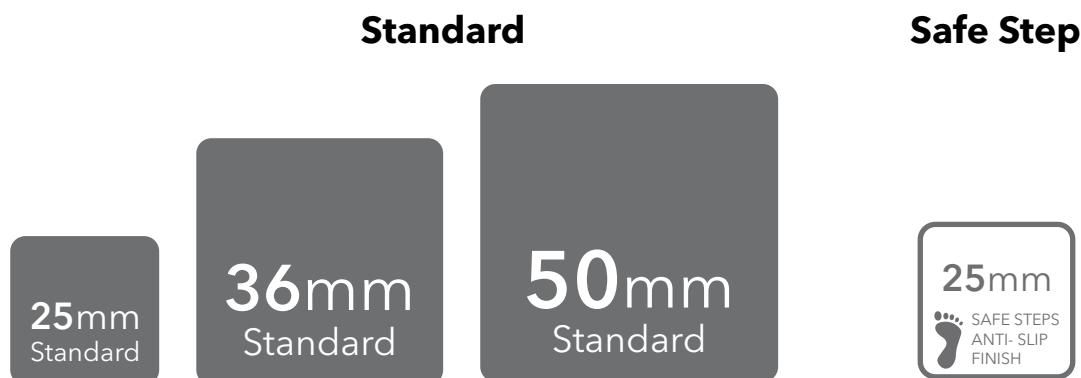

ezarri

Dreams
are made
of mosaics

Green Pearl

IRIS

Green Pearl, from the Iris collection, is a white iridescent mosaic specially designed for cladding interiors, swimming pools, spas, saunas and wellness spaces, and promotes relaxation and enjoyment.
A treat for the senses.

Available format & finish

Green Pearl Safe Step

Indicative test results P5 (testing done upon request)

Green Pearl Safe, this mosaic is with the Safe-Steps system, an extremely safe non-coarse, anti-slip mosaic, designed to be as safe to walk on as a pavement. Anti-slip mosaic for swimming pools, bathrooms, built-in showers, spas and wellness spaces. Safety or beauty? There's no need to choose.

Jointpoint System

Maximum grip surface 92% of the mosaic's surface is free for applying the adhesive. Durability guarantee.

Ease of installation. 25% time saving compared with the paper-based panelling system.

Even the smallest area is uniform and controllable. Jointpoint has minimal thickness and is very uniform and controllable.

Water absorption	UNE EN ISO 10545-3	Result: E=0,1%
Scratch resistance	UNE EN ISO 10545-7	Classification: PEI = 4
Stain resistance	UNE EN ISO 10545-14	Classification: 1-5-5
Scratch hardness	UNE 67101 (escala de Mohs)	Class 7
Resistance to freezing	UNE EN ISO 10545-12	Resistant
Chemical resistance	UNE EN ISO 10545-13	Classification: A