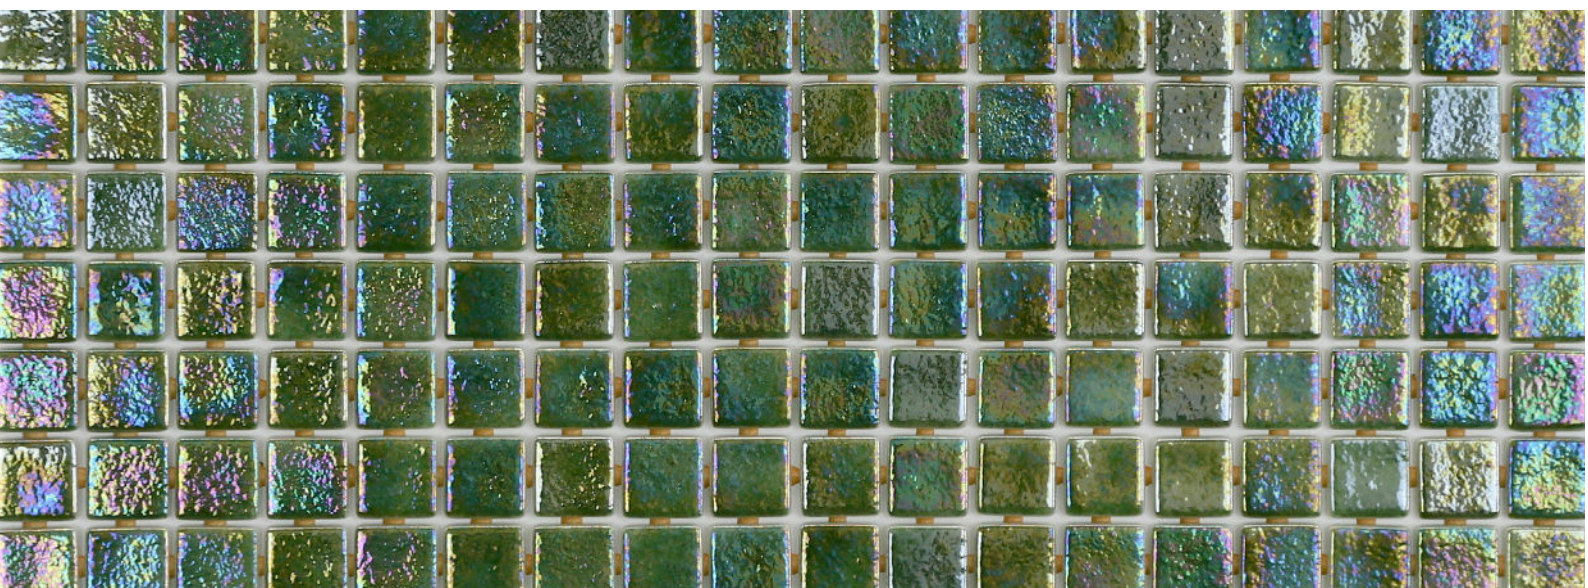

ezarri

Dreams
are made
of mosaics

Green Pearl

IRIS

Green Pearl, from the Iris collection, is a white iridescent mosaic specially designed for cladding interiors, swimming pools, spas, saunas and wellness spaces, and promotes relaxation and enjoyment.
A treat for the senses.

Available format & finish

Green Pearl Safe Step

Indicative test results P5 (testing done upon request)

Green Pearl Safe, this mosaic is with the Safe-Steps system, an extremely safe non-coarse, anti-slip mosaic, designed to be as safe to walk on as a pavement. Anti-slip mosaic for swimming pools, bathrooms, built-in showers, spas and wellness spaces. Safety or beauty? There's no need to choose.

Excellent finishes. Thanks to the ease of installation and visual control for tile placement

Not affected by moisture. Does not expand or contract like mesh or paper-based panelling systems.

Exclusive jointpoint adhesive formula jointpoint provides the perfect combination of malleability and stiffness. It is flexible and easy to cut.

Even the smallest area is uniform and controllable. Jointpoint has minimal thickness and is very uniform and controllable.

Water absorption	UNE EN ISO 10545-3	Result: E=0,1%
Scratch resistance	UNE EN ISO 10545-7	Classification: PEI = 4
Stain resistance	UNE EN ISO 10545-14	Classification: 1-5-5
Scratch hardness	UNE 67101 (escala de Mohs)	Class 7
Resistance to freezing	UNE EN ISO 10545-12	Resistant
Chemical resistance	UNE EN ISO 10545-13	Classification: A