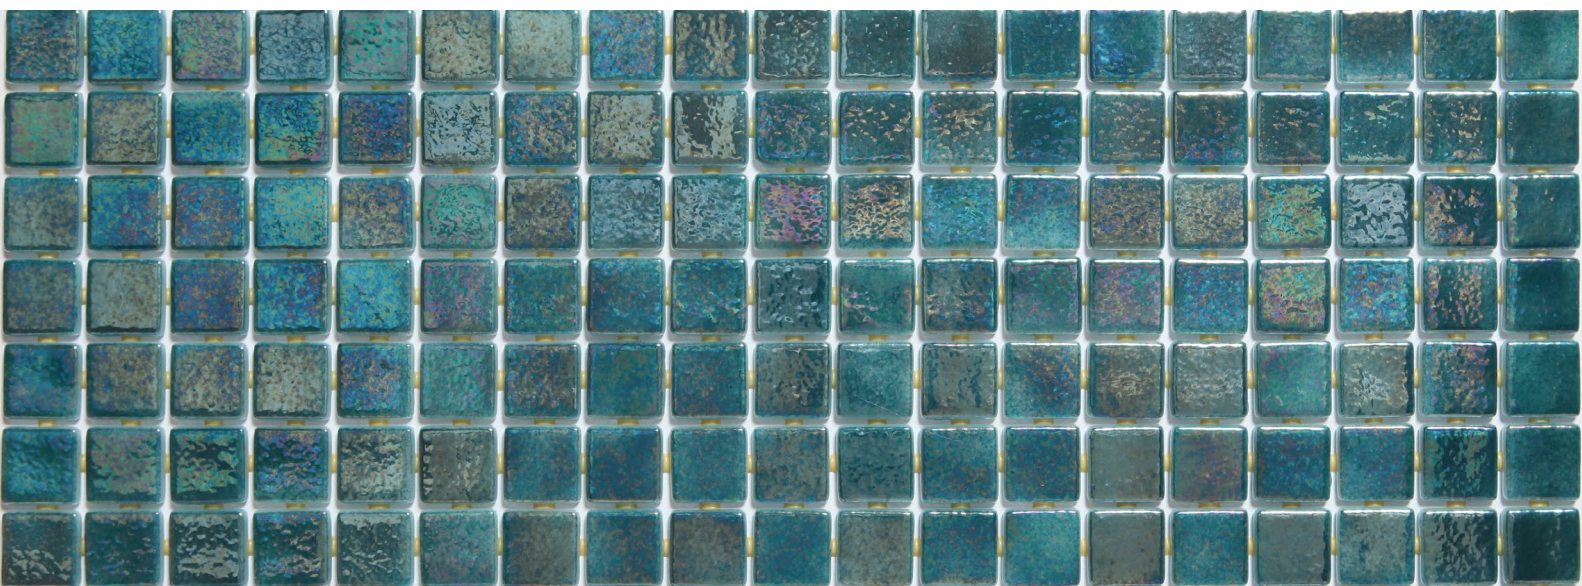

ezarri

Dreams
are made
of mosaics

Jade

IRIS

Jade from the Iris collection, is a white iridescent mosaic specially designed for cladding interiors, swimming pools, spas, saunas and wellness spaces, and promotes relaxation and enjoyment.

A treat for the senses.

Available format & finish

Jade Safe Step

Indicative test results P5 (testing done upon request)

Jade Safe, this mosaic is with the Safe-Steps system, an extremely safe non-coarse, anti-slip mosaic, designed to be as safe to walk on as a pavement. Anti-slip mosaic for swimming pools, bathrooms, built-in showers, spas and wellness spaces. Safety or beauty? There's no need to choose.

Excellent finishes. Thanks to the ease of installation and visual control for tile placement

Not affected by moisture. Does not expand or contract like mesh or paper-based panelling systems.

Exclusive jointpoint adhesive formula jointpoint provides the perfect combination of malleability and stiffness. It is flexible and easy to cut. Even the smallest area is uniform and controllable. Jointpoint has minimal thickness and is very uniform and controllable.