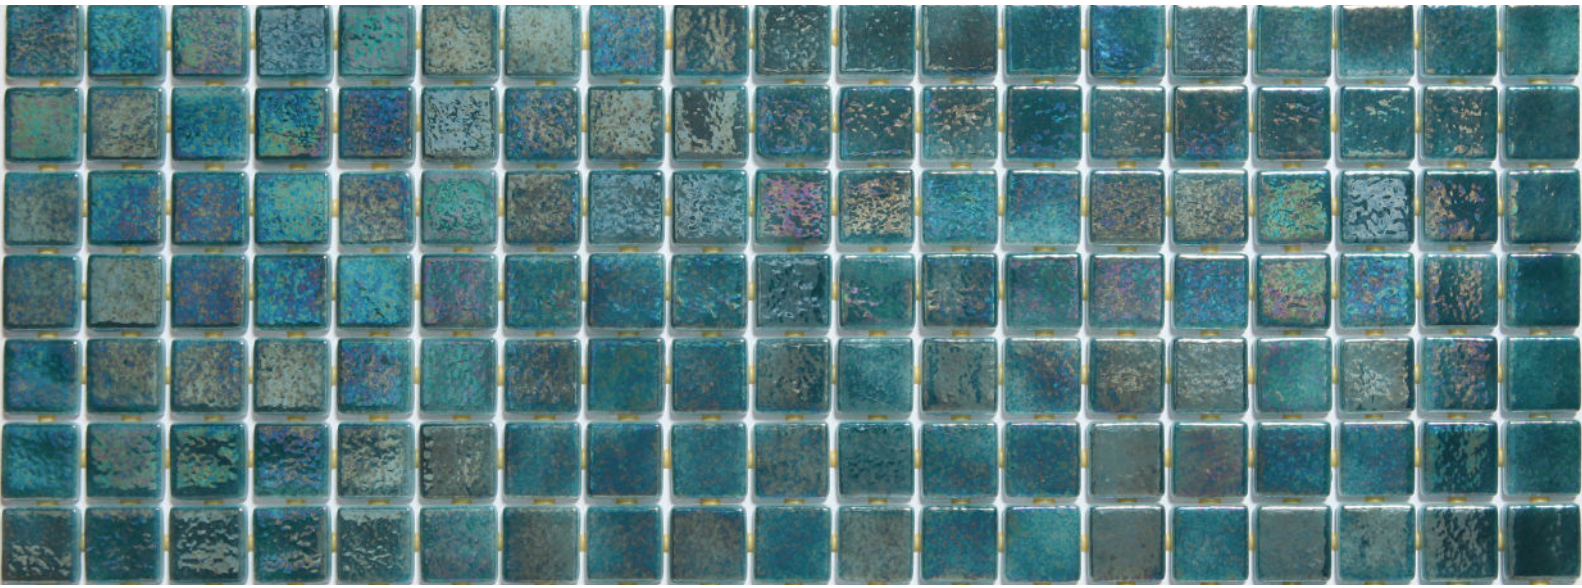

ezarri

Dreams
are made
of mosaics

Jade

I R I S

Jade from the Iris collection, is a white iridescent mosaic specially designed for cladding interiors, swimming pools, spas, saunas and wellness spaces, and promotes relaxation and enjoyment.

A treat for the senses.

Available format & finish

Jade Safe Step

Indicative test results P5 (testing done upon request)

Jade Safe, this mosaic is with the Safe-Steps system, an extremely safe non-coarse, anti-slip mosaic, designed to be as safe to walk on as a pavement. Anti-slip mosaic for swimming pools, bathrooms, built-in showers, spas and wellness spaces. Safety or beauty? There's no need to choose.

Excellent finishes. Thanks to the ease of installation and visual control for tile placement

Not affected by moisture. Does not expand or contract like mesh or paper-based panelling systems.

Exclusive jointpoint adhesive formula jointpoint provides the perfect combination of malleability and stiffness. It is flexible and easy to cut. Even the smallest area is uniform and controllable. Jointpoint has minimal thickness and is very uniform and controllable.