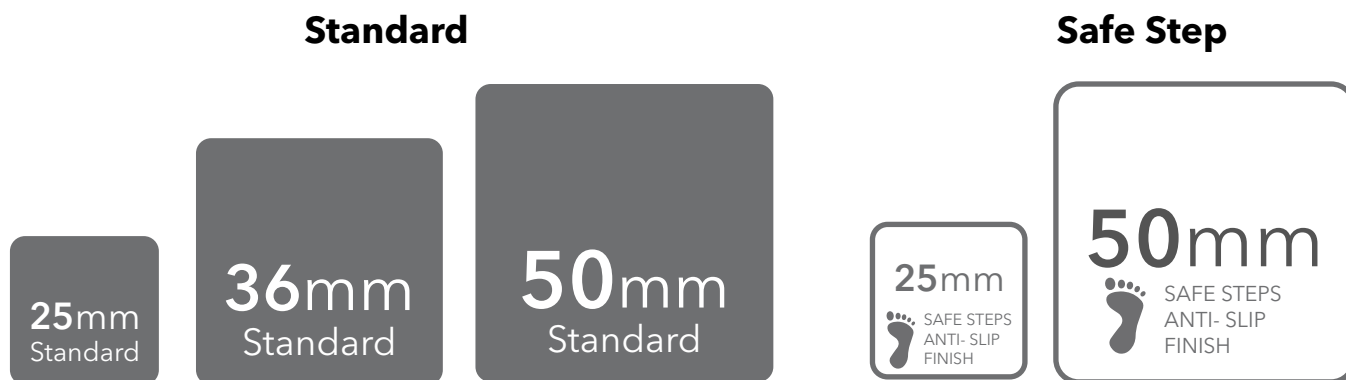

ezarri

Dreams
are made
of mosaics

Jade

IRIS

Jade from the Iris collection, is a white iridescent mosaic specially designed for cladding interiors, swimming pools, spas, saunas and wellness spaces, and promotes relaxation and enjoyment.

A treat for the senses.

Available format & finish

Jade Safe Step

Indicative test results P5 (testing done upon request)

Jade Safe, this mosaic is with the Safe-Steps system, an extremely safe non-coarse, anti-slip mosaic, designed to be as safe to walk on as a pavement. Anti-slip mosaic for swimming pools, bathrooms, built-in showers, spas and wellness spaces. Safety or beauty? There's no need to choose.

Jointpoint System

Maximum grip surface 92% of the mosaic's surface is free for applying the adhesive. Durability guarantee.

Ease of installation. 25% time saving compared with the paper-based panelling system.

Excellent finishes. Thanks to the ease of installation and visual control for tile placement

Not affected by moisture. Does not expand or contract like mesh or paper-based panelling systems.

Exclusive jointpoint adhesive formula jointpoint provides the perfect combination of malleability and stiffness. It is flexible and easy to cut. Even the smallest area is uniform and controllable. Jointpoint has minimal thickness and is very uniform and controllable.