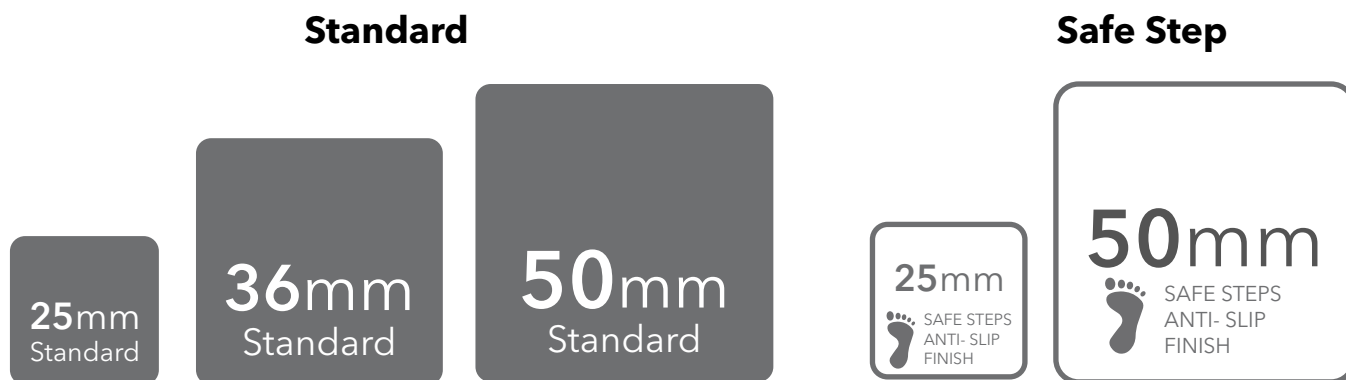

ezarri

Dreams
are made
of mosaics

Jade

I R I S

Jade from the Iris collection, is a white iridescent mosaic specially designed for cladding interiors, swimming pools, spas, saunas and wellness spaces, and promotes relaxation and enjoyment.

A treat for the senses.

Available format & finish

Jade Safe Step

Indicative test results P5 (testing done upon request)

Jade Safe, this mosaic is with the Safe-Steps system, an extremely safe non-coarse, anti-slip mosaic, designed to be as safe to walk on as a pavement. Anti-slip mosaic for swimming pools, bathrooms, built-in showers, spas and wellness spaces. Safety or beauty? There's no need to choose.

Jointpoint System

Maximum grip surface 92% of the mosaic's surface is free for applying the adhesive. Durability guarantee.

Ease of installation. 25% time saving compared with the paper-based panelling system.

Excellent finishes. Thanks to the ease of installation and visual control for tile placement

Not affected by moisture. Does not expand or contract like mesh or paper-based panelling systems.

Exclusive jointpoint adhesive formula jointpoint provides the perfect combination of malleability and stiffness. It is flexible and easy to cut. Even the smallest area is uniform and controllable. Jointpoint has minimal thickness and is very uniform and controllable.