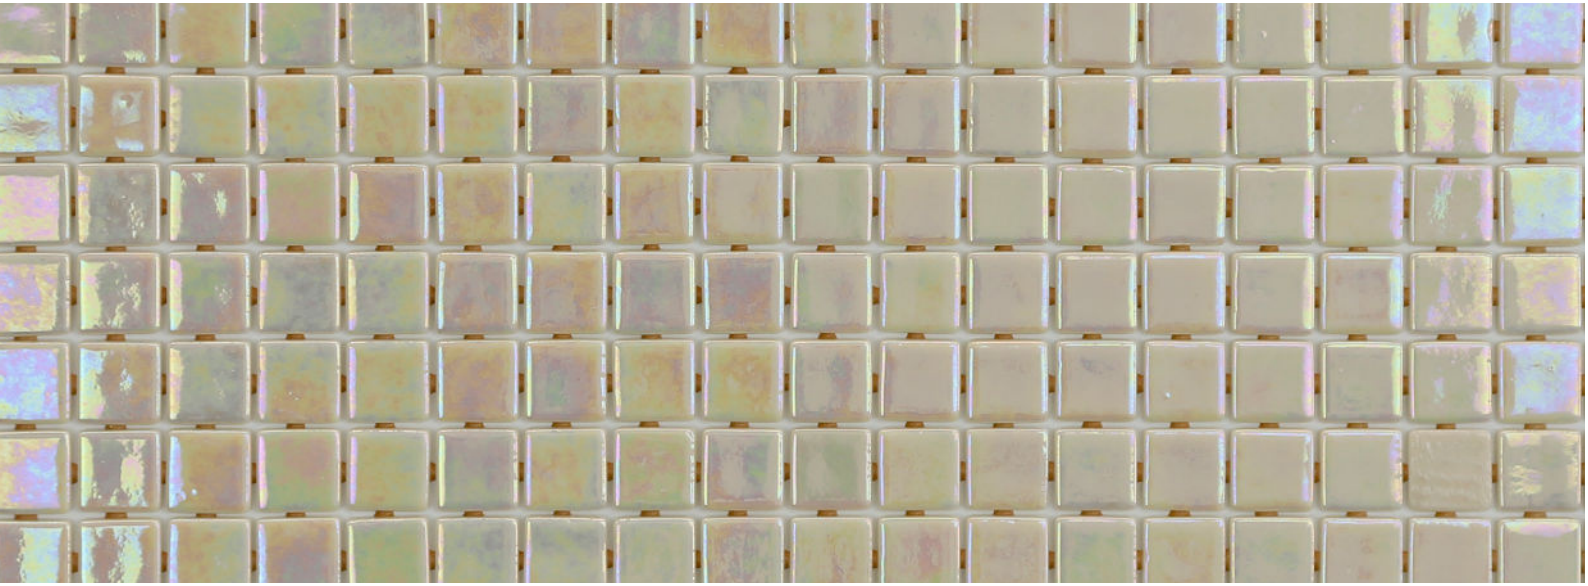

## Marfil

IRIS

**Marfil**, from the Iris collection, is a white iridescent mosaic specially designed for cladding interiors, swimming pools, spas, saunas and wellness spaces, and promotes relaxation and enjoyment.

Excellent finishes. Thanks to the ease of installation and visual control for tile placement

Not affected by moisture. Does not expand or contract like mesh or paper-based panelling systems.

Exclusive jointpoint adhesive formula jointpoint provides the perfect combination of malleability and stiffness. It is flexible and easy to cut. Even the smallest area is uniform and controllable. Jointpoint has minimal thickness and is very uniform and controllable.