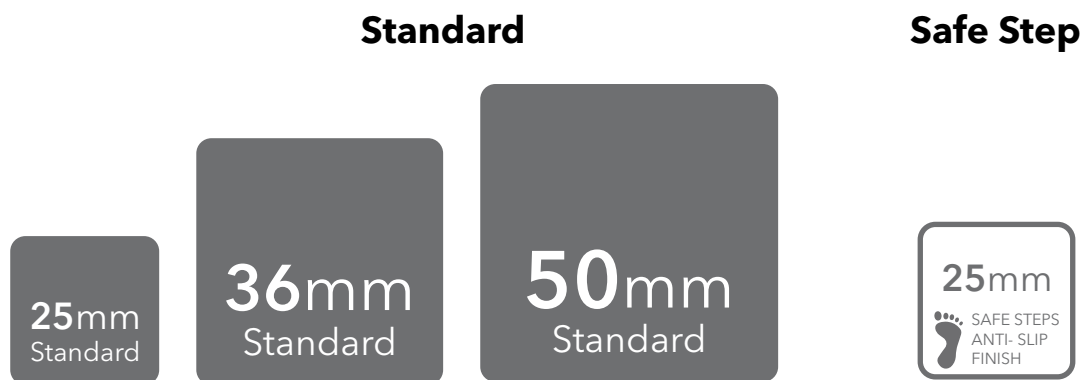

Available format & finish

Marfil Safe Step

Indicative test results P5 (testing done upon request)

Marfil Safe, this mosaic is with the Safe-Steps system, an extremely safe non-coarse, anti-slip mosaic, designed to be as safe to walk on as a pavement. Anti-slip mosaic for swimming pools, bathrooms, built-in showers, spas and wellness spaces. Safety or beauty? There's no need to choose.