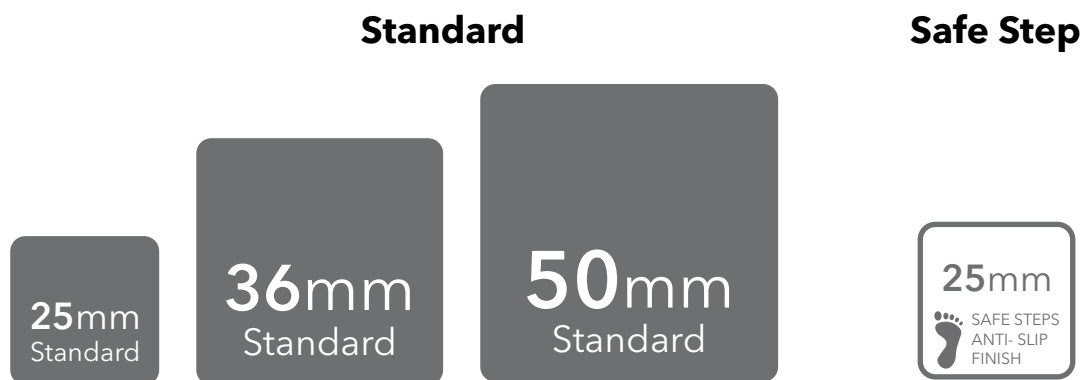

Available format & finish

Marfil Safe Step

Indicative test results P5 (testing done upon request)

Marfil Safe, this mosaic is with the Safe-Steps system, an extremely safe non-coarse, anti-slip mosaic, designed to be as safe to walk on as a pavement. Anti-slip mosaic for swimming pools, bathrooms, built-in showers, spas and wellness spaces. Safety or beauty? There's no need to choose.