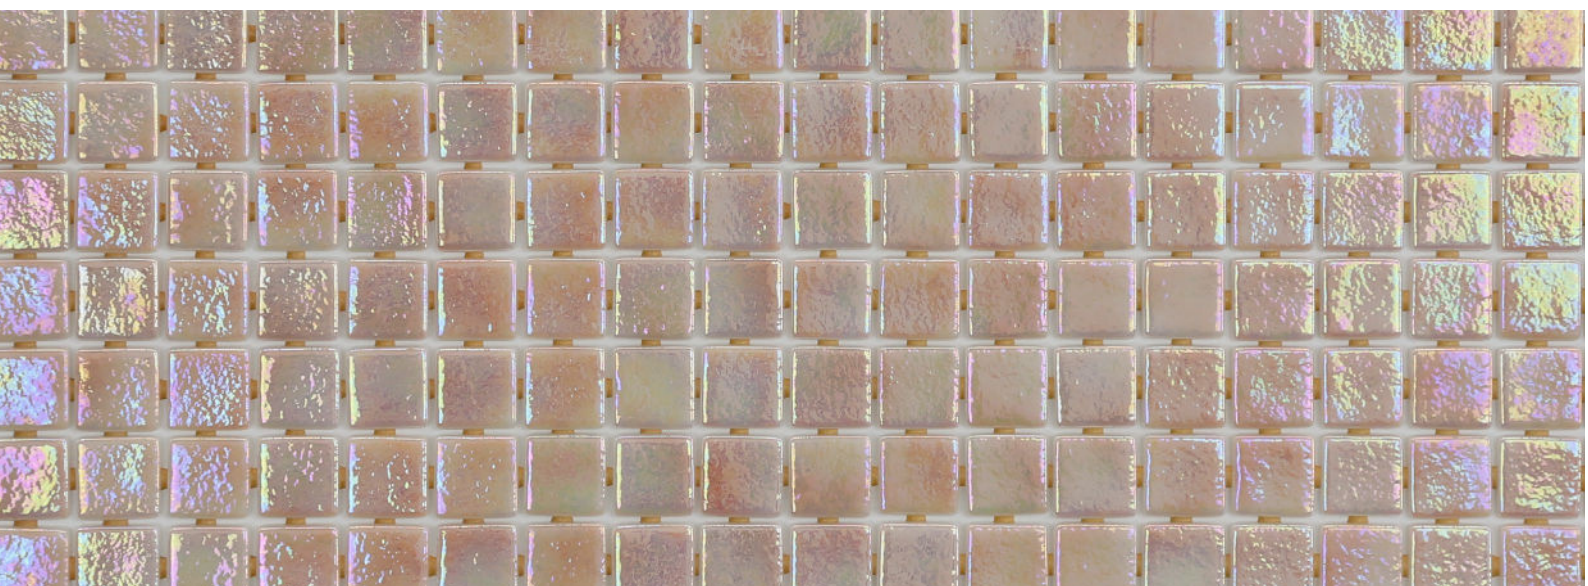

## Nacar

IRIS

**Nacar**, from the Iris collection, is a white iridescent mosaic specially designed for cladding interiors, swimming pools, spas, saunas and wellness spaces, and promotes relaxation and enjoyment.

Excellent finishes. Thanks to the ease of installation and visual control for tile placement

Not affected by moisture. Does not expand or contract like mesh or paper-based panelling systems.

Exclusive jointpoint adhesive formula jointpoint provides the perfect combination of malleability and stiffness. It is flexible and easy to cut. Even the smallest area is uniform and controllable. Jointpoint has minimal thickness and is very uniform and controllable.