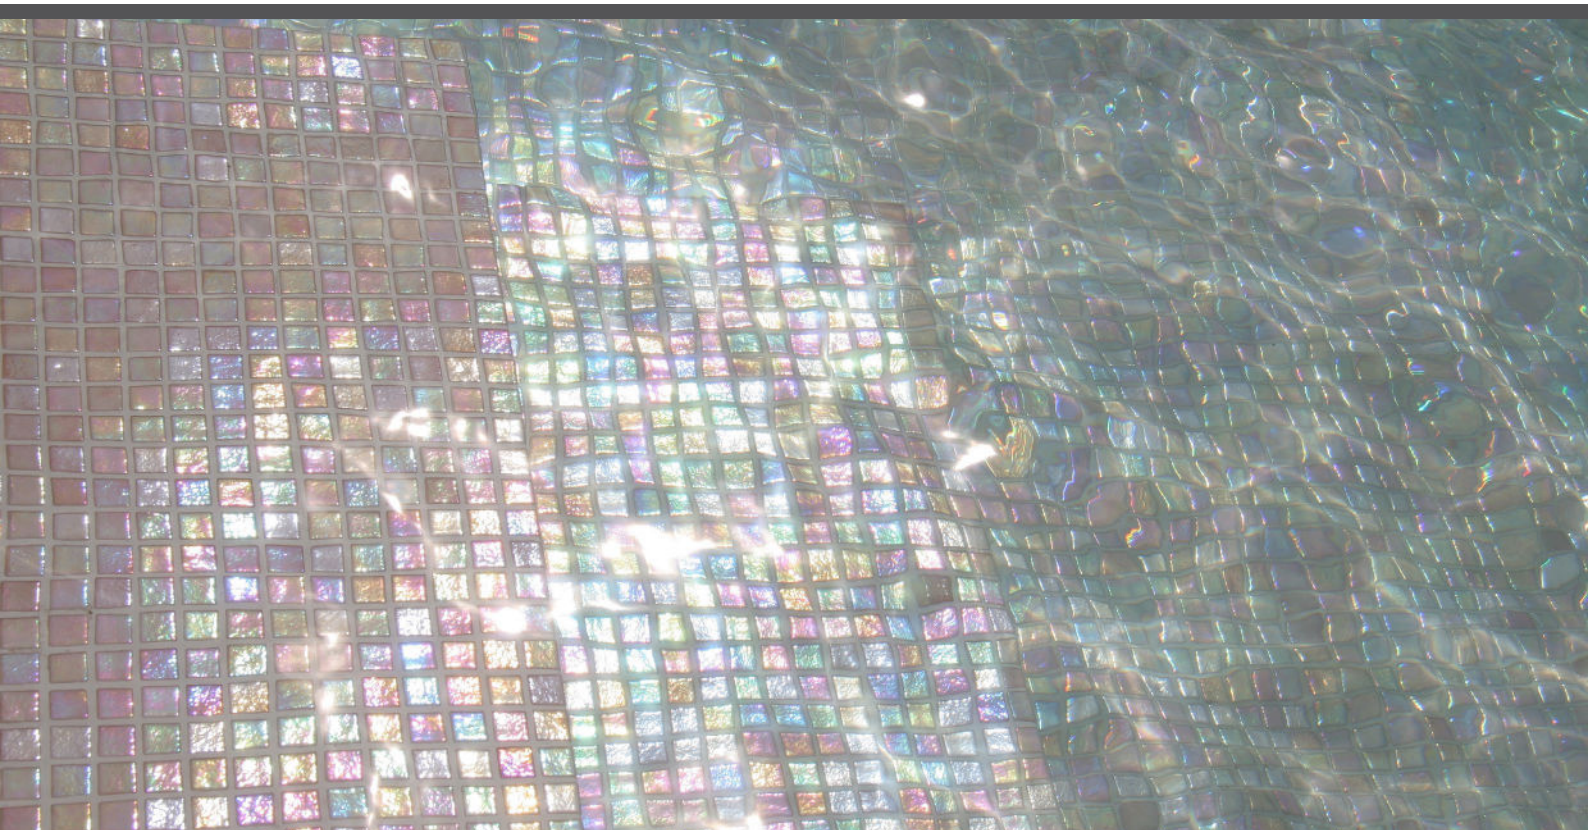

## Nacar

IRIS

**Nacar**, from the Iris collection, is a white iridescent mosaic specially designed for cladding interiors, swimming pools, spas, saunas and wellness spaces, and promotes relaxation and enjoyment.