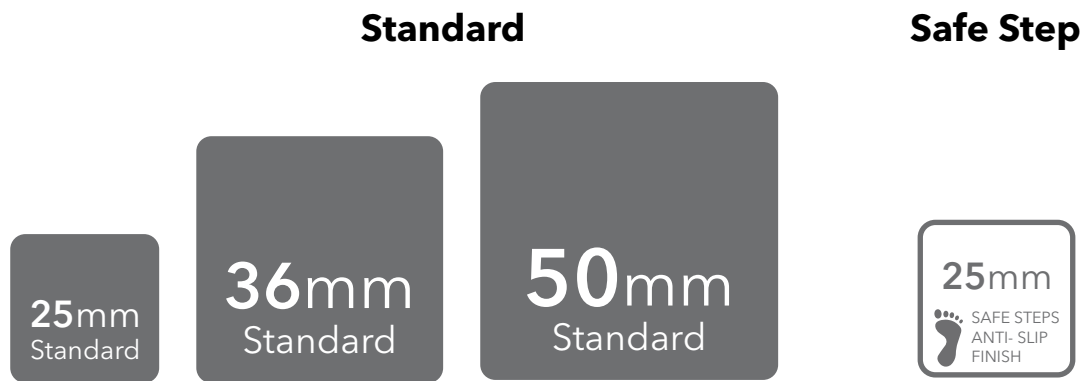

Available format & finish

Nacar Safe Step

Indicative test results P5 (testing done upon request)

Nacar Safe, this mosaic is with the Safe-Steps system, an extremely safe non-coarse, anti-slip mosaic, designed to be as safe to walk on as a pavement. Anti-slip mosaic for swimming pools, bathrooms, built-in showers, spas and wellness spaces. Safety or beauty? There's no need to choose.