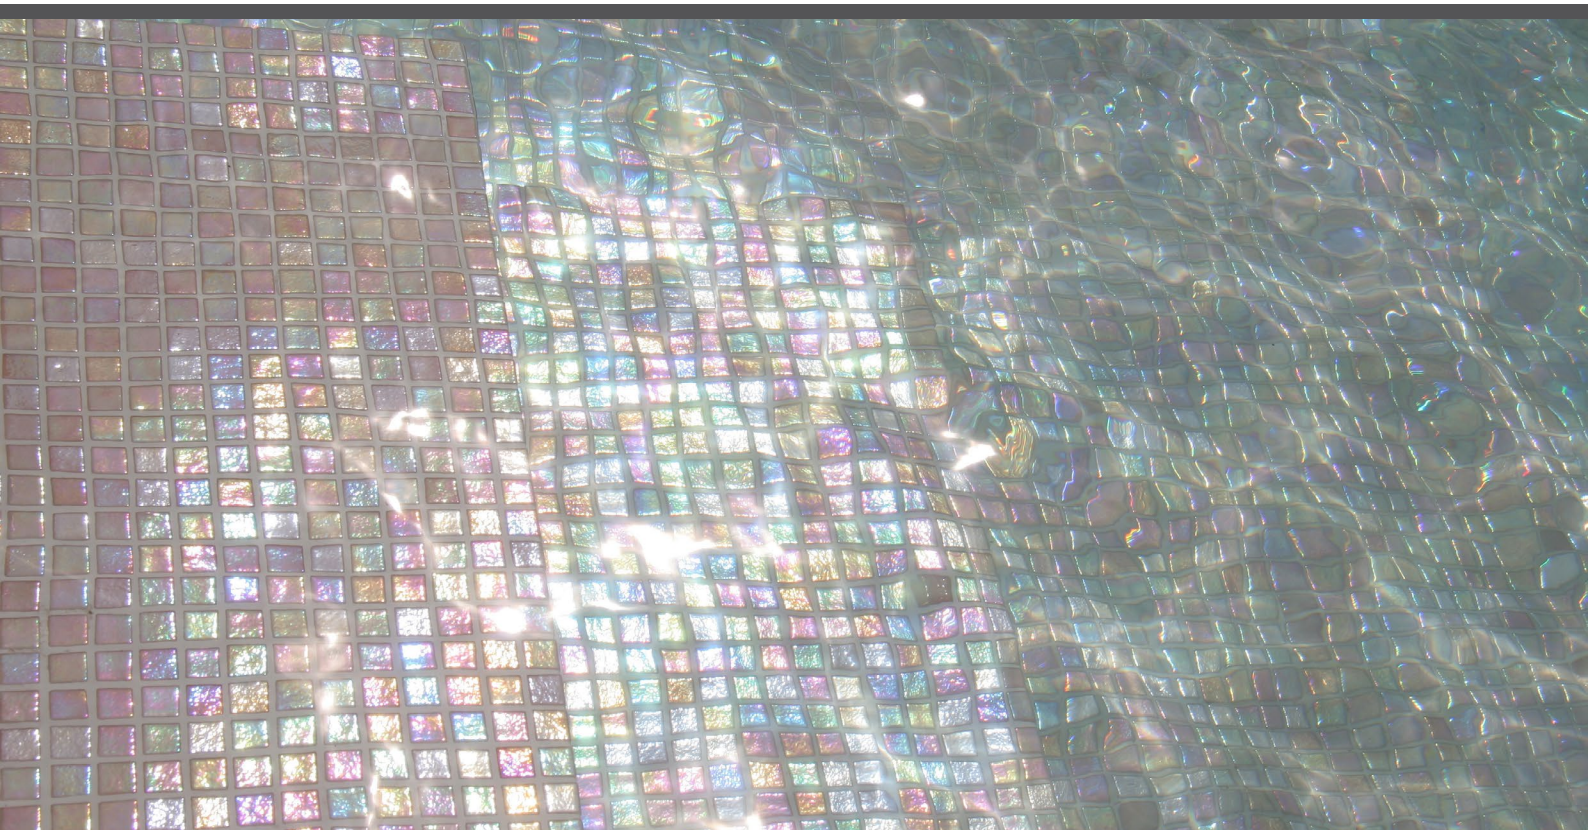

ezarri

Dreams
are made
of mosaics

Nacar

IRIS

Nacar, from the Iris collection, is a white iridescent mosaic specially designed for cladding interiors, swimming pools, spas, saunas and wellness spaces, and promotes relaxation and enjoyment.

A treat for the senses.

Available format & finish

Nacar Safe Step

Indicative test results P5 (testing done upon request)

Nacar Safe, this mosaic is with the Safe-Steps system, an extremely safe non-coarse, anti-slip mosaic, designed to be as safe to walk on as a pavement. Anti-slip mosaic for swimming pools, bathrooms, built-in showers, spas and wellness spaces. Safety or beauty? There's no need to choose.

Excellent finishes. Thanks to the ease of installation and visual control for tile placement

Not affected by moisture. Does not expand or contract like mesh or paper-based panelling systems.

Exclusive jointpoint adhesive formula jointpoint provides the perfect combination of malleability and stiffness. It is flexible and easy to cut. Even the smallest area is uniform and controllable. Jointpoint has minimal thickness and is very uniform and controllable.