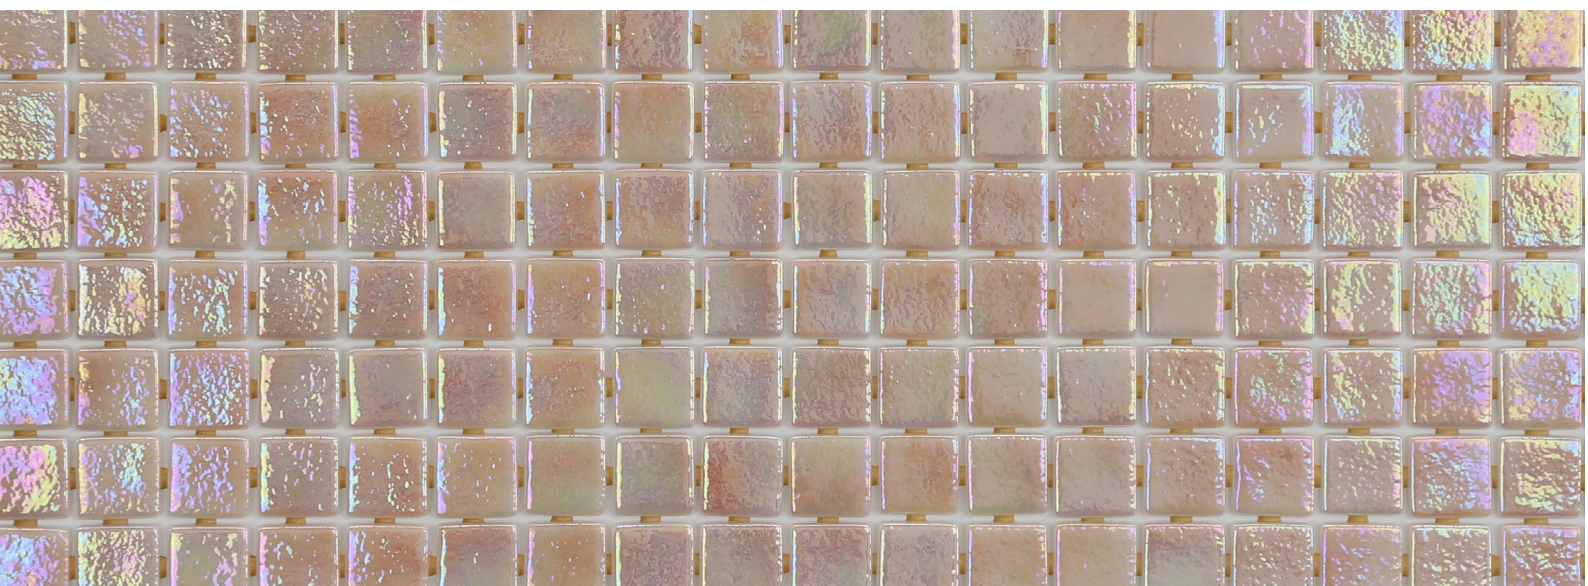

ezarri

Dreams
are made
of mosaics

Nacar

IRIS

Nacar, from the Iris collection, is a white iridescent mosaic specially designed for cladding interiors, swimming pools, spas, saunas and wellness spaces, and promotes relaxation and enjoyment.

A treat for the senses.

Available format & finish

Nacar Safe Step

Indicative test results P5 (testing done upon request)

Nacar Safe, this mosaic is with the Safe-Steps system, an extremely safe non-coarse, anti-slip mosaic, designed to be as safe to walk on as a pavement. Anti-slip mosaic for swimming pools, bathrooms, built-in showers, spas and wellness spaces. Safety or beauty? There's no need to choose.

Jointpoint System

Maximum grip surface 92% of the mosaic's surface is free for applying the adhesive. Durability guarantee.

Ease of installation. 25% time saving compared with the paper-based panelling system.

Excellent finishes. Thanks to the ease of installation and visual control for tile placement

Not affected by moisture. Does not expand or contract like mesh or paper-based panelling systems.

Exclusive jointpoint adhesive formula jointpoint provides the perfect combination of malleability and stiffness. It is flexible and easy to cut. Even the smallest area is uniform and controllable. Jointpoint has minimal thickness and is very uniform and controllable.