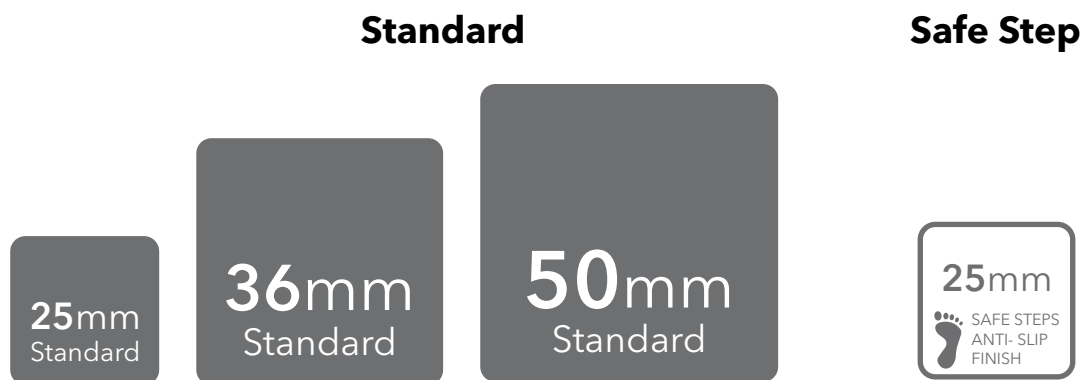

ezarri

Dreams
are made
of mosaics

Nacar

IRIS

Nacar, from the Iris collection, is a white iridescent mosaic specially designed for cladding interiors, swimming pools, spas, saunas and wellness spaces, and promotes relaxation and enjoyment.

A treat for the senses.

Available format & finish

Nacar Safe Step

Indicative test results P5 (testing done upon request)

Nacar Safe, this mosaic is with the Safe-Steps system, an extremely safe non-coarse, anti-slip mosaic, designed to be as safe to walk on as a pavement. Anti-slip mosaic for swimming pools, bathrooms, built-in showers, spas and wellness spaces. Safety or beauty? There's no need to choose.

Jointpoint System

Maximum grip surface 92% of the mosaic's surface is free for applying the adhesive. Durability guarantee.

Ease of installation. 25% time saving compared with the paper-based panelling system.

Excellent finishes. Thanks to the ease of installation and visual control for tile placement

Not affected by moisture. Does not expand or contract like mesh or paper-based panelling systems.

Exclusive jointpoint adhesive formula jointpoint provides the perfect combination of malleability and stiffness. It is flexible and easy to cut. Even the smallest area is uniform and controllable. Jointpoint has minimal thickness and is very uniform and controllable.