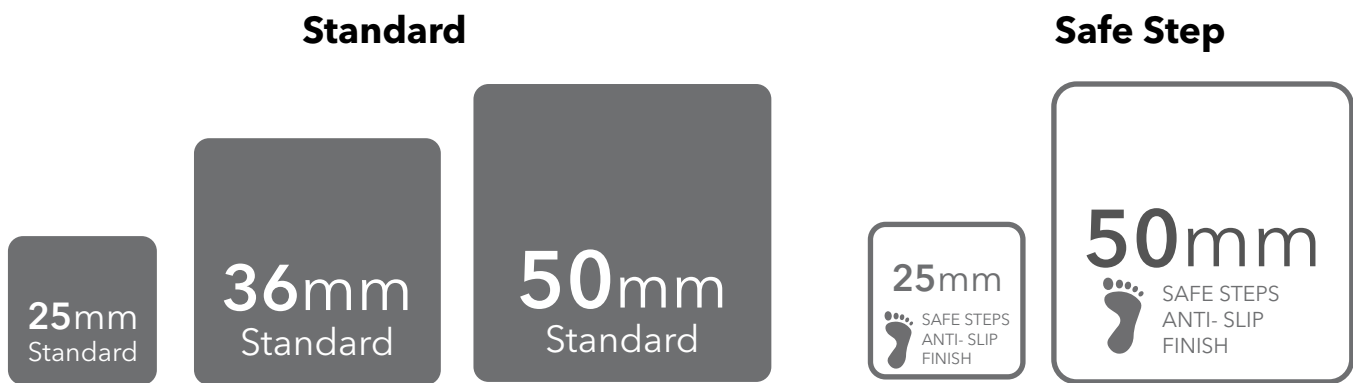

ezarri

Dreams
are made
of mosaics

Perla

IRIS

Perla, from the Iris collection, is a white iridescent mosaic specially designed for cladding interiors, swimming pools, spas, saunas and wellness spaces, and promotes relaxation and enjoyment.

A treat for the senses.

Available format & finish

Perla Safe Step

Indicative test results P5 (testing done upon request)

Perla Safe, this mosaic is with the Safe-Steps system, an extremely safe non-coarse, anti-slip mosaic, designed to be as safe to walk on as a pavement. Anti-slip mosaic for swimming pools, bathrooms, built-in showers, spas and wellness spaces. Safety or beauty? There's no need to choose.

Jointpoint System

Maximum grip surface 92% of the mosaic's surface is free for applying the adhesive. Durability guarantee.

Ease of installation. 25% time saving compared with the paper-based panelling system.

Excellent finishes. Thanks to the ease of installation and visual control for tile placement

Not affected by moisture. Does not expand or contract like mesh or paper-based panelling systems.

Exclusive jointpoint adhesive formula jointpoint provides the perfect combination of malleability and stiffness. It is flexible and easy to cut. Even the smallest area is uniform and controllable. Jointpoint has minimal thickness and is very uniform and controllable.