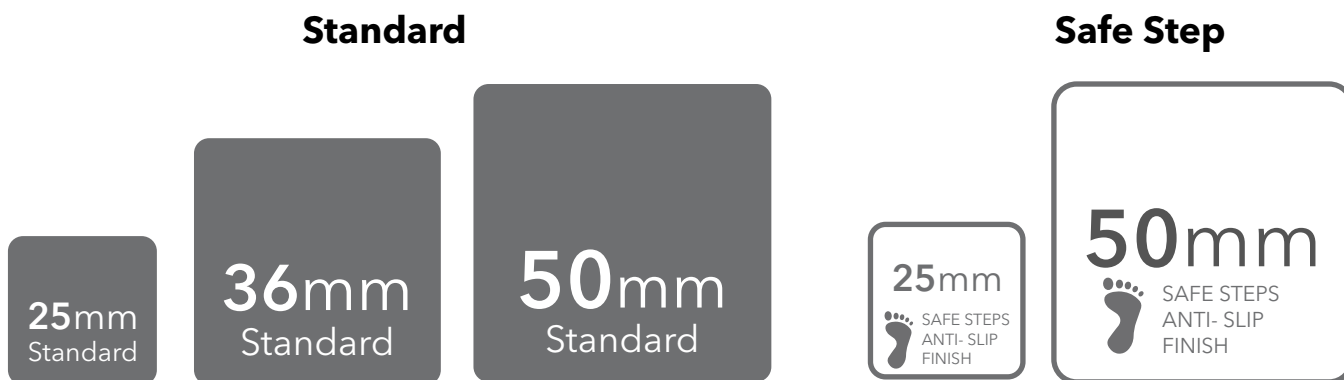

ezarri

Dreams
are made
of mosaics

Perla

IRIS

Perla, from the Iris collection, is a white iridescent mosaic specially designed for cladding interiors, swimming pools, spas, saunas and wellness spaces, and promotes relaxation and enjoyment.

A treat for the senses.

Available format & finish

Perla Safe Step

Indicative test results P5 (testing done upon request)

Perla Safe, this mosaic is with the Safe-Steps system, an extremely safe non-coarse, anti-slip mosaic, designed to be as safe to walk on as a pavement. Anti-slip mosaic for swimming pools, bathrooms, built-in showers, spas and wellness spaces. Safety or beauty? There's no need to choose.

Jointpoint System

Maximum grip surface 92% of the mosaic's surface is free for applying the adhesive. Durability guarantee.

Ease of installation. 25% time saving compared with the paper-based panelling system.

Excellent finishes. Thanks to the ease of installation and visual control for tile placement

Not affected by moisture. Does not expand or contract like mesh or paper-based panelling systems.

Exclusive jointpoint adhesive formula jointpoint provides the perfect combination of malleability and stiffness. It is flexible and easy to cut. Even the smallest area is uniform and controllable. Jointpoint has minimal thickness and is very uniform and controllable.