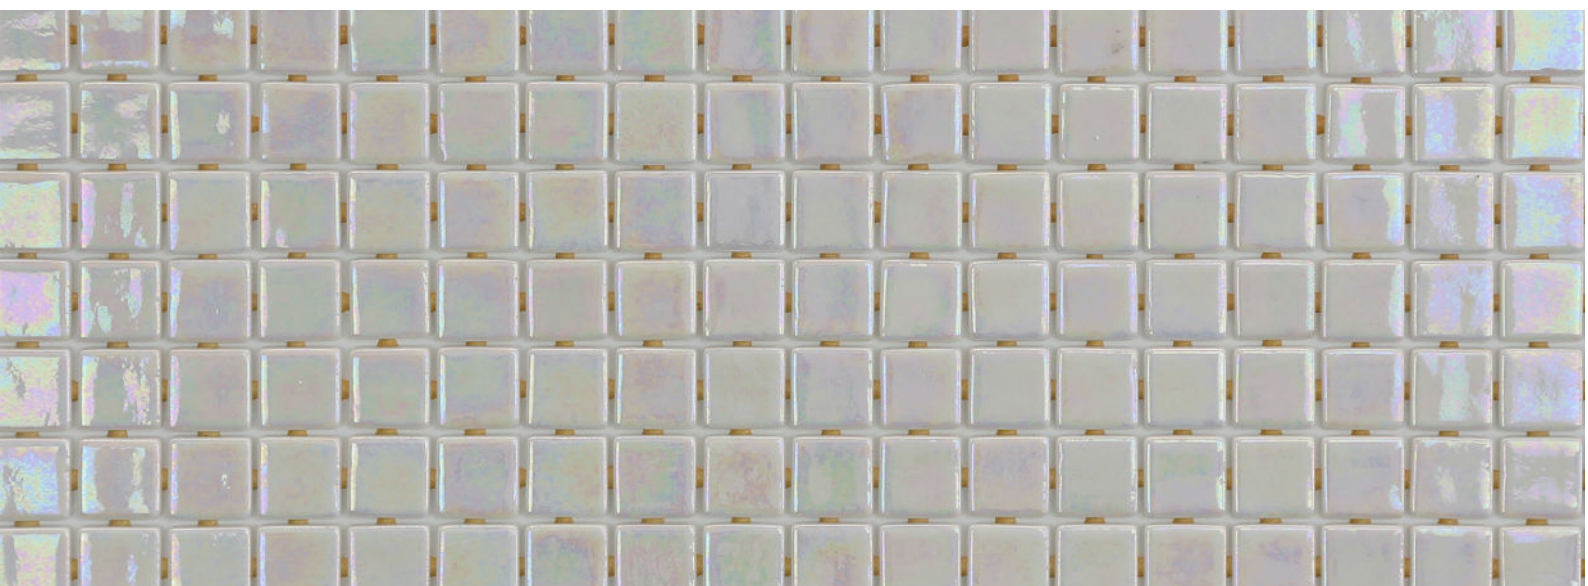

ezarri

Dreams
are made
of mosaics

Perla

IRIS

Perla, from the Iris collection, is a white iridescent mosaic specially designed for cladding interiors, swimming pools, spas, saunas and wellness spaces, and promotes relaxation and enjoyment.

A treat for the senses.

Available format & finish

Perla Safe Step

Indicative test results P5 (testing done upon request)

Perla Safe, this mosaic is with the Safe-Steps system, an extremely safe non-coarse, anti-slip mosaic, designed to be as safe to walk on as a pavement. Anti-slip mosaic for swimming pools, bathrooms, built-in showers, spas and wellness spaces. Safety or beauty? There's no need to choose.

Excellent finishes. Thanks to the ease of installation and visual control for tile placement

Not affected by moisture. Does not expand or contract like mesh or paper-based panelling systems.

Exclusive jointpoint adhesive formula jointpoint provides the perfect combination of malleability and stiffness. It is flexible and easy to cut. Even the smallest area is uniform and controllable. Jointpoint has minimal thickness and is very uniform and controllable.