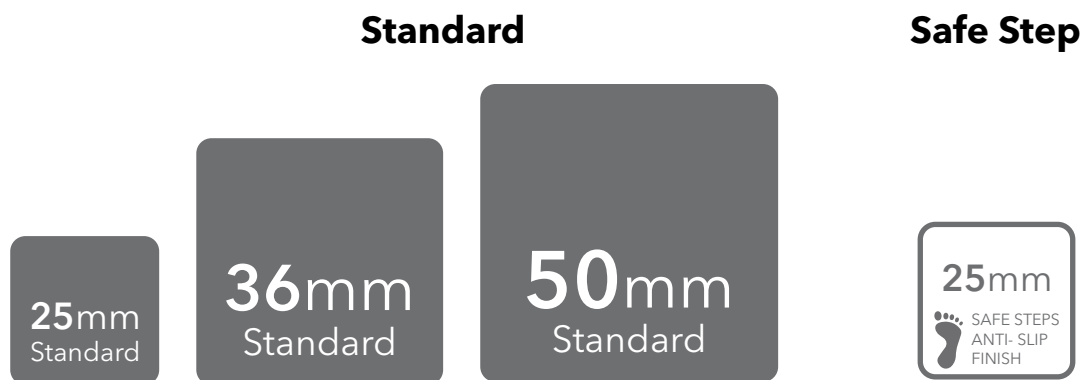

ezarri

Dreams
are made
of mosaics

Zafiro

IRIS

Zafiro, from the Iris collection, is a white iridescent mosaic specially designed for cladding interiors, swimming pools, spas, saunas and wellness spaces, and promotes relaxation and enjoyment.

A treat for the senses.

Available format & finish

Zafiro Safe Step

Indicative test results P5 (testing done upon request)

Zafiro Safe, this mosaic is with the Safe-Steps system, an extremely safe non-coarse, anti-slip mosaic, designed to be as safe to walk on as a pavement. Anti-slip mosaic for swimming pools, bathrooms, built-in showers, spas and wellness spaces. Safety or beauty? There's no need to choose.

Jointpoint System

Maximum grip surface 92% of the mosaic's surface is free for applying the adhesive. Durability guarantee.

Ease of installation. 25% time saving compared with the paper-based panelling system.

Even the smallest area is uniform and controllable. Jointpoint has minimal thickness and is very uniform and controllable.

Water absorption	UNE EN ISO 10545-3	Result: E=0,1%
Scratch resistance	UNE EN ISO 10545-7	Classification: PEI = 4
Stain resistance	UNE EN ISO 10545-14	Classification: 1-5-5
Scratch hardness	UNE 67101 (escala de Mohs)	Class 7
Resistance to freezing	UNE EN ISO 10545-12	Resistant
Chemical resistance	UNE EN ISO 10545-13	Classification: A