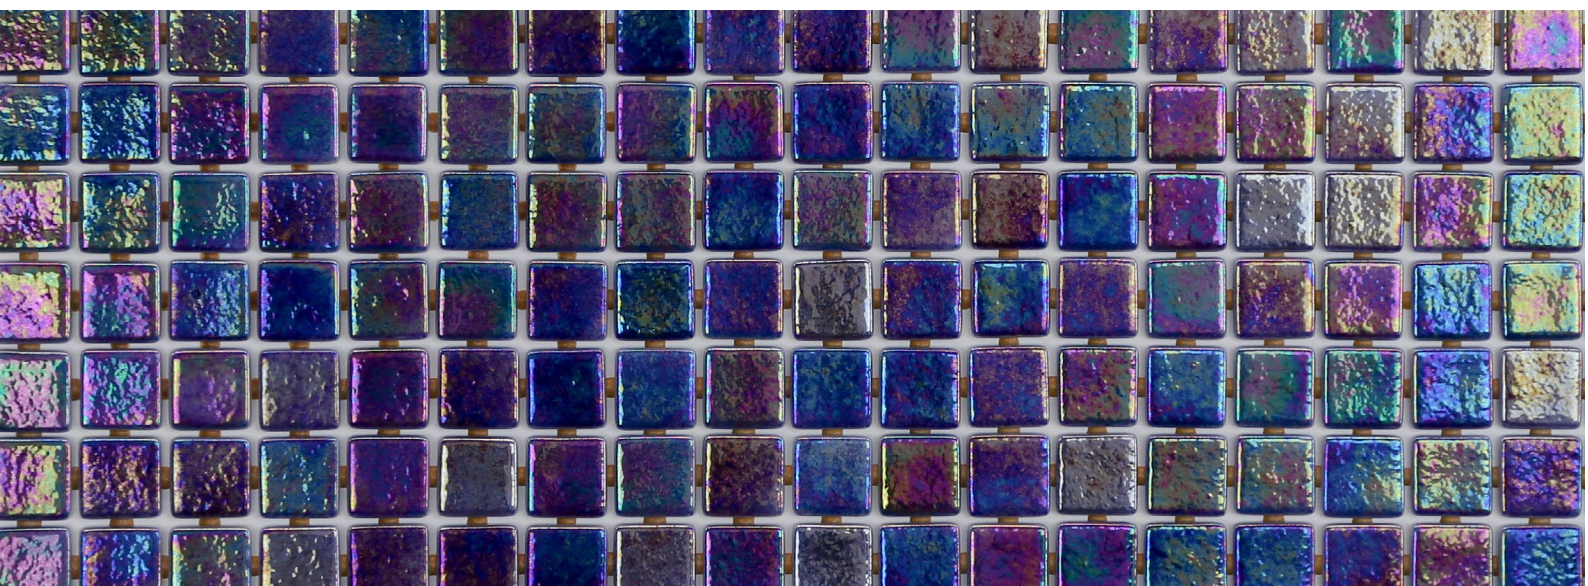

ezarri

Dreams
are made
of mosaics

Zafiro

IRIS

Zafiro, from the Iris collection, is a white iridescent mosaic specially designed for cladding interiors, swimming pools, spas, saunas and wellness spaces, and promotes relaxation and enjoyment.

A treat for the senses.

Available format & finish

Zafiro Safe Step

Indicative test results P5 (testing done upon request)

Zafiro Safe, this mosaic is with the Safe-Steps system, an extremely safe non-coarse, anti-slip mosaic, designed to be as safe to walk on as a pavement. Anti-slip mosaic for swimming pools, bathrooms, built-in showers, spas and wellness spaces. Safety or beauty? There's no need to choose.

Excellent finishes. Thanks to the ease of installation and visual control for tile placement

Not affected by moisture. Does not expand or contract like mesh or paper-based panelling systems.

Exclusive jointpoint adhesive formula jointpoint provides the perfect combination of malleability and stiffness. It is flexible and easy to cut.

Even the smallest area is uniform and controllable. Jointpoint has minimal thickness and is very uniform and controllable.

Water absorption	UNE EN ISO 10545-3	Result: E=0,1%
Scratch resistance	UNE EN ISO 10545-7	Classification: PEI = 4
Stain resistance	UNE EN ISO 10545-14	Classification: 1-5-5
Scratch hardness	UNE 67101 (escala de Mohs)	Class 7
Resistance to freezing	UNE EN ISO 10545-12	Resistant
Chemical resistance	UNE EN ISO 10545-13	Classification: A