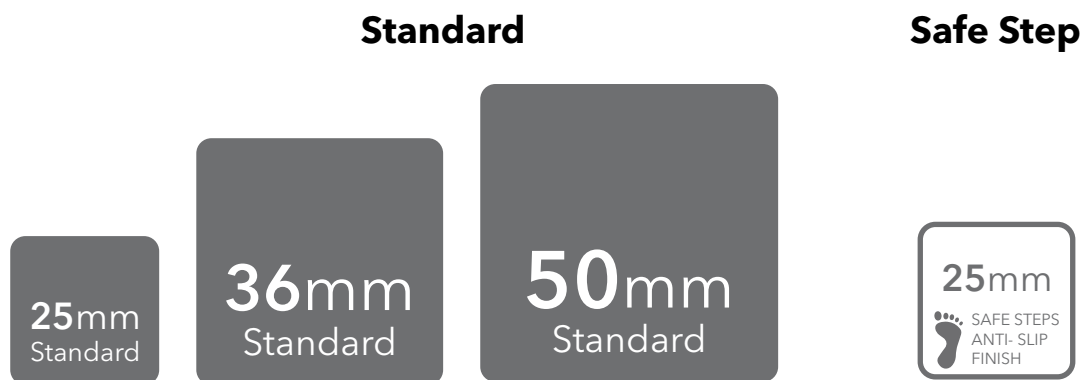

ezarri

Dreams
are made
of mosaics

Zafiro

IRIS

Zafiro, from the Iris collection, is a white iridescent mosaic specially designed for cladding interiors, swimming pools, spas, saunas and wellness spaces, and promotes relaxation and enjoyment.

A treat for the senses.

Available format & finish

Zafiro Safe Step

Indicative test results P5 (testing done upon request)

Zafiro Safe, this mosaic is with the Safe-Steps system, an extremely safe non-coarse, anti-slip mosaic, designed to be as safe to walk on as a pavement. Anti-slip mosaic for swimming pools, bathrooms, built-in showers, spas and wellness spaces. Safety or beauty? There's no need to choose.

Jointpoint System

Maximum grip surface 92% of the mosaic's surface is free for applying the adhesive. Durability guarantee.

Ease of installation. 25% time saving compared with the paper-based panelling system.

Excellent finishes. Thanks to the ease of installation and visual control for tile placement

Not affected by moisture. Does not expand or contract like mesh or paper-based panelling systems.

Exclusive jointpoint adhesive formula jointpoint provides the perfect combination of malleability and stiffness. It is flexible and easy to cut. Even the smallest area is uniform and controllable. Jointpoint has minimal thickness and is very uniform and controllable.