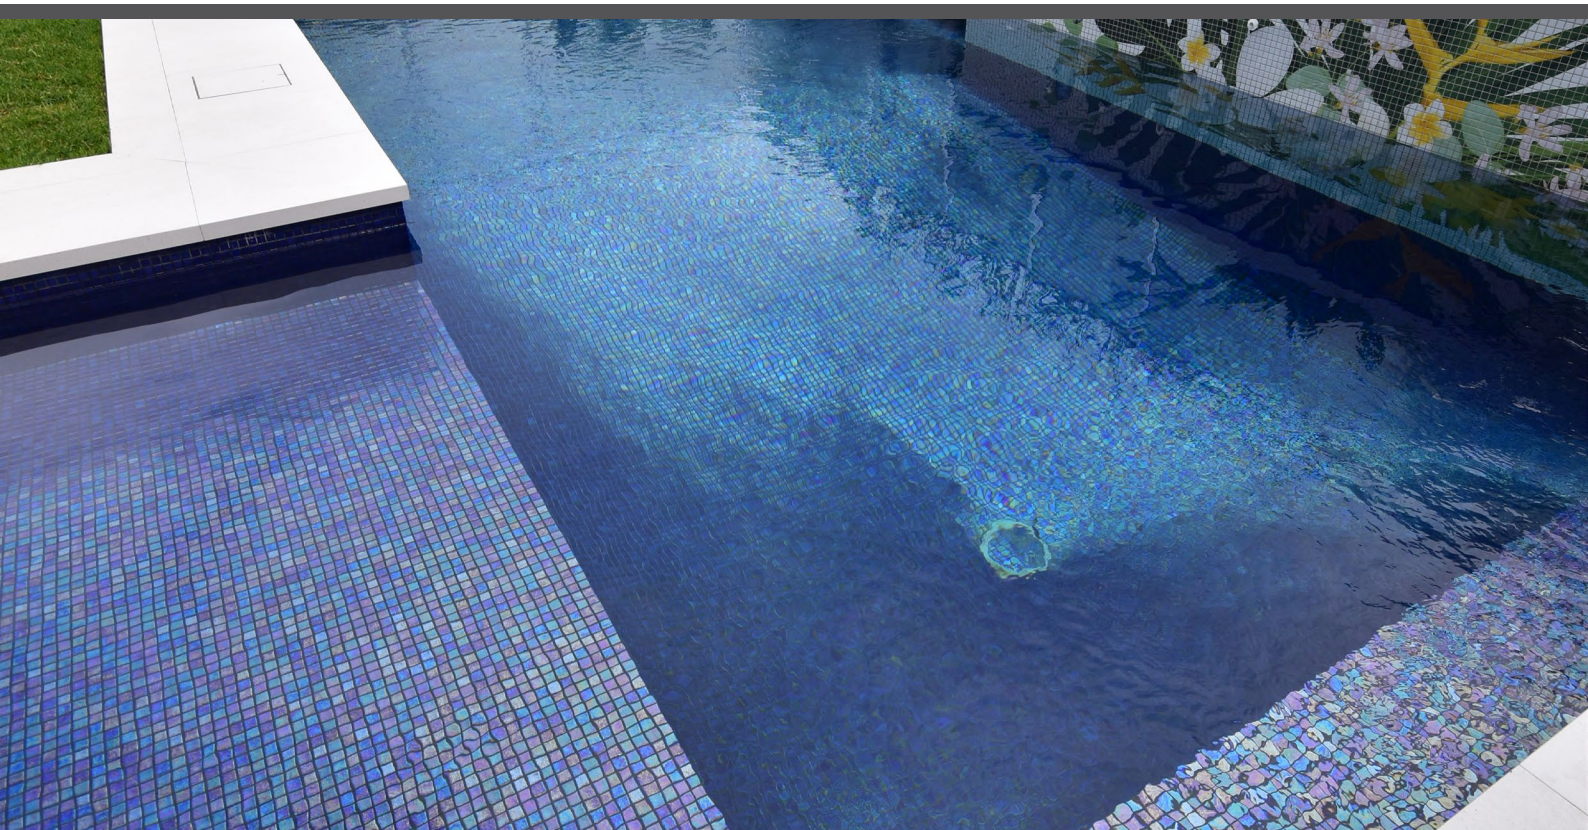

ezarri

Dreams
are made
of mosaics

Zafiro

IRIS

Zafiro, from the Iris collection, is a white iridescent mosaic specially designed for cladding interiors, swimming pools, spas, saunas and wellness spaces, and promotes relaxation and enjoyment.

A treat for the senses.

Available format & finish

Zafiro Safe Step

Indicative test results P5 (testing done upon request)

Zafiro Safe, this mosaic is with the Safe-Steps system, an extremely safe non-coarse, anti-slip mosaic, designed to be as safe to walk on as a pavement. Anti-slip mosaic for swimming pools, bathrooms, built-in showers, spas and wellness spaces. Safety or beauty? There's no need to choose.