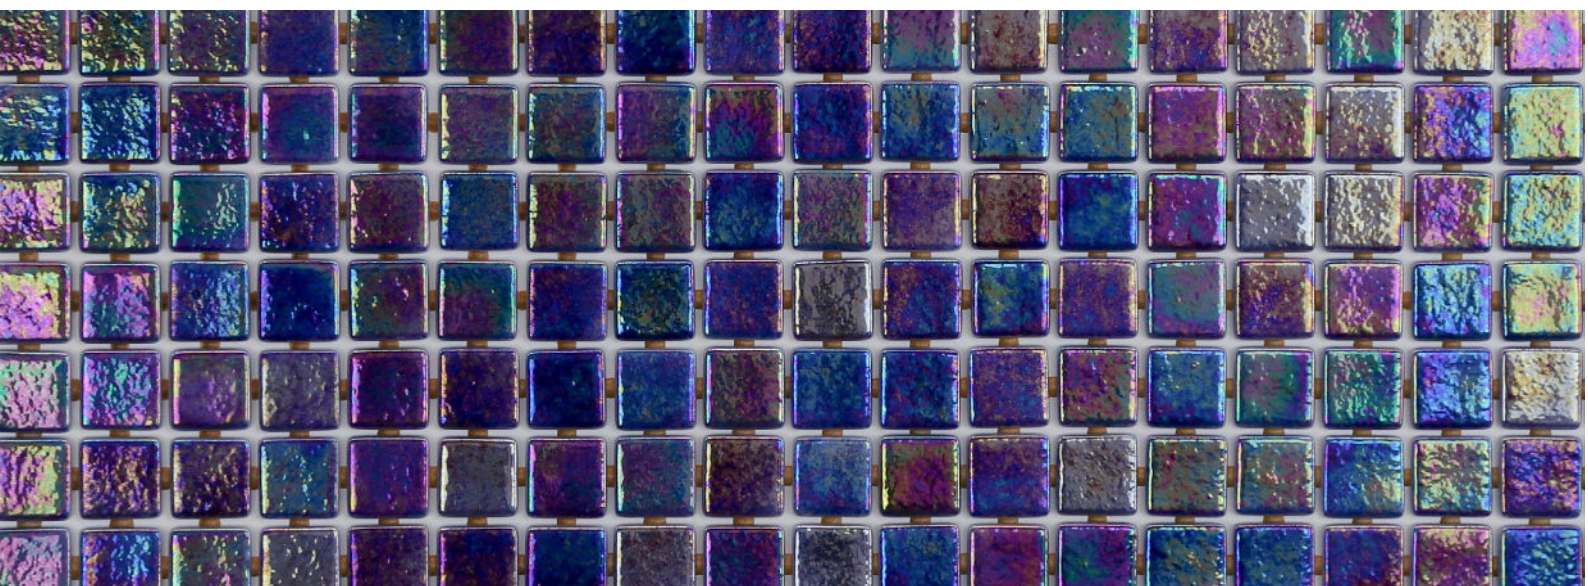

ezarri

Dreams
are made
of mosaics

Zafiro

IRIS

Zafiro, from the Iris collection, is a white iridescent mosaic specially designed for cladding interiors, swimming pools, spas, saunas and wellness spaces, and promotes relaxation and enjoyment.

A treat for the senses.

Available format & finish

Zafiro Safe Step

Indicative test results P5 (testing done upon request)

Zafiro Safe, this mosaic is with the Safe-Steps system, an extremely safe non-coarse, anti-slip mosaic, designed to be as safe to walk on as a pavement. Anti-slip mosaic for swimming pools, bathrooms, built-in showers, spas and wellness spaces. Safety or beauty? There's no need to choose.

Excellent finishes. Thanks to the ease of installation and visual control for tile placement

Not affected by moisture. Does not expand or contract like mesh or paper-based panelling systems.

Exclusive jointpoint adhesive formula jointpoint provides the perfect combination of malleability and stiffness. It is flexible and easy to cut. Even the smallest area is uniform and controllable. Jointpoint has minimal thickness and is very uniform and controllable.