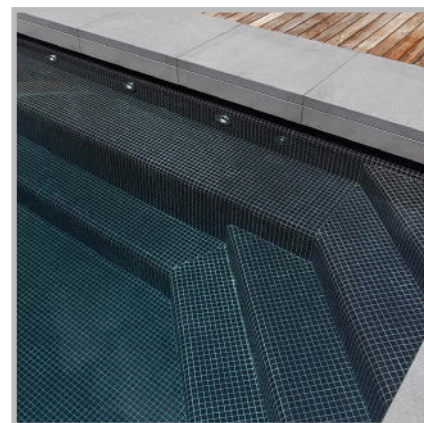

ezarri

Dreams
are made
of mosaics

2530-D

L I S A

2530-D, from the Lisa collection, is a flat-colour mosaic specially designed for cladding interiors, swimming pools, spas, saunas and wellness spaces. Solid and striking colours.

Available format & finish

Standard

25mm
Standard

36mm
Standard

Jointpoint System

Maximum grip surface. 92% Of the mosaic's surface is free for applying the adhesive. Durability guarantee.

Ease of installation. 25% Time saving compared with the paper-based panelling system.

Excellent finishes. Thanks to the ease of installation and visual control for tile placement.

Not affected by moisture. Does not expand or contract like mesh or paper-based panelling systems.

Exclusive jointpoint adhesive formula. Jointpoint provides the perfect combination of malleability and stiffness. It is flexible and easy to cut.