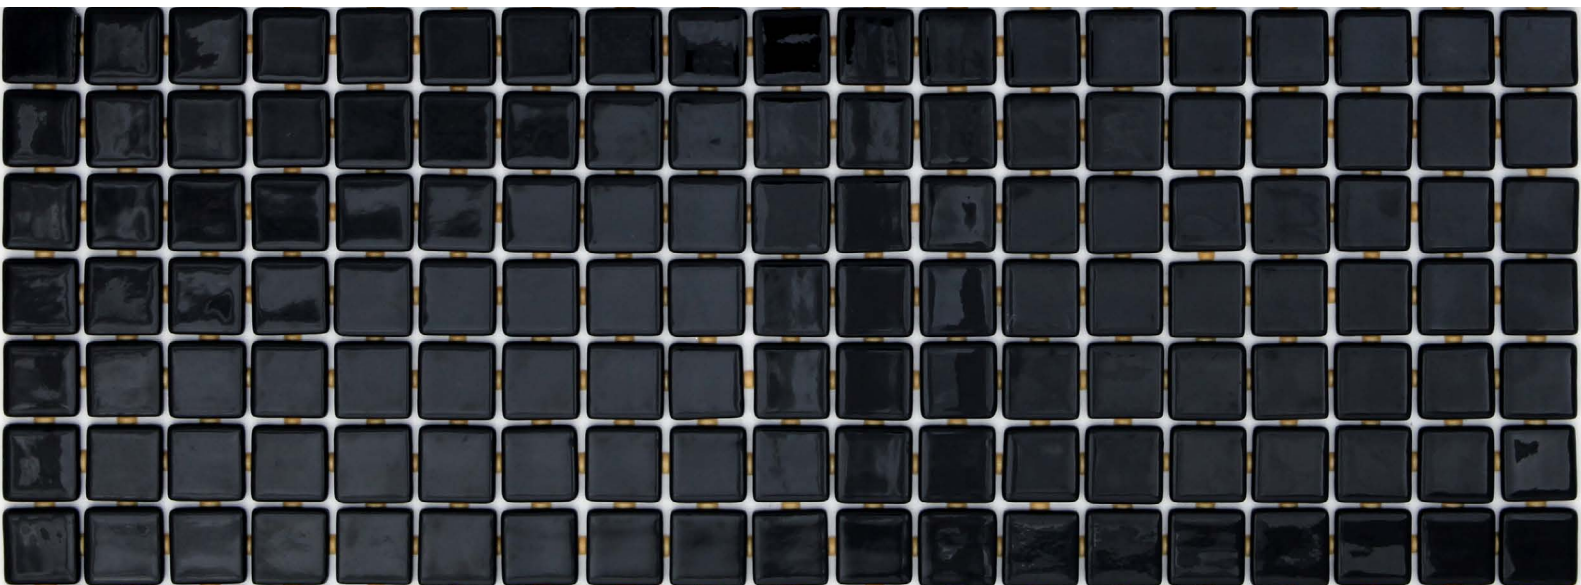

## 2530-D

L I S A

**2530-D**, from the Lisa collection, is a flat-colour mosaic specially designed for cladding interiors, swimming pools, spas, saunas and wellness spaces. Solid and striking colours.

## Available format & finish