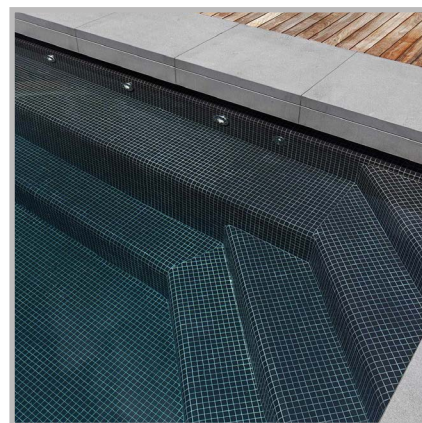

Available format & finish

Standard

25mm
Standard

36mm
Standard