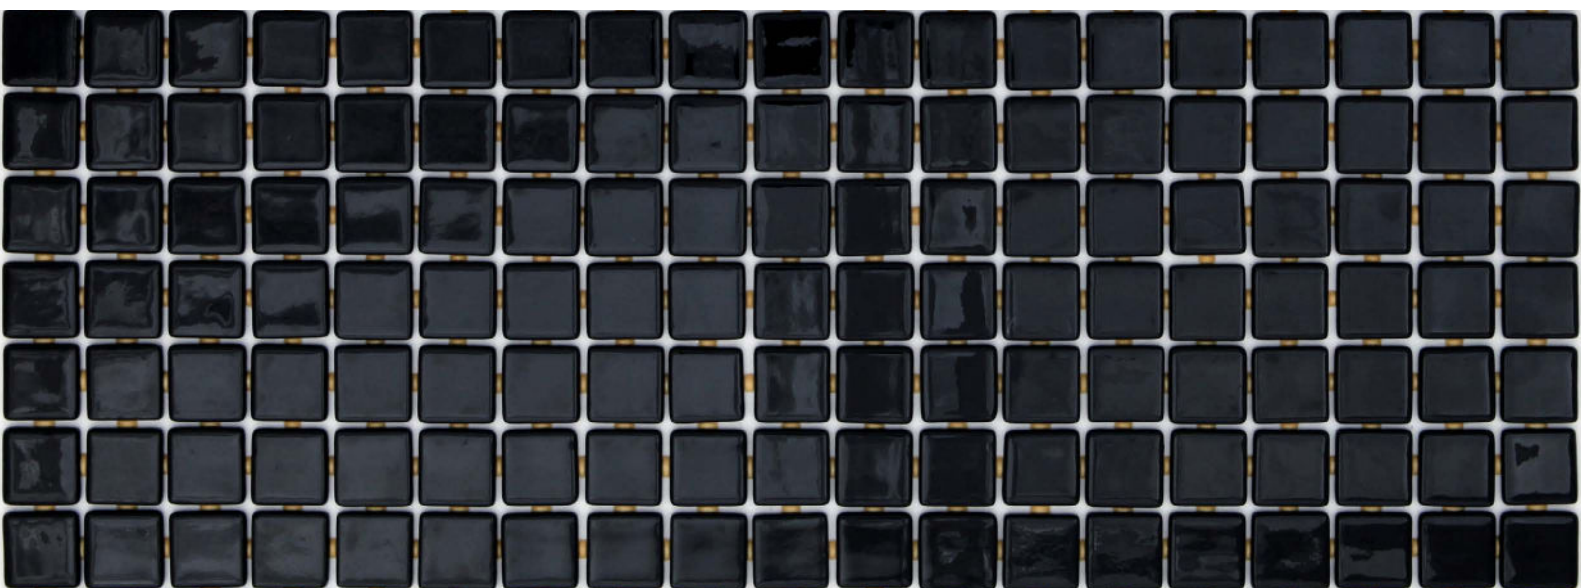

ezarri

Dreams
are made
of mosaics

2530-D

L I S A

2530-D, from the Lisa collection, is a flat-colour mosaic specially designed for cladding interiors, swimming pools, spas, saunas and wellness spaces. Solid and striking colours.

Available format & finish

Standard

25mm
Standard

36mm
Standard

Jointpoint System

Maximum grip surface. 92% Of the mosaic's surface is free for applying the adhesive. Durability guarantee.

Ease of installation. 25% Time saving compared with the paper-based panelling system.

Excellent finishes. Thanks to the ease of installation and visual control for tile placement.

Not affected by moisture. Does not expand or contract like mesh or paper-based panelling systems.

Exclusive jointpoint adhesive formula. Jointpoint provides the perfect combination of malleability and stiffness. It is flexible and easy to cut.

Even the smallest area is uniform and controllable. Jointpoint has minimal thickness and is very uniform and controllable.

Water absorption	UNE EN ISO 10545-3	Result: E=0,1%
Scratch resistance	UNE EN ISO 10545-7	Classification: PEI = 4
Stain resistance	UNE EN ISO 10545-14	Classification: 1-5-5
Scratch hardness	UNE 67101 (escala de Mohs)	Class 7
Resistance to freezing	UNE EN ISO 10545-12	Resistant
Chemical resistance	UNE EN ISO 10545-13	Classification: A