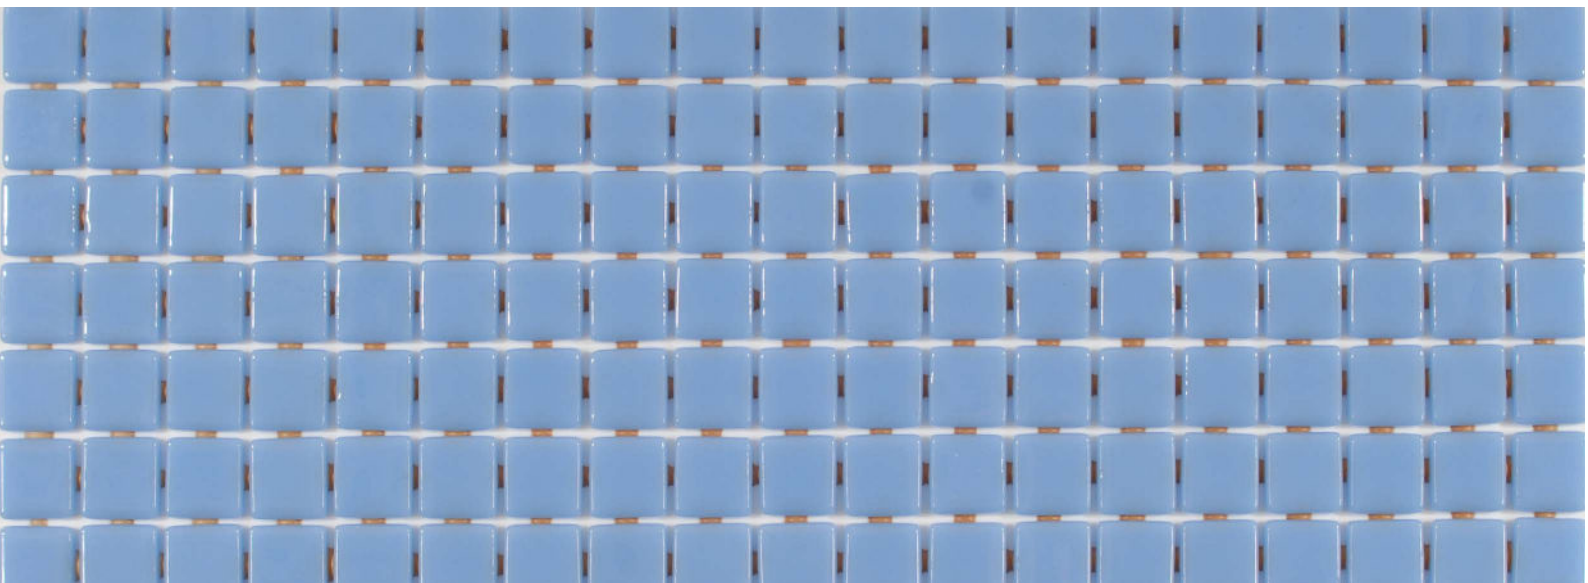

ezarri

Dreams
are made
of mosaics

2535-A

L I S A

Available format & finish

25mm
Standard

36mm
Standard

2535-A, from the Lisa collection, is a flat-colour mosaic specially designed for cladding interiors, swimming pools, spas, saunas and wellness spaces. Solid and striking colours.

Jointpoint System

Maximum grip surface 92% of the mosaic's surface is free for applying the adhesive. Durability guarantee.

Ease of installation. 25% time saving compared with the paper-based panelling system.

Excellent finishes. Thanks to the ease of installation and visual control for tile placement

Not affected by moisture. Does not expand or contract like mesh or paper-based panelling systems.

Exclusive jointpoint adhesive formula jointpoint provides the perfect combination of malleability and stiffness. It is flexible and easy to cut.

Even the smallest area is uniform and controllable. Jointpoint has minimal thickness and is very uniform and controllable.

Water absorption	UNE EN ISO 10545-3	Result: E=0,1%
Scratch resistance	UNE EN ISO 10545-7	Classification: PEI = 4
Stain resistance	UNE EN ISO 10545-14	Classification: 1-5-5
Scratch hardness	UNE 67101 (escala de Mohs)	Class 7
Resistance to freezing	UNE EN ISO 10545-12	Resistant
Chemical resistance	UNE EN ISO 10545-13	Classification: A