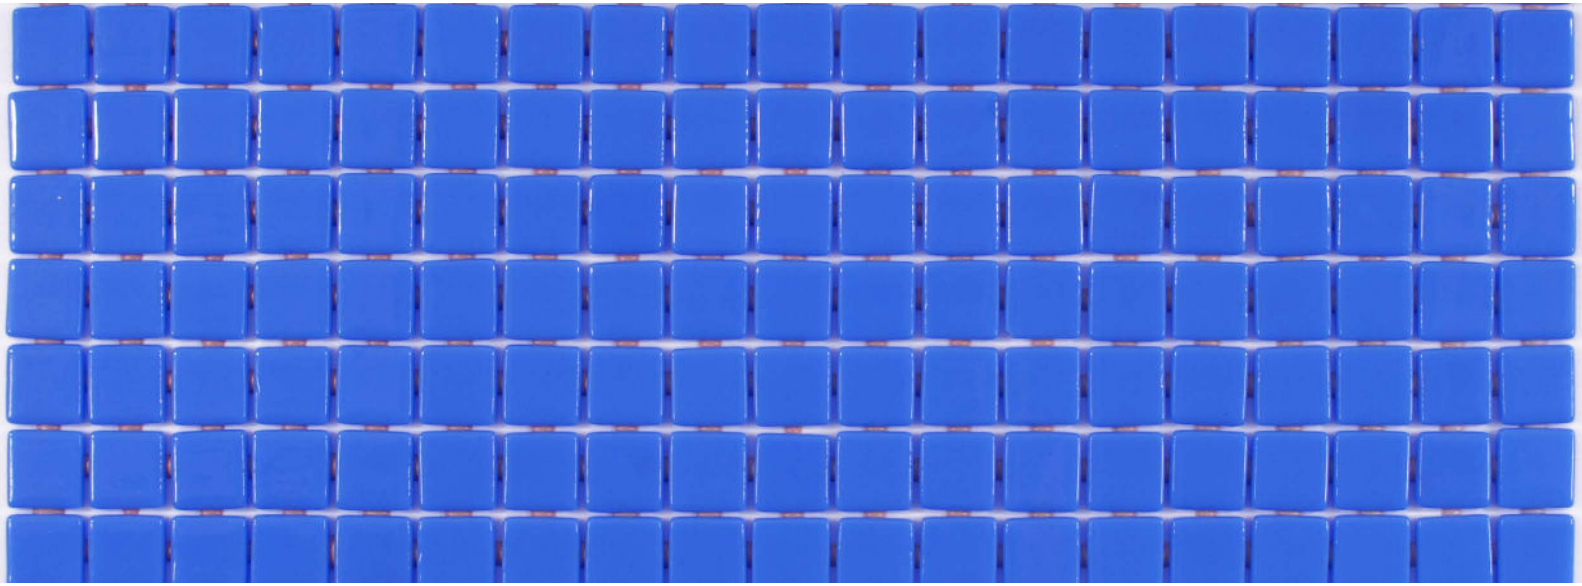

ezarri

Dreams
are made
of mosaics

2536-C

L I S A

2536-C, from the Lisa collection, is a flat-colour mosaic specially designed for cladding interiors, swimming pools, spas, saunas and wellness spaces. Solid and striking colours.

Available format & finish

Standard

25mm
Standard

36mm
Standard

Jointpoint System

Maximum grip surface. 92% Of the mosaic's surface is free for applying the adhesive. Durability guarantee.

Ease of installation. 25% Time saving compared with the paper-based panelling system.

Excellent finishes. Thanks to the ease of installation and visual control for tile placement.

Not affected by moisture. Does not expand or contract like mesh or paper-based panelling systems.

Exclusive jointpoint adhesive formula. Jointpoint provides the perfect combination of malleability and stiffness. It is flexible and easy to cut.