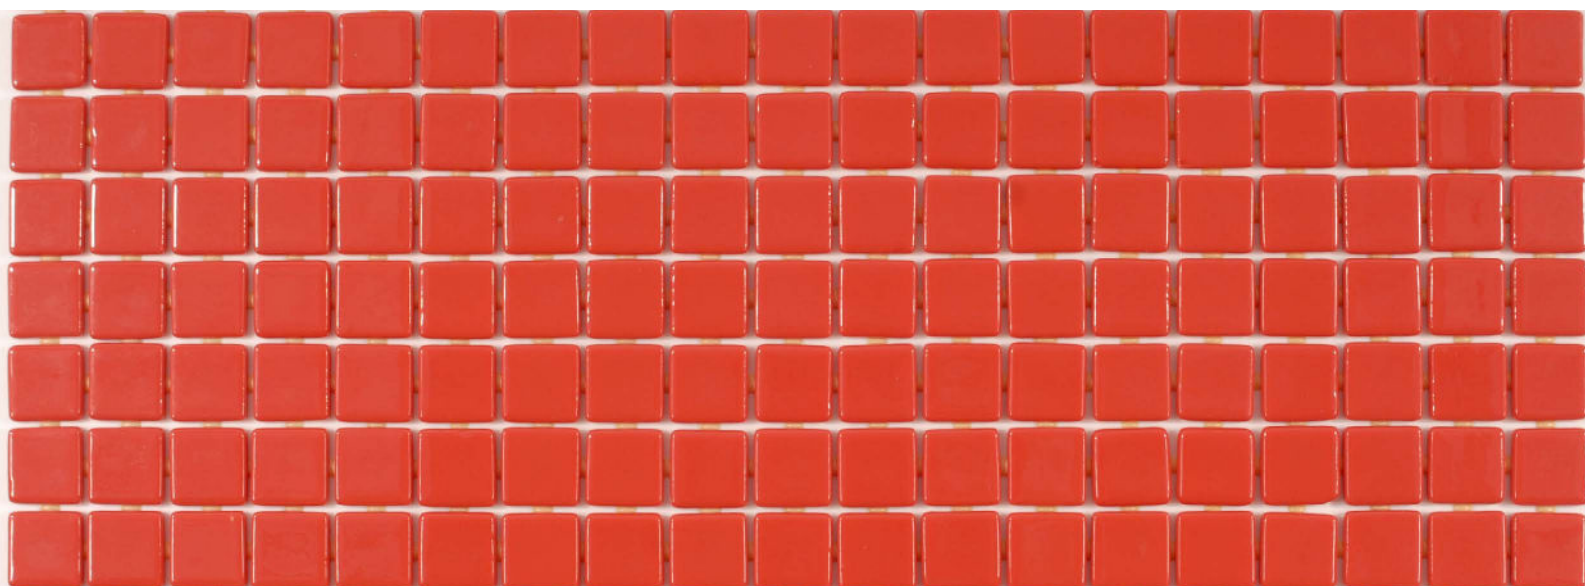

## 2537-E

L I S A

### Available format & finish

25mm  
Standard

36mm  
Standard

**2537-E**, from the Lisa collection, is a flat-colour mosaic specially designed for cladding interiors, swimming pools, spas, saunas and wellness spaces. Solid and striking colours.