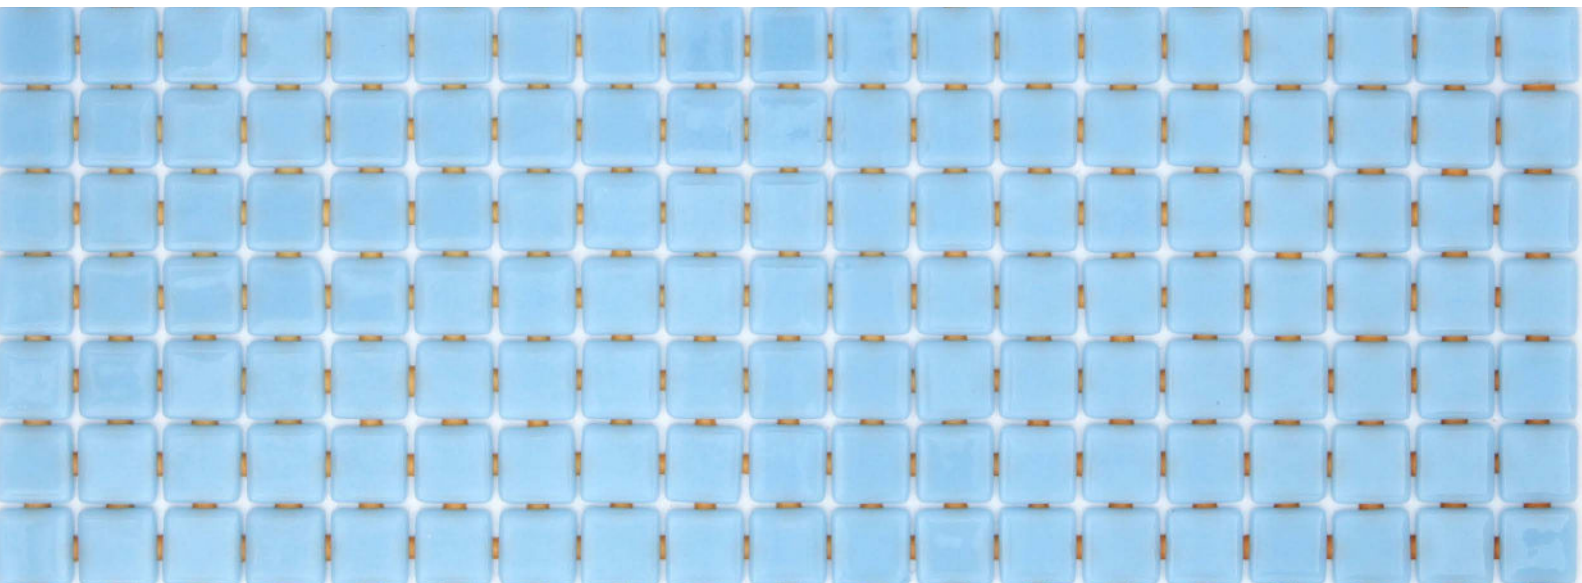

ezarri

Dreams
are made
of mosaics

2541-A

L I S A

Available format & finish

2541-A, from the Lisa collection, is a flat-colour mosaic specially designed for cladding interiors, swimming pools, spas, saunas and wellness spaces. Solid and striking colours.

Jointpoint System

Maximum grip surface 92% of the mosaic's surface is free for applying the adhesive. Durability guarantee.

Ease of installation. 25% time saving compared with the paper-based panelling system.

Excellent finishes. Thanks to the ease of installation and visual control for tile placement

Not affected by moisture. Does not expand or contract like mesh or paper-based panelling systems.

Exclusive jointpoint adhesive formula jointpoint provides the perfect combination of malleability and stiffness. It is flexible and easy to cut.

Even the smallest area is uniform and controllable. Jointpoint has minimal thickness and is very uniform and controllable.

Water absorption	UNE EN ISO 10545-3	Result: E=0,1%
Scratch resistance	UNE EN ISO 10545-7	Classification: PEI = 4
Stain resistance	UNE EN ISO 10545-14	Classification: 1-5-5
Scratch hardness	UNE 67101 (escala de Mohs)	Class 7
Resistance to freezing	UNE EN ISO 10545-12	Resistant
Chemical resistance	UNE EN ISO 10545-13	Classification: A