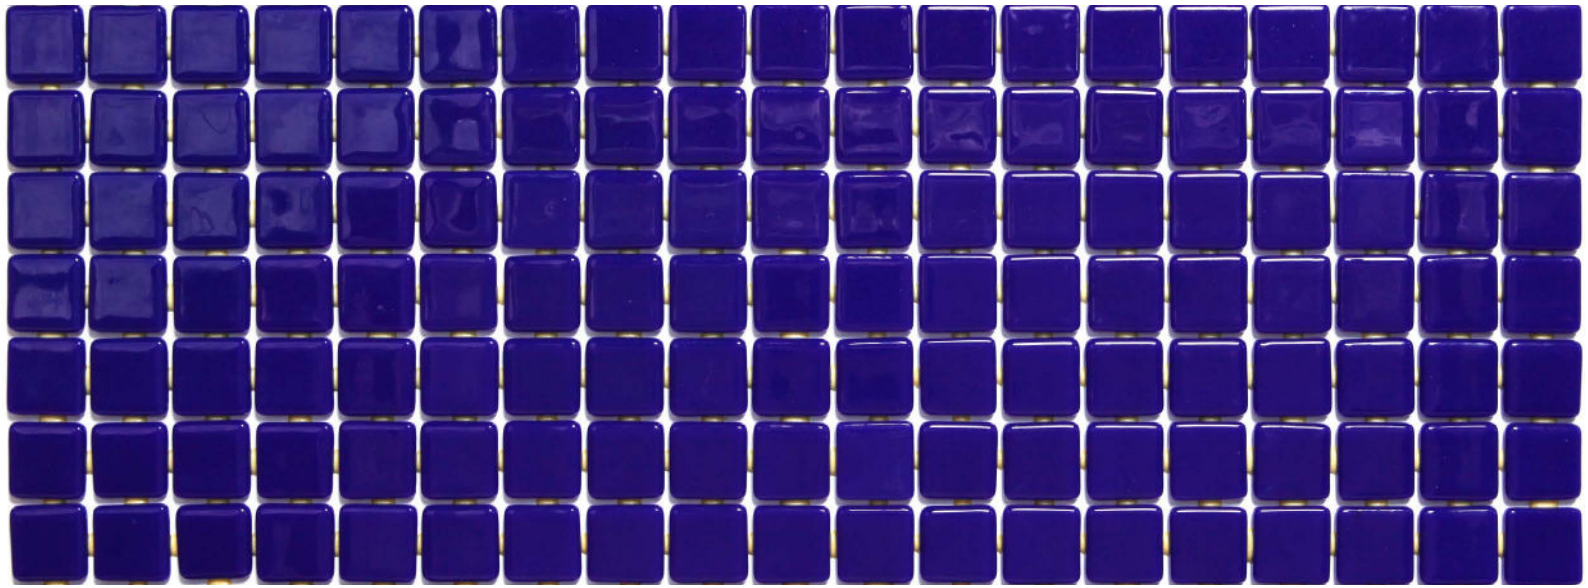

## 2543-D

L I S A

**2543-D**, from the Lisa collection, is a flat-colour mosaic specially designed for cladding interiors, swimming pools, spas, saunas and wellness spaces. Solid and striking colours.