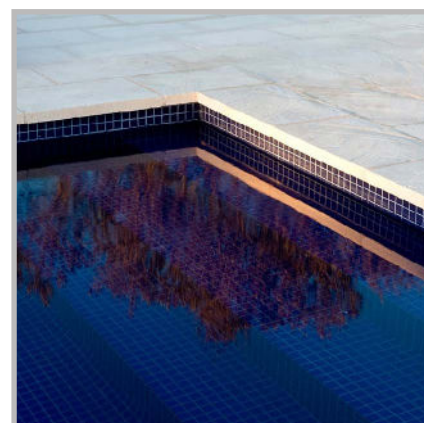

Available format & finish

Standard

25mm
Standard

36mm
Standard