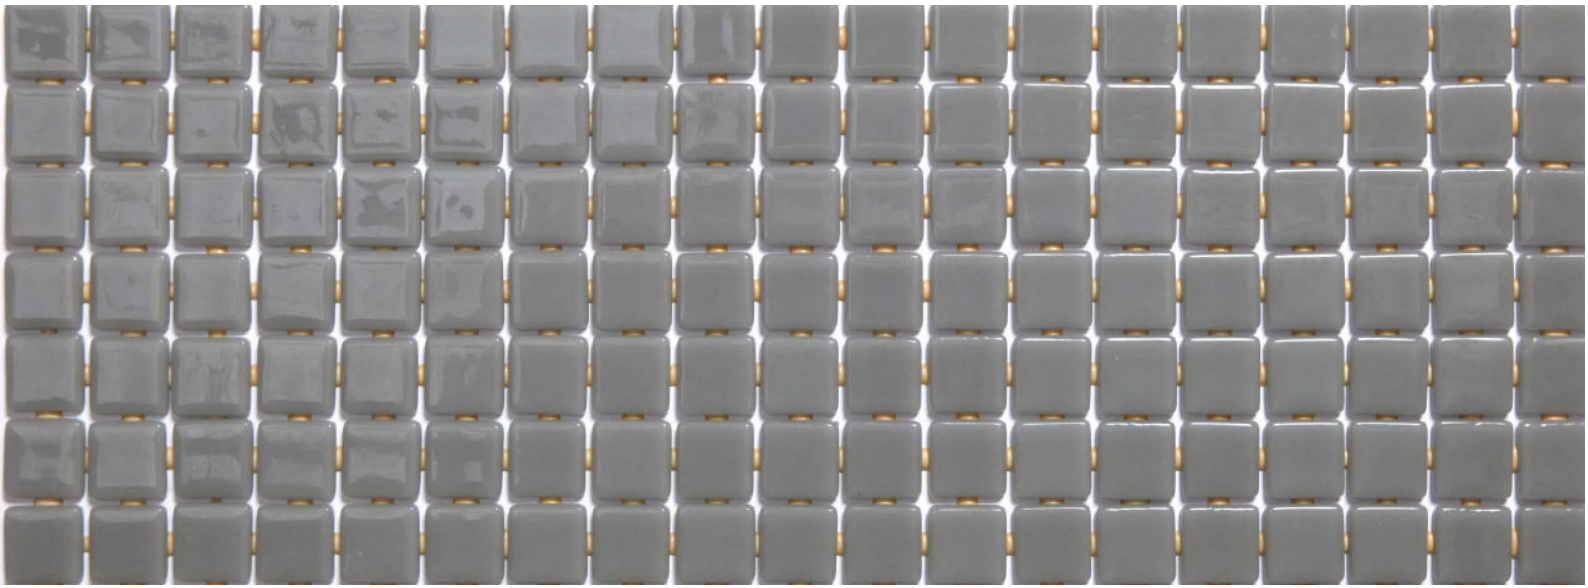

ezarri

Dreams
are made
of mosaics

2544-A

L I S A

2544-A, from the Lisa collection, is a flat-colour mosaic specially designed for cladding interiors, swimming pools, spas, saunas and wellness spaces. Solid and striking colours.

Available format & finish

Standard

25mm
Standard

36mm
Standard

Jointpoint System

Maximum grip surface. 92% Of the mosaic's surface is free for applying the adhesive. Durability guarantee.

Ease of installation. 25% Time saving compared with the paper-based panelling system.

Excellent finishes. Thanks to the ease of installation and visual control for tile placement.

Not affected by moisture. Does not expand or contract like mesh or paper-based panelling systems.

Exclusive jointpoint adhesive formula. Jointpoint provides the perfect combination of malleability and stiffness. It is flexible and easy to cut.

Even the smallest area is uniform and controllable. Jointpoint has minimal thickness and is very uniform and controllable.

Water absorption	UNE EN ISO 10545-3	Result: E=0,1%
Scratch resistance	UNE EN ISO 10545-7	Classification: PEI = 4
Stain resistance	UNE EN ISO 10545-14	Classification: 1-5-5
Scratch hardness	UNE 67101 (escala de Mohs)	Class 7
Resistance to freezing	UNE EN ISO 10545-12	Resistant
Chemical resistance	UNE EN ISO 10545-13	Classification: A