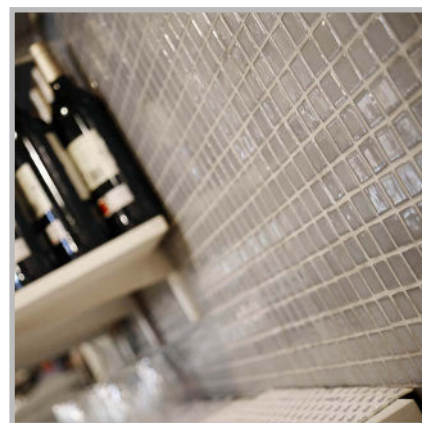

ezarri

Dreams
are made
of mosaics

2544-A

L I S A

2544-A, from the Lisa collection, is a flat-colour mosaic specially designed for cladding interiors, swimming pools, spas, saunas and wellness spaces. Solid and striking colours.

Available format & finish

Standard

25mm
Standard

36mm
Standard

Jointpoint System

Maximum grip surface. 92% Of the mosaic's surface is free for applying the adhesive. Durability guarantee.

Ease of installation. 25% Time saving compared with the paper-based panelling system.

Excellent finishes. Thanks to the ease of installation and visual control for tile placement.

Not affected by moisture. Does not expand or contract like mesh or paper-based panelling systems.

Exclusive jointpoint adhesive formula. Jointpoint provides the perfect combination of malleability and stiffness. It is flexible and easy to cut.