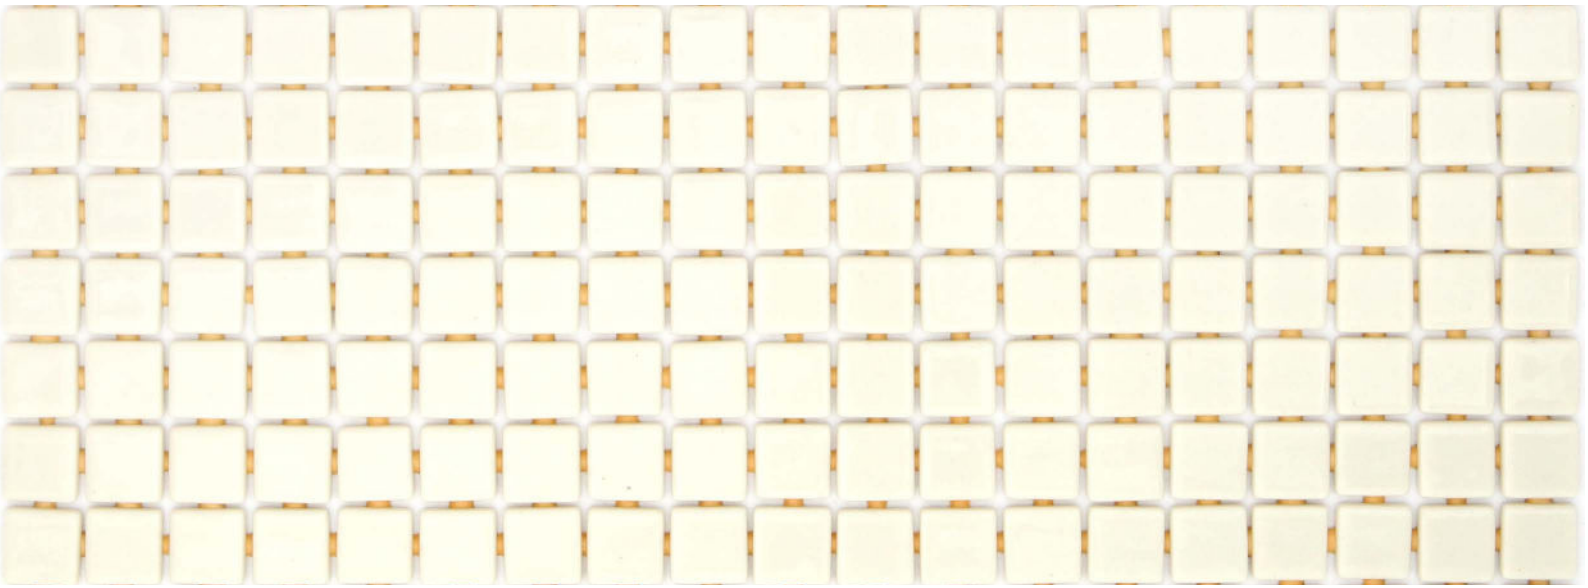

## 2551-A

L I S A

**2551-A**, from the Lisa collection, is a flat-colour mosaic specially designed for cladding interiors, swimming pools, spas, saunas and wellness spaces. Solid and striking colours.