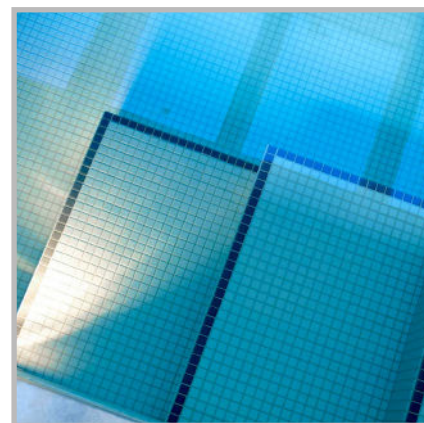

Available format & finish

Standard

25mm
Standard

36mm
Standard