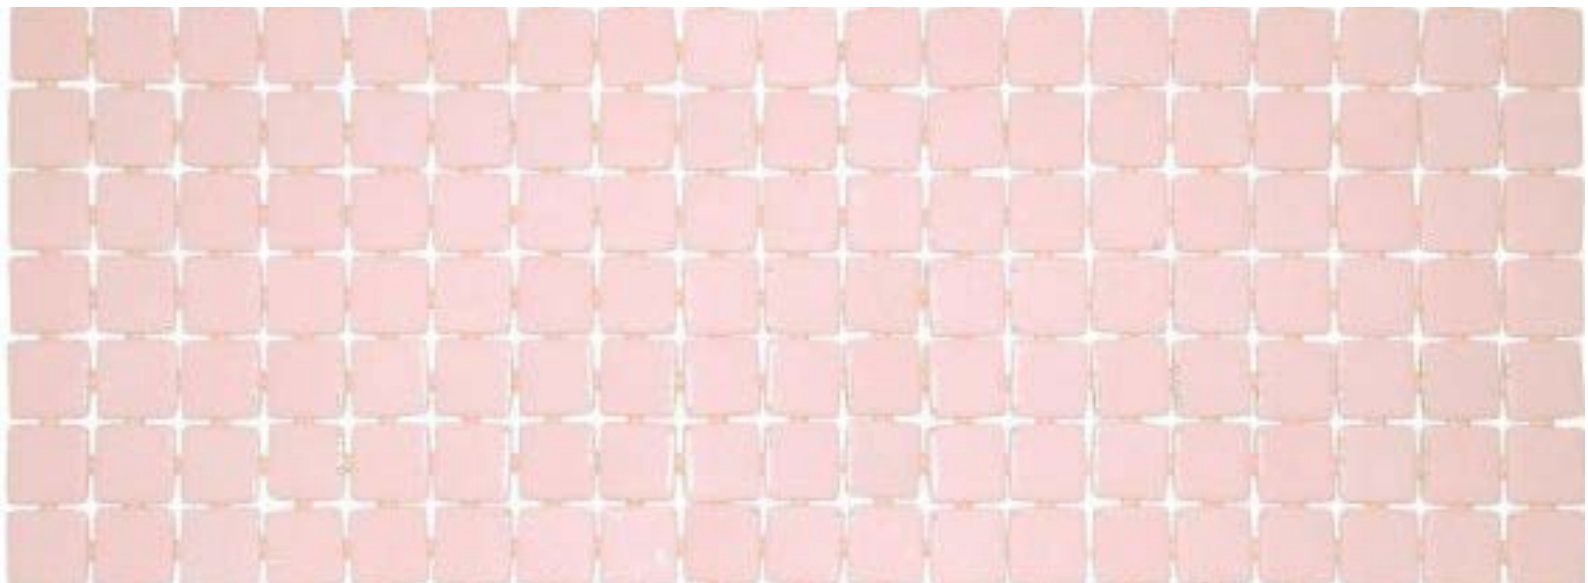

ezarri

Dreams
are made
of mosaics

2552-A

L I S A