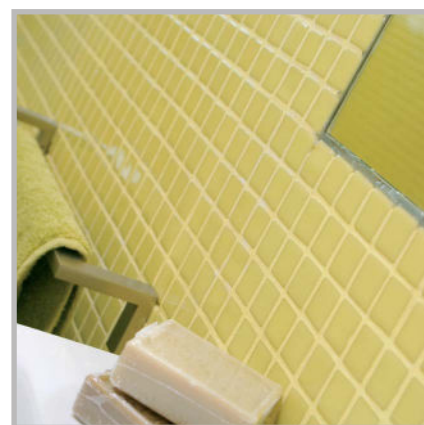

ezarri

Dreams
are made
of mosaics

2554-C

L I S A

2554-C, from the Lisa collection, is a flat-colour mosaic specially designed for cladding interiors, swimming pools, spas, saunas and wellness spaces. Solid and striking colours.

Available format & finish

Standard

25mm
Standard

36mm
Standard

Jointpoint System

Maximum grip surface. 92% Of the mosaic's surface is free for applying the adhesive. Durability guarantee.

Ease of installation. 25% Time saving compared with the paper-based panelling system.

Excellent finishes. Thanks to the ease of installation and visual control for tile placement.

Not affected by moisture. Does not expand or contract like mesh or paper-based panelling systems.

Exclusive jointpoint adhesive formula. Jointpoint provides the perfect combination of malleability and stiffness. It is flexible and easy to cut.