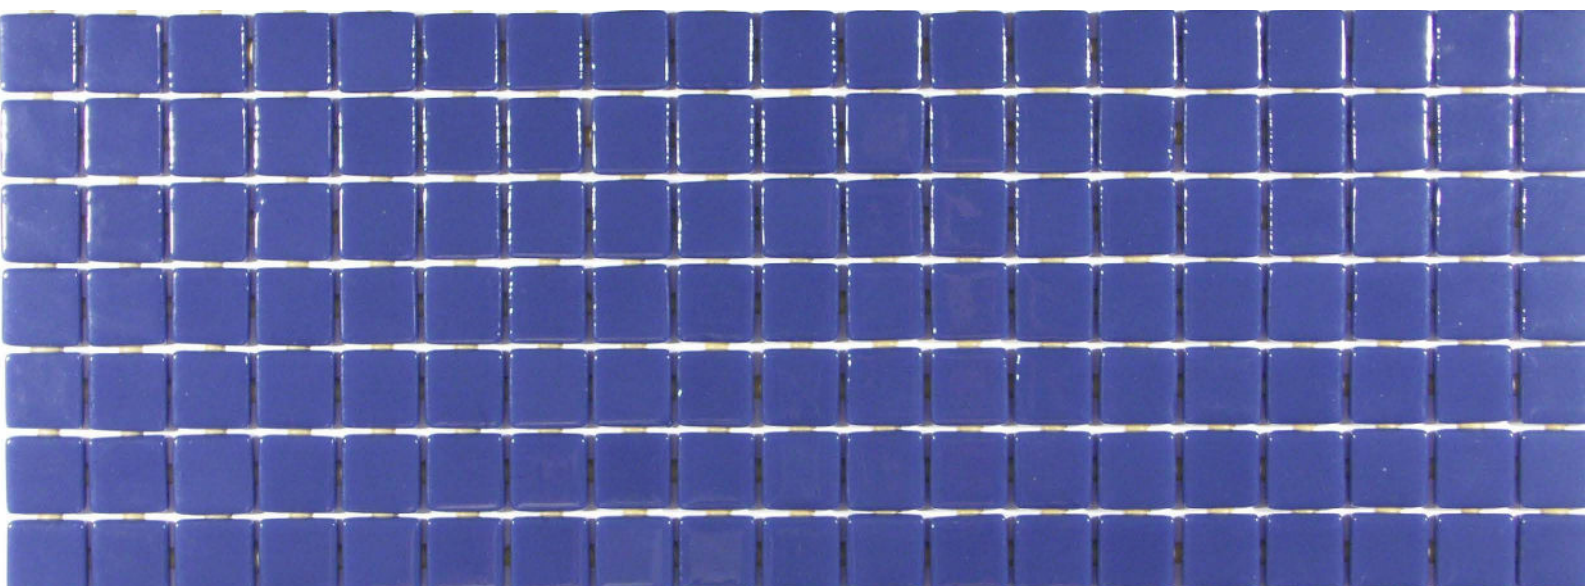

ezarri

Dreams
are made
of mosaics

2556-C

L I S A

Available format & finish

25mm
Standard

36mm
Standard

2556-C, from the Lisa collection, is a flat-colour mosaic specially designed for cladding interiors, swimming pools, spas, saunas and wellness spaces. Solid and striking colours.

Jointpoint System

Maximum grip surface 92% of the mosaic's surface is free for applying the adhesive. Durability guarantee.

Ease of installation. 25% time saving compared with the paper-based panelling system.

Excellent finishes. Thanks to the ease of installation and visual control for tile placement

Not affected by moisture. Does not expand or contract like mesh or paper-based panelling systems.

Exclusive jointpoint adhesive formula jointpoint provides the perfect combination of malleability and stiffness. It is flexible and easy to cut.

Even the smallest area is uniform and controllable. Jointpoint has minimal thickness and is very uniform and controllable.

Water absorption	UNE EN ISO 10545-3	Result: E=0,1%
Scratch resistance	UNE EN ISO 10545-7	Classification: PEI = 4
Stain resistance	UNE EN ISO 10545-14	Classification: 1-5-5
Scratch hardness	UNE 67101 (escala de Mohs)	Class 7
Resistance to freezing	UNE EN ISO 10545-12	Resistant
Chemical resistance	UNE EN ISO 10545-13	Classification: A