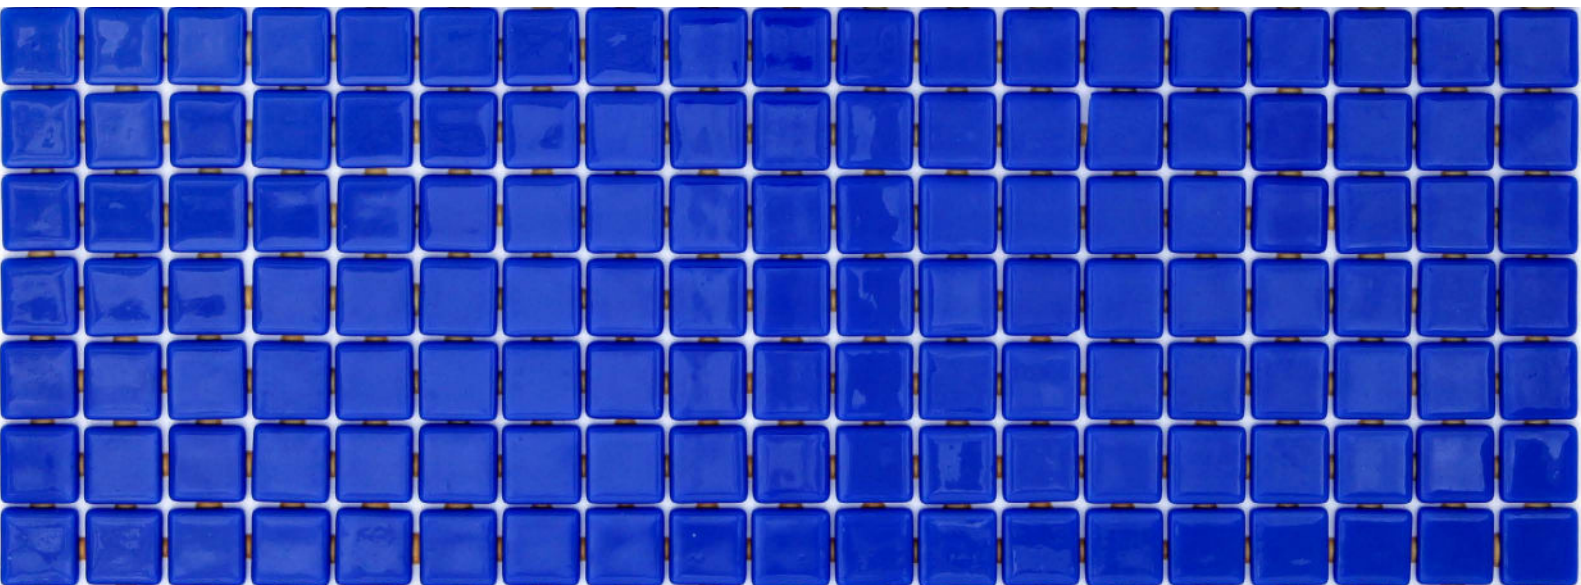

## 2557-D

L I S A

**2557-D**, from the Lisa collection, is a flat-colour mosaic specially designed for cladding interiors, swimming pools, spas, saunas and wellness spaces. Solid and striking colours.