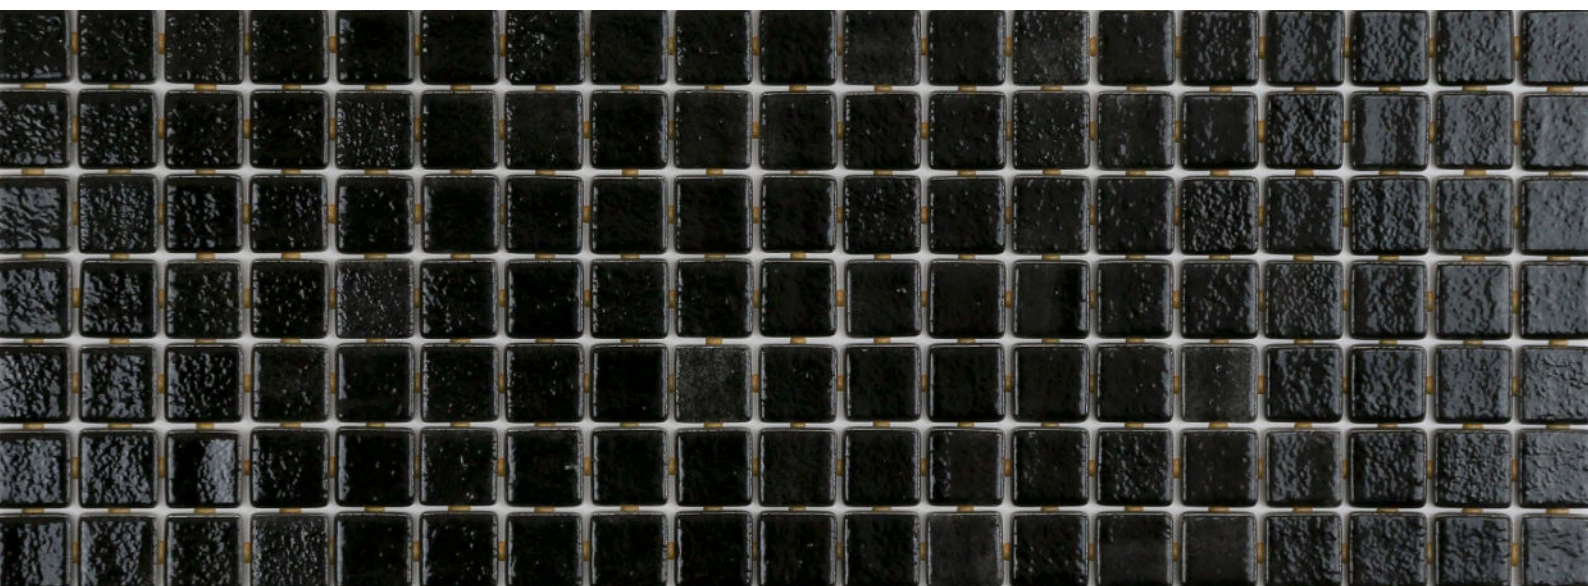

ezarri

Dreams
are made
of mosaics

2501-B

N I E B L A

2501-B, from the Niebla collection, is a mosaic in hazy colours specially designed for cladding interiors, swimming pools, spas, saunas and wellness spaces.

Available format & finish

Jointpoint System

Maximum grip surface. 92% Of the mosaic's surface is free for applying the adhesive. Durability guarantee.

Ease of installation. 25% Time saving compared with the paper-based panelling system.

Excellent finishes. Thanks to the ease of installation and visual control for tile placement.

Not affected by moisture. Does not expand or contract like mesh or paper-based panelling systems.

Exclusive jointpoint adhesive formula. Jointpoint provides the perfect combination of malleability and stiffness. It is flexible and easy to cut.

Even the smallest area is uniform and controllable. Jointpoint has minimal thickness and is very uniform and controllable.

Water absorption	UNE EN ISO 10545-3	Result: E=0,1%
Scratch resistance	UNE EN ISO 10545-7	Classification: PEI = 4
Stain resistance	UNE EN ISO 10545-14	Classification: 1-5-5
Scratch hardness	UNE 67101 (escala de Mohs)	Class 7
Resistance to freezing	UNE EN ISO 10545-12	Resistant
Chemical resistance	UNE EN ISO 10545-13	Classification: A