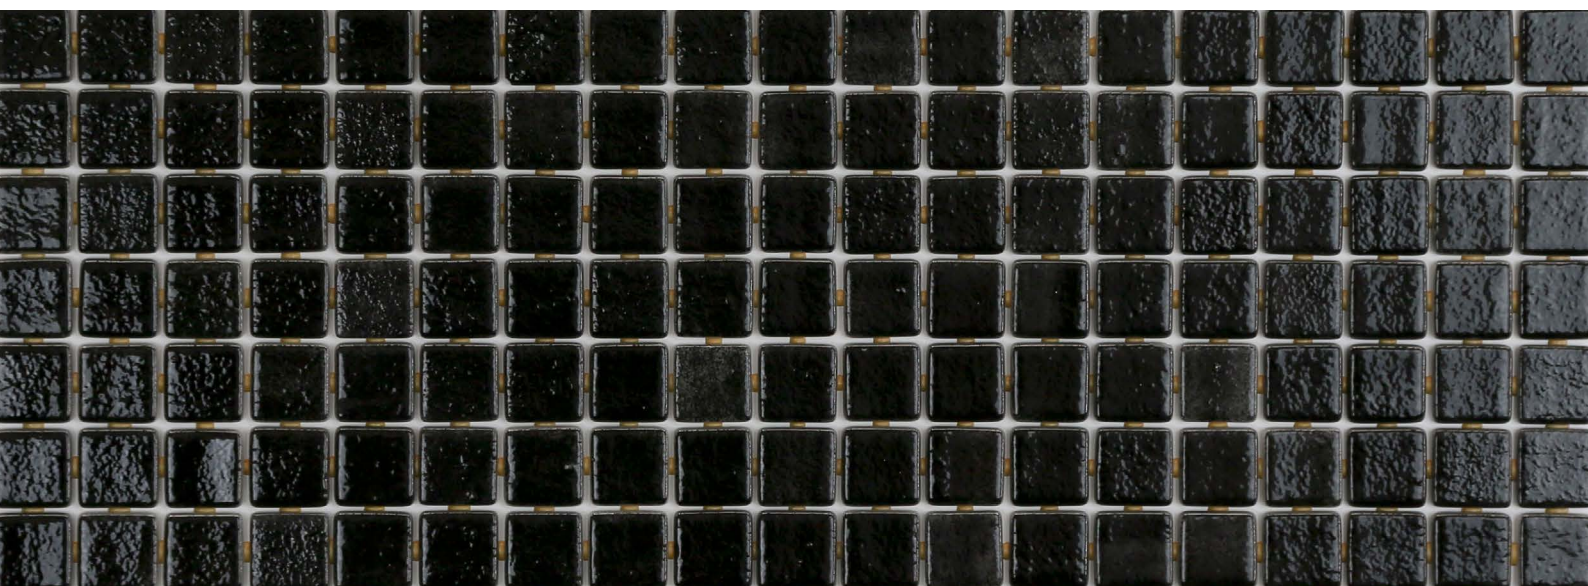

ezarri

Dreams
are made
of mosaics

2501-B

N I E B L A

2501-B, from the Niebla collection, is a mosaic in hazy colours specially designed for cladding interiors, swimming pools, spas, saunas and wellness spaces.

Available format & finish

Jointpoint System

Maximum grip surface. 92% Of the mosaic's surface is free for applying the adhesive. Durability guarantee.

Ease of installation. 25% Time saving compared with the paper-based panelling system.

Excellent finishes. Thanks to the ease of installation and visual control for tile placement.

Not affected by moisture. Does not expand or contract like mesh or paper-based panelling systems.

Exclusive jointpoint adhesive formula. Jointpoint provides the perfect combination of malleability and stiffness. It is flexible and easy to cut.

Even the smallest area is uniform and controllable. Jointpoint has minimal thickness and is very uniform and controllable.

Water absorption	UNE EN ISO 10545-3	Result: E=0,1%
Scratch resistance	UNE EN ISO 10545-7	Classification: PEI = 4
Stain resistance	UNE EN ISO 10545-14	Classification: 1-5-5
Scratch hardness	UNE 67101 (escala de Mohs)	Class 7
Resistance to freezing	UNE EN ISO 10545-12	Resistant
Chemical resistance	UNE EN ISO 10545-13	Classification: A