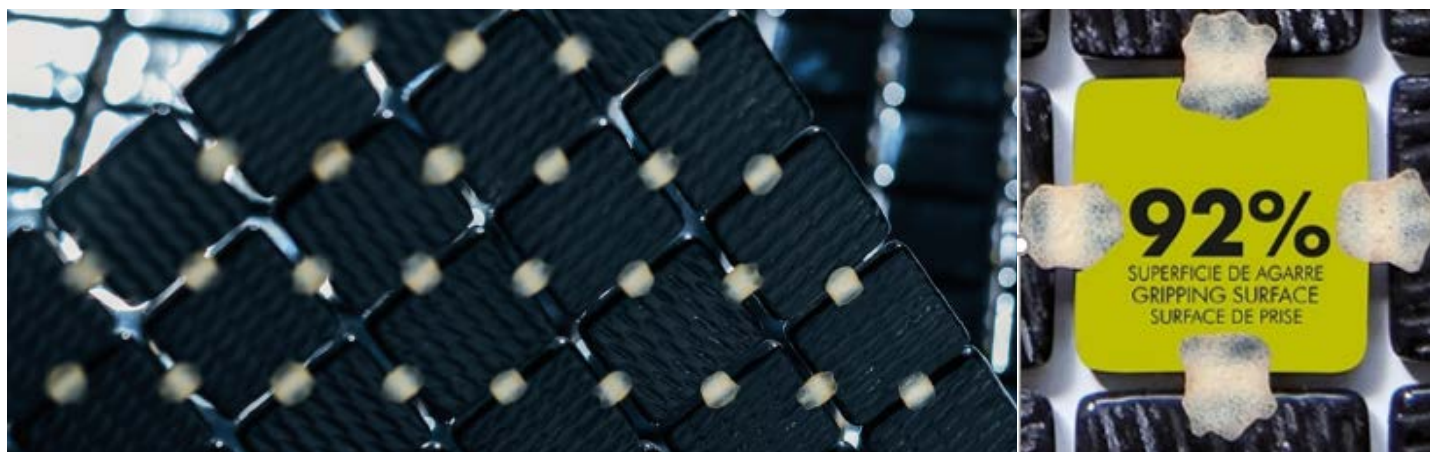

ezarri

Dreams
are made
of mosaics

2501-B

N I E B L A

2501-B, from the Niebla collection, is a mosaic in hazy colours specially designed for cladding interiors, swimming pools, spas, saunas and wellness spaces.

Available format & finish

Jointpoint System

Maximum grip surface. 92% Of the mosaic's surface is free for applying the adhesive. Durability guarantee.

Ease of installation. 25% Time saving compared with the paper-based panelling system.

Excellent finishes. Thanks to the ease of installation and visual control for tile placement.

Not affected by moisture. Does not expand or contract like mesh or paper-based panelling systems.

Exclusive jointpoint adhesive formula. Jointpoint provides the perfect combination of malleability and stiffness. It is flexible and easy to cut.

Even the smallest area is uniform and controllable. Jointpoint has minimal thickness and is very uniform and controllable.

Water absorption	UNE EN ISO 10545-3	Result: E=0,1%
Scratch resistance	UNE EN ISO 10545-7	Classification: PEI = 4
Stain resistance	UNE EN ISO 10545-14	Classification: 1-5-5
Scratch hardness	UNE 67101 (escala de Mohs)	Class 7
Resistance to freezing	UNE EN ISO 10545-12	Resistant
Chemical resistance	UNE EN ISO 10545-13	Classification: A