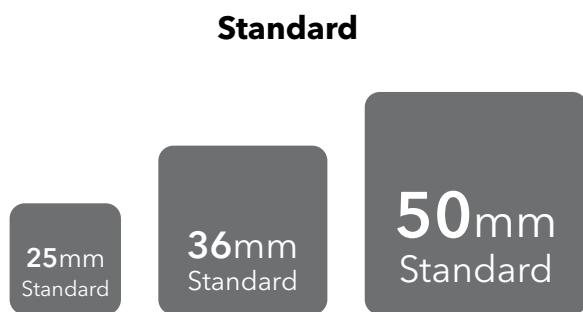

ezarri

Dreams
are made
of mosaics

2501-B

N I E B L A

2501-B, from the Niebla collection, is a mosaic in hazy colours specially designed for cladding interiors, swimming pools, spas, saunas and wellness spaces.

Available format & finish

Jointpoint System

Maximum grip surface. 92% Of the mosaic's surface is free for applying the adhesive. Durability guarantee.

Ease of installation. 25% Time saving compared with the paper-based panelling system.