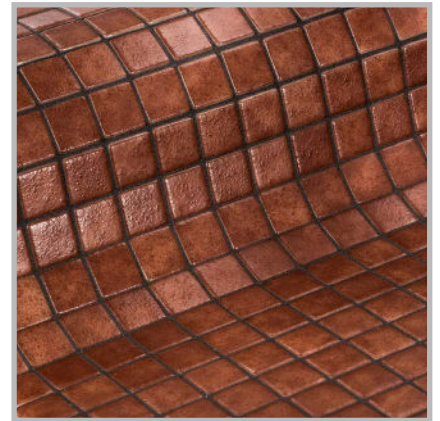

Available format & finish

2504-A Safe Step

Indicative test results P5 (testing done upon request)

2504-A Safe, this mosaic is with the Safe-Steps system, an extremely safe non-coarse, anti-slip mosaic, designed to be as safe to walk on as a pavement. Anti-slip mosaic for swimming pools, bathrooms, built-in showers, spas and wellness spaces. Safety or beauty? There's no need to choose.