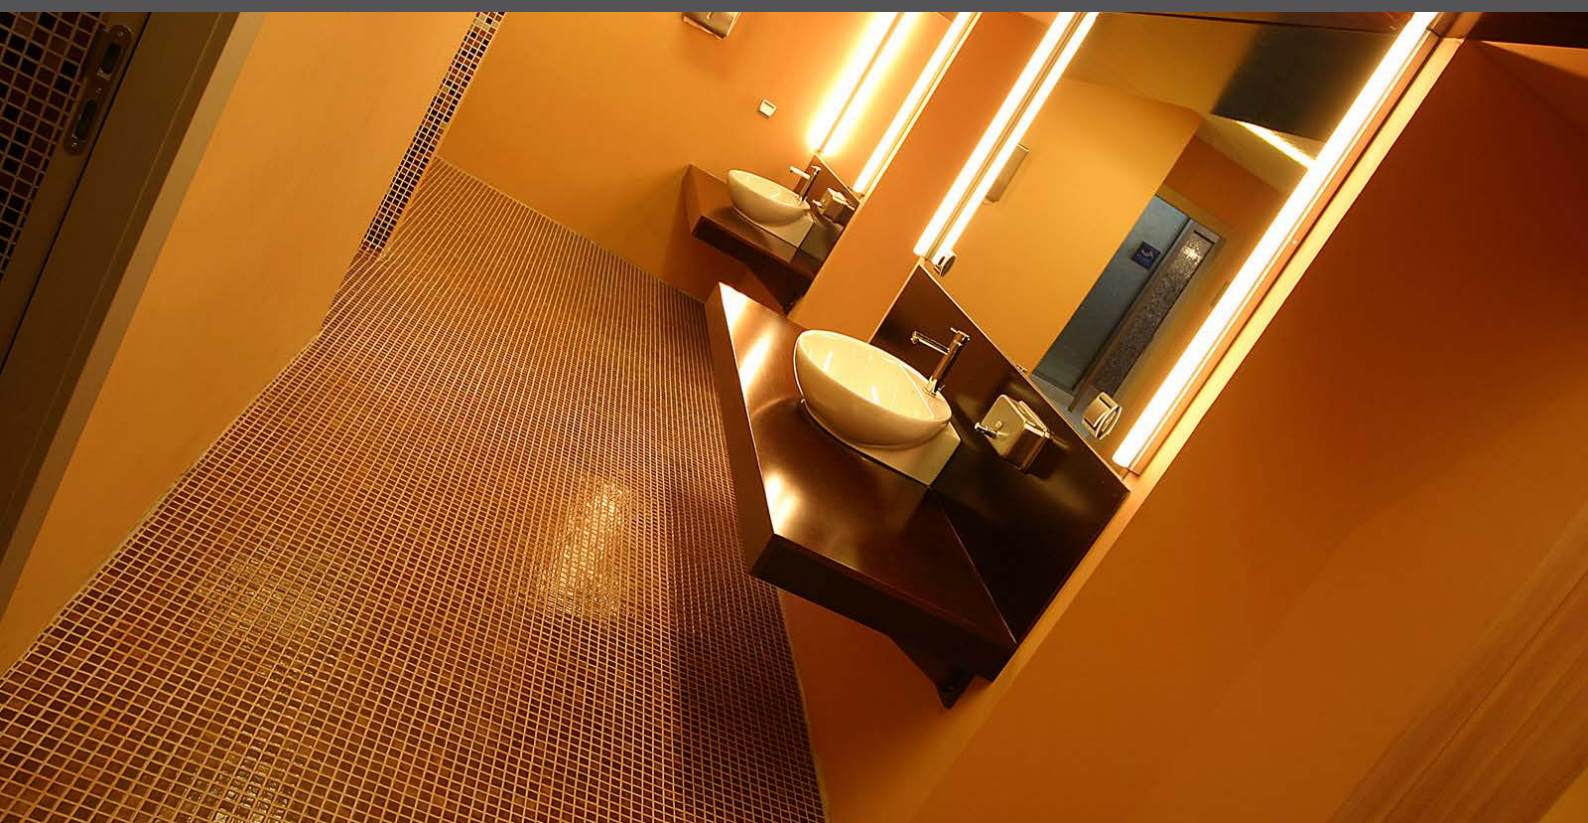

## 2504-A

N I E B L A

**2504-A**, from the Niebla collection, is a mosaic in hazy colours specially designed for cladding interiors, swimming pools, spas, saunas and wellness spaces.