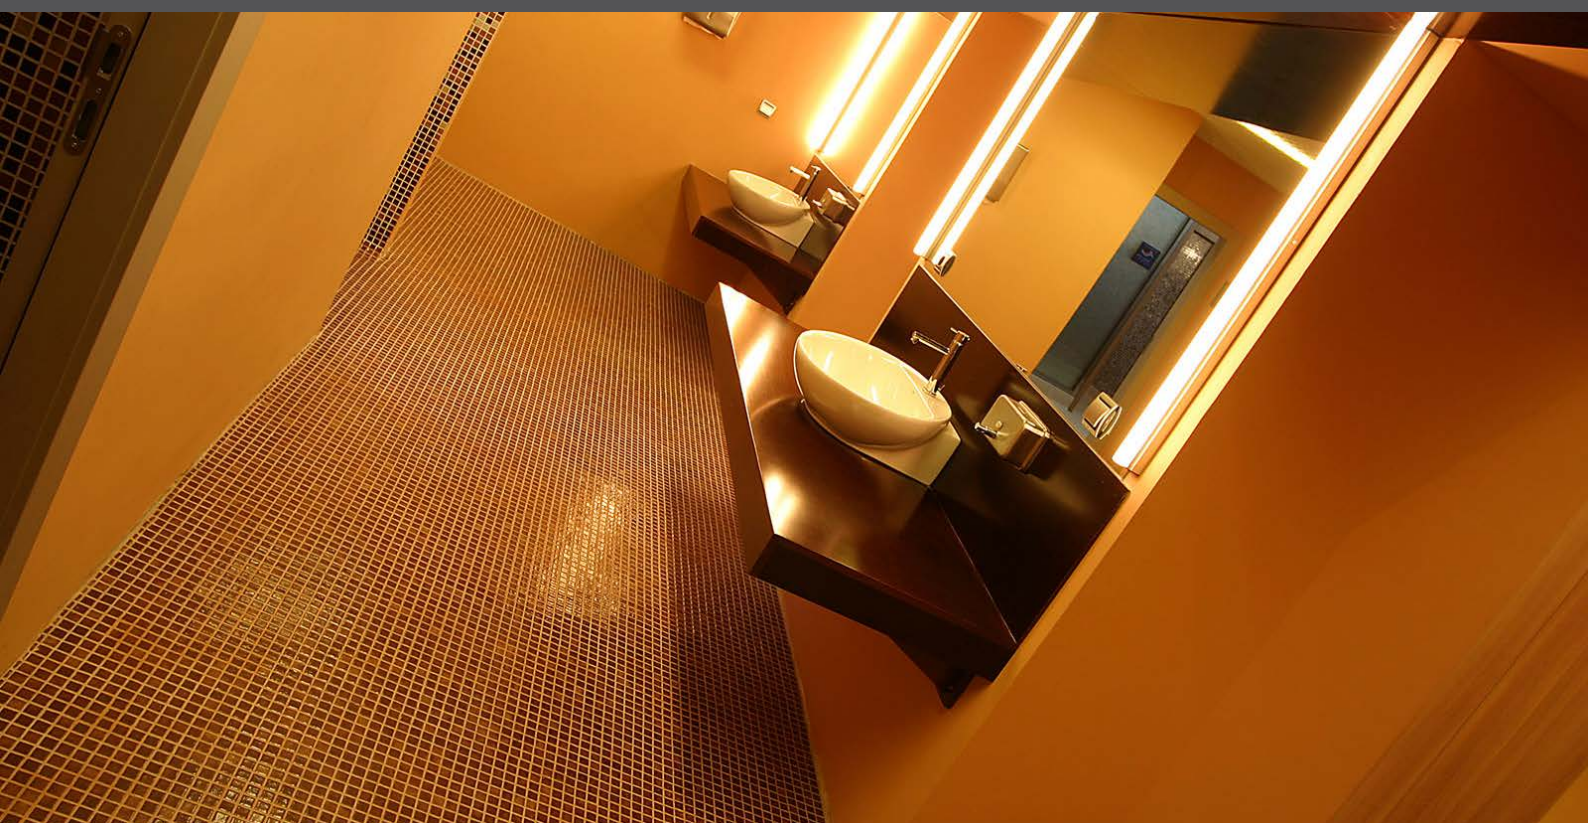

ezarri

Dreams
are made
of mosaics

2504-A

N I E B L A

2504-A, from the Niebla collection, is a mosaic in hazy colours specially designed for cladding interiors, swimming pools, spas, saunas and wellness spaces.

Available format & finish

2504-A Safe Step

Indicative test results P5 (testing done upon request)

2504-A Safe, this mosaic is with the Safe-Steps system, an extremely safe non-coarse, anti-slip mosaic, designed to be as safe to walk on as a pavement. Anti-slip mosaic for swimming pools, bathrooms, built-in showers, spas and wellness spaces. Safety or beauty? There's no need to choose.