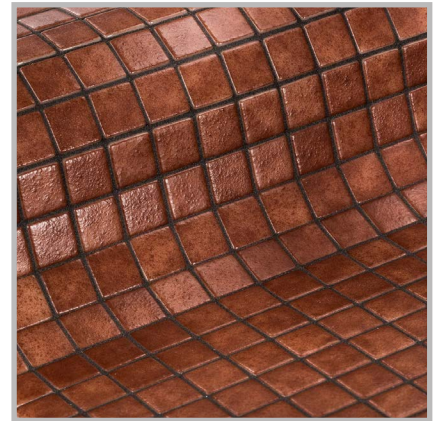

Available format & finish

2504-A Safe Step

Indicative test results P5 (testing done upon request)

2504-A Safe, this mosaic is with the Safe-Steps system, an extremely safe non-coarse, anti-slip mosaic, designed to be as safe to walk on as a pavement. Anti-slip mosaic for swimming pools, bathrooms, built-in showers, spas and wellness spaces. Safety or beauty? There's no need to choose.