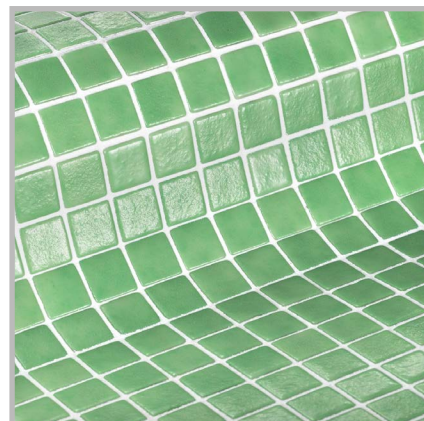

## 2507-A

N I E B L A

**2507-A**, from the Niebla collection, is a mosaic in hazy colours specially designed for cladding interiors, swimming pools, spas, saunas and wellness spaces.

### Available format & finish

Standard

Safe Step

25mm  
Standard

36mm  
Standard

50mm  
Standard

25mm  
SAFE STEPS  
ANTI-SLIP  
FINISH