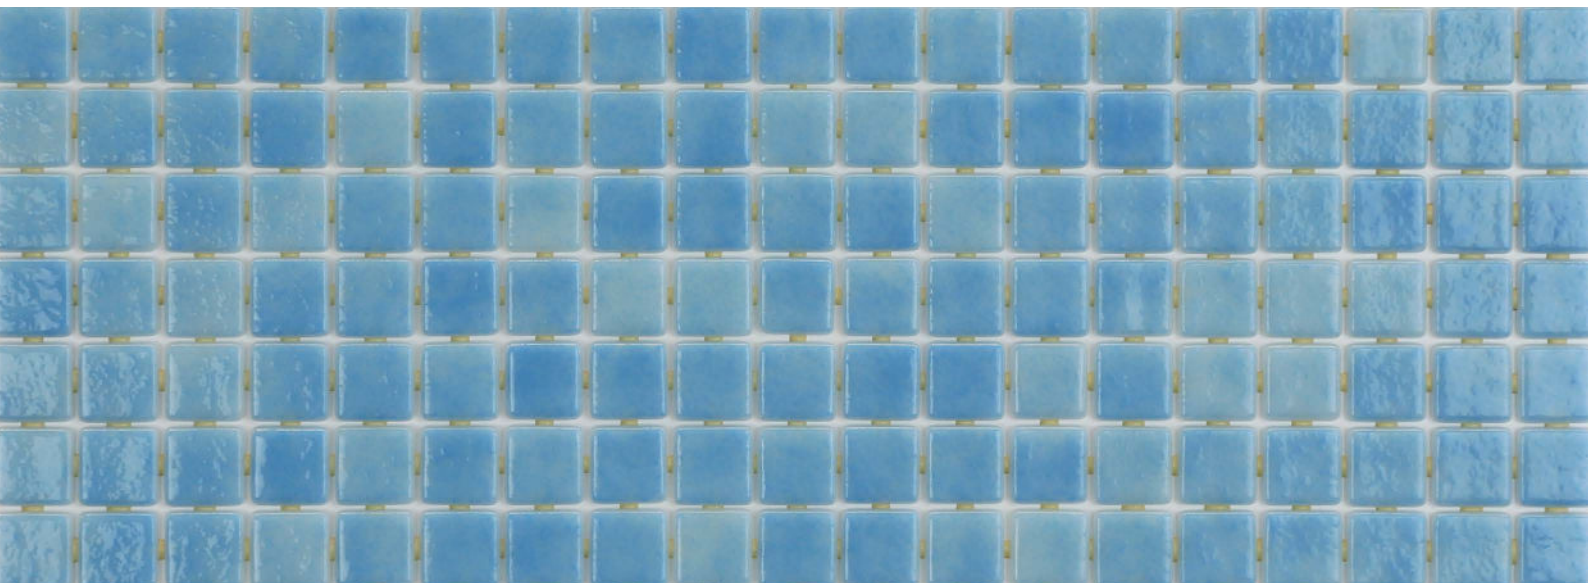

## 2508-A

N I E B L A

**2508-A**, from the Niebla collection, is a mosaic in hazy colours specially designed for cladding interiors, swimming pools, spas, saunas and wellness spaces.