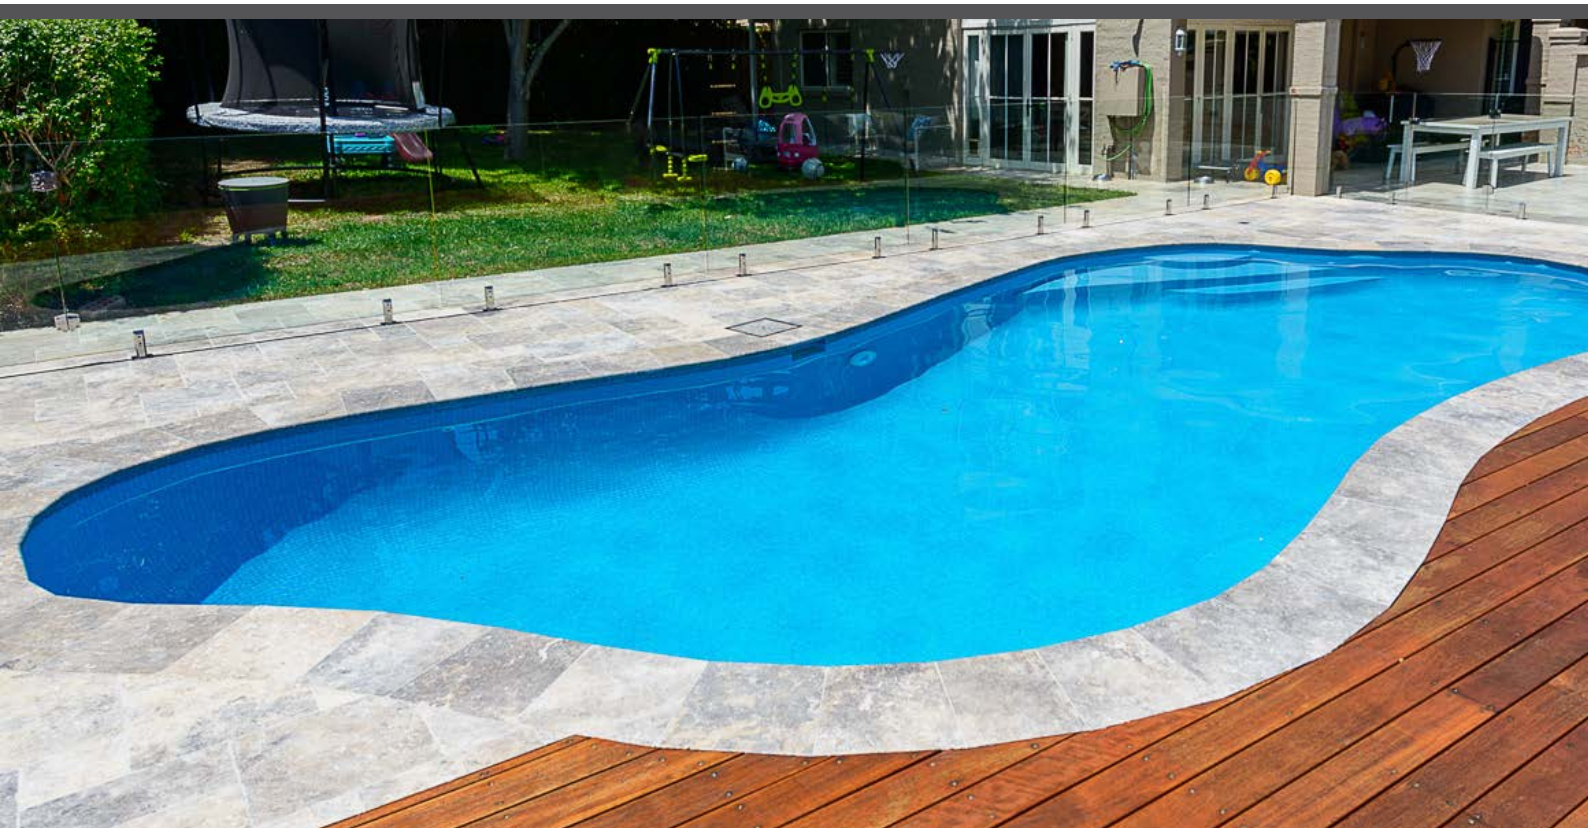

## 2508-A

N I E B L A

**2508-A**, from the Niebla collection, is a mosaic in hazy colours specially designed for cladding interiors, swimming pools, spas, saunas and wellness spaces.