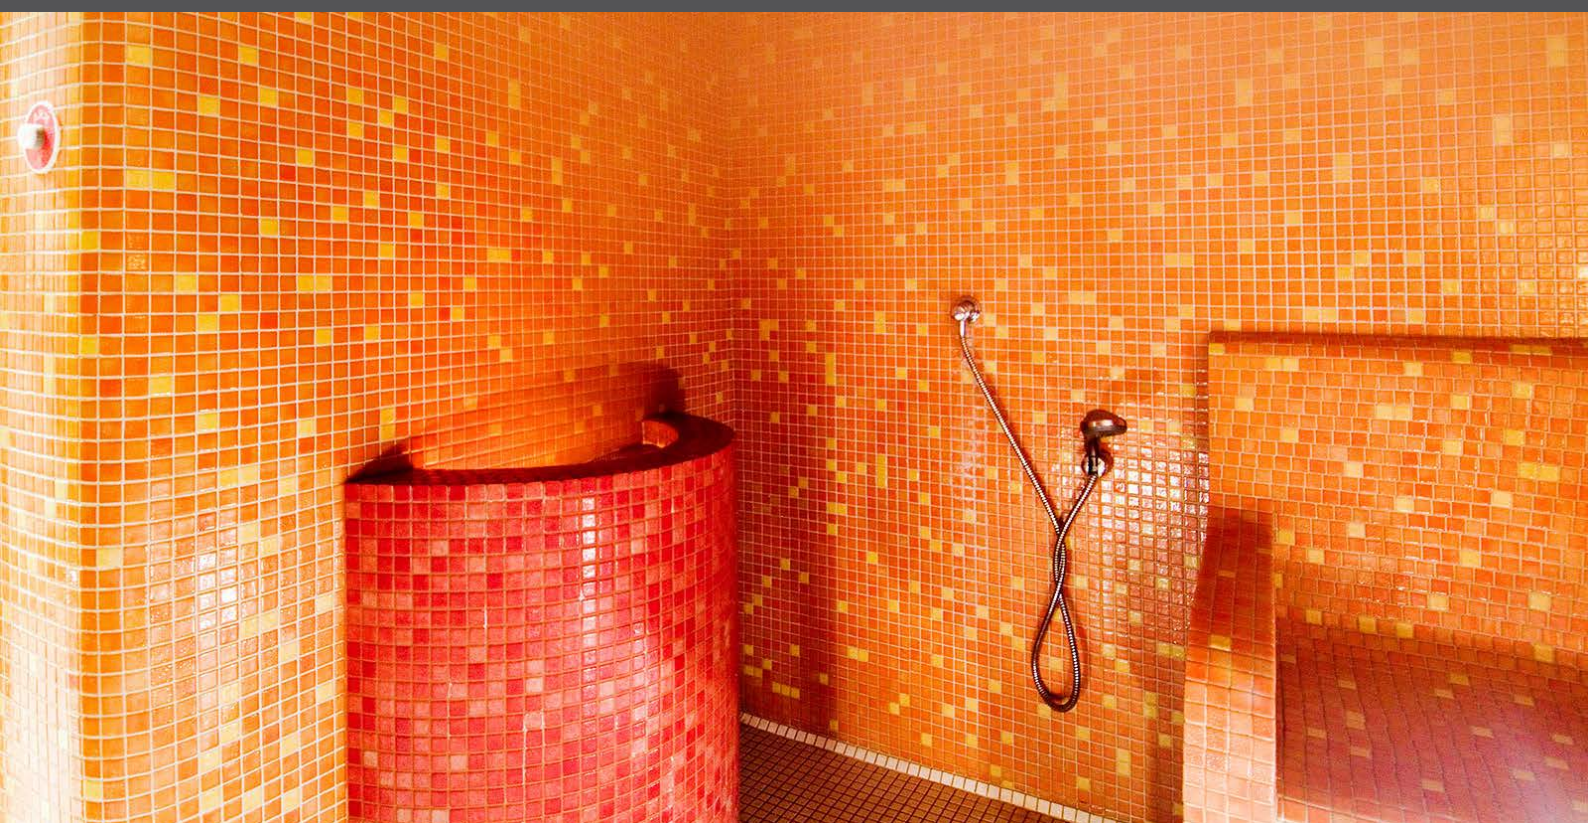

## 2509-C

N I E B L A

**2509-C**, from the Niebla collection, is a mosaic in hazy colours specially designed for cladding interiors, swimming pools, spas, saunas and wellness spaces.

## 2509-C Safe Step

**Indicative test results P5 (testing done upon request)**

2509-C Safe, this mosaic is with the Safe-Steps system, an extremely safe non-coarse, anti-slip mosaic, designed to be as safe to walk on as a pavement. Anti-slip mosaic for swimming pools, bathrooms, built-in showers, spas and wellness spaces. Safety or beauty? There's no need to choose.