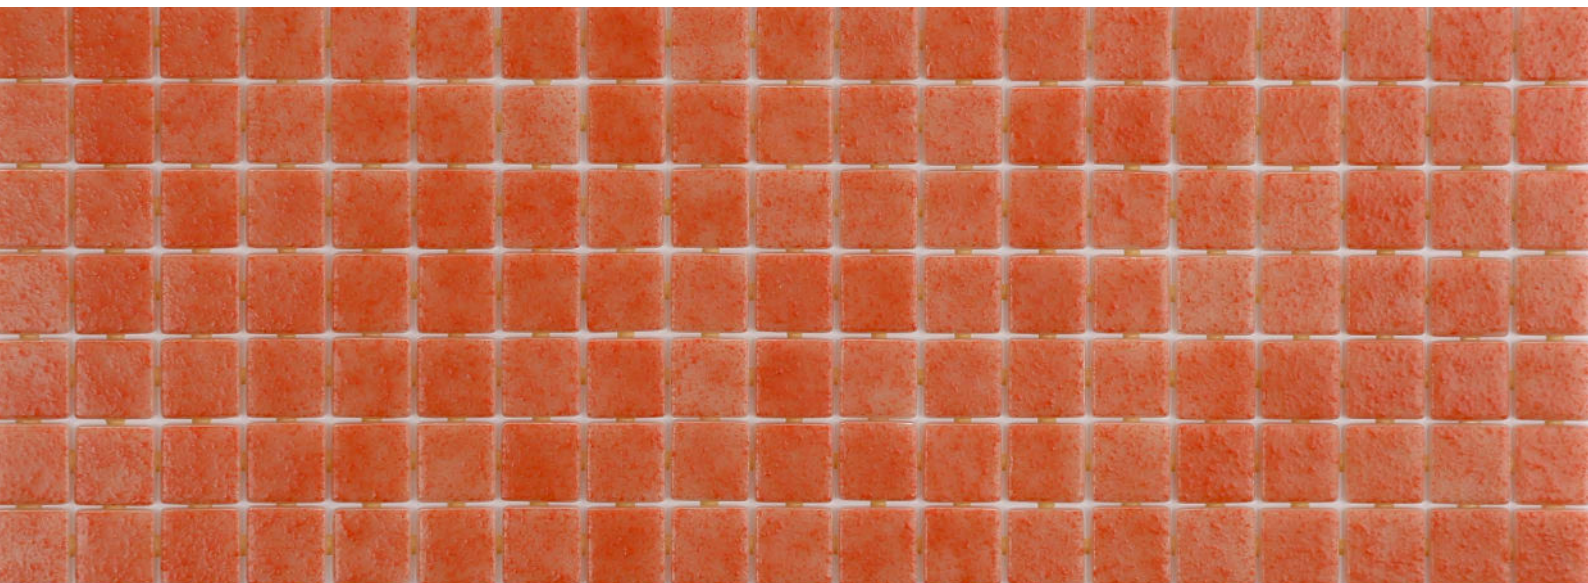

## 2509-C

N I E B L A

**2509-C**, from the Niebla collection, is a mosaic in hazy colours specially designed for cladding interiors, swimming pools, spas, saunas and wellness spaces.