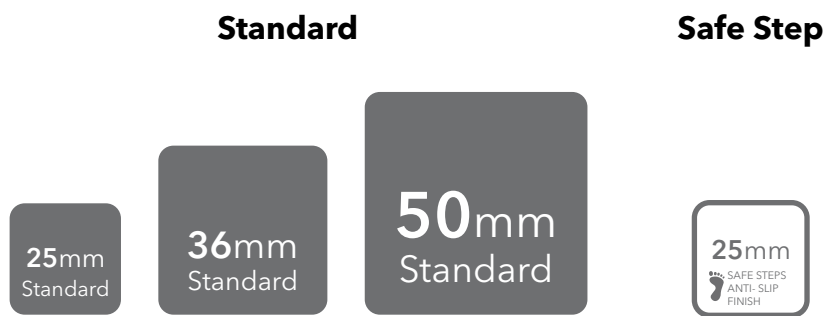

## 2509-C

N I E B L A

**2509-C**, from the Niebla collection, is a mosaic in hazy colours specially designed for cladding interiors, swimming pools, spas, saunas and wellness spaces.

# Available format & finish