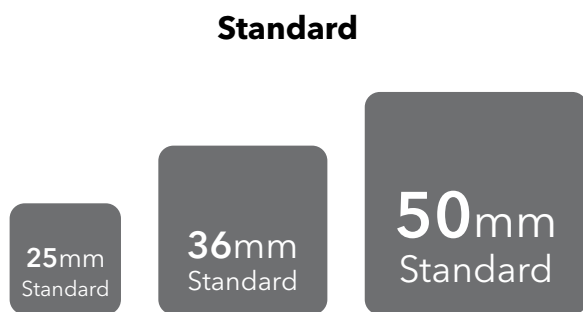

Available format & finish