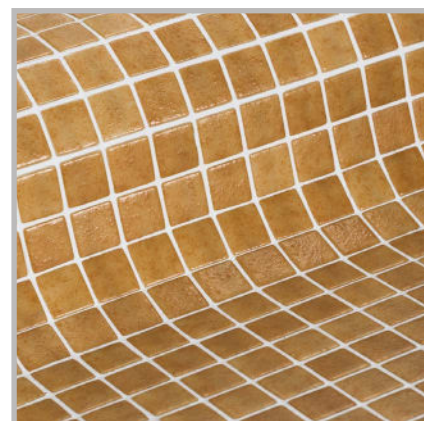

ezarri

Dreams
are made
of mosaics

2511-A

N I E B L A

2511-A, from the Niebla collection, is a mosaic in hazy colours specially designed for cladding interiors, swimming pools, spas, saunas and wellness spaces.

Available format & finish

Standard

Safe Step

25mm
Standard

36mm
Standard

50mm
Standard

25mm
SAFE STEPS
ANTI-SLIP
FINISH

2511-A Safe Step