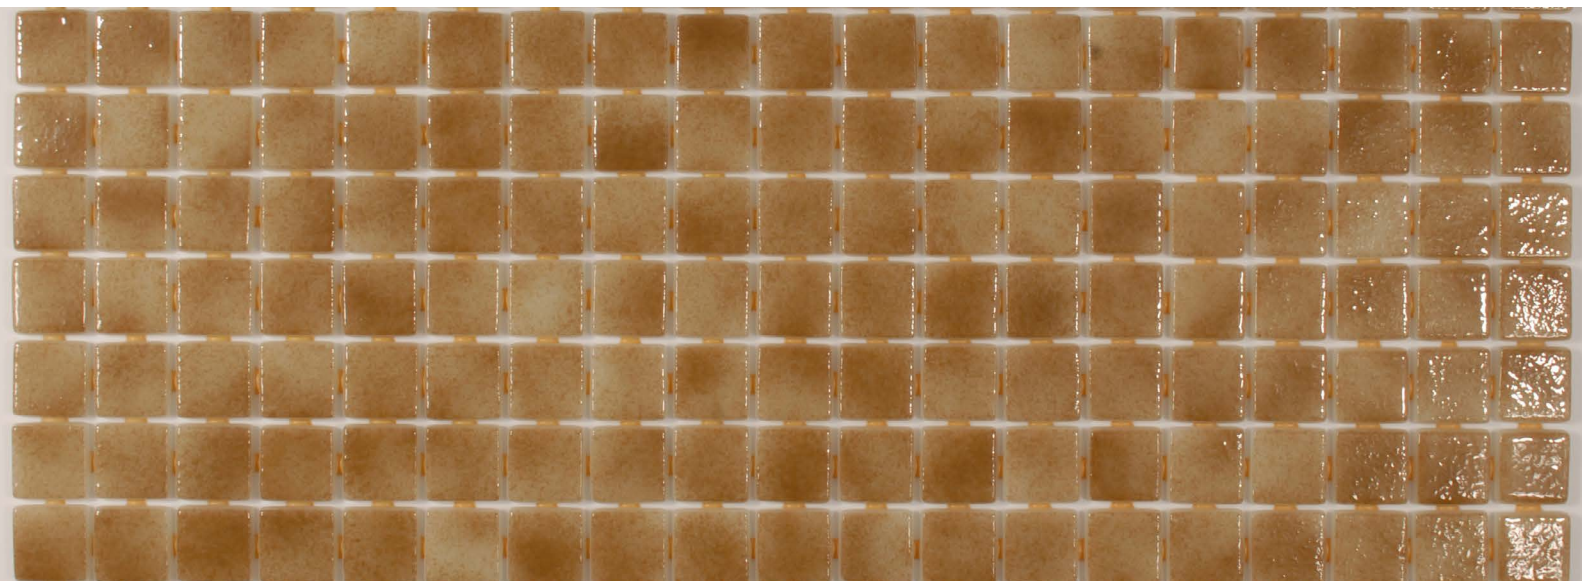

ezarri

Dreams
are made
of mosaics

2513-A

N I E B L A