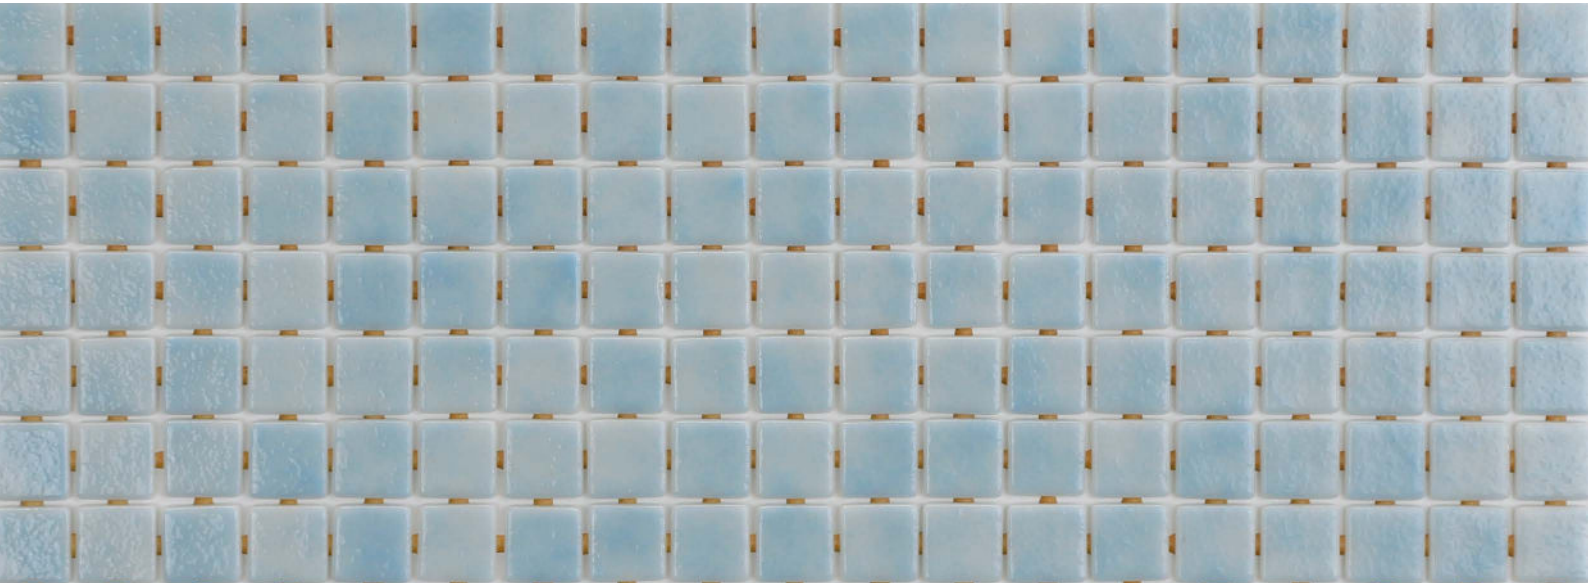

ezarri

Dreams
are made
of mosaics

2521-B

N I E B L A

2521-B, from the Niebla collection, is a mosaic in hazy colours specially designed for cladding interiors, swimming pools, spas, saunas and wellness spaces.

Available format & finish

2521-B Safe Step

Indicative test results P5 (testing done upon request)

2521-B Safe, this mosaic is with the Safe-Steps system, an extremely safe non-coarse, anti-slip mosaic, designed to be as safe to walk on as a pavement. Anti-slip mosaic for swimming pools, bathrooms, built-in showers, spas and wellness spaces. Safety or beauty? There's no need to choose.

Excellent finishes. Thanks to the ease of installation and visual control for tile placement

Not affected by moisture. Does not expand or contract like mesh or paper-based panelling systems.

Exclusive jointpoint adhesive formula jointpoint provides the perfect combination of malleability and stiffness. It is flexible and easy to cut.

Even the smallest area is uniform and controllable. Jointpoint has minimal thickness and is very uniform and controllable.

Water absorption	UNE EN ISO 10545-3	Result: E=0,1%
Scratch resistance	UNE EN ISO 10545-7	Classification: PEI = 4
Stain resistance	UNE EN ISO 10545-14	Classification: 1-5-5
Scratch hardness	UNE 67101 (escala de Mohs)	Class 7
Resistance to freezing	UNE EN ISO 10545-12	Resistant
Chemical resistance	UNE EN ISO 10545-13	Classification: A