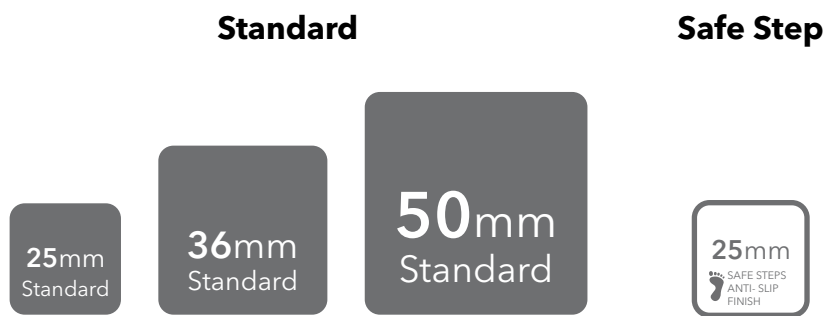

ezarri

Dreams
are made
of mosaics

2522-B

N I E B L A

2522-B, from the Niebla collection, is a mosaic in hazy colours specially designed for cladding interiors, swimming pools, spas, saunas and wellness spaces.

Available format & finish

2522-B Safe Step

Indicative test results P5 (testing done upon request)

2522-B Safe, this mosaic is with the Safe-Steps system, an extremely safe non-coarse, anti-slip mosaic, designed to be as safe to walk on as a pavement. Anti-slip mosaic for swimming pools, bathrooms, built-in showers, spas and wellness spaces. Safety or beauty? There's no need to choose.

Jointpoint System

Maximum grip surface 92% of the mosaic's surface is free for applying the adhesive. Durability guarantee.

Ease of installation. 25% time saving compared with the paper-based panelling system.