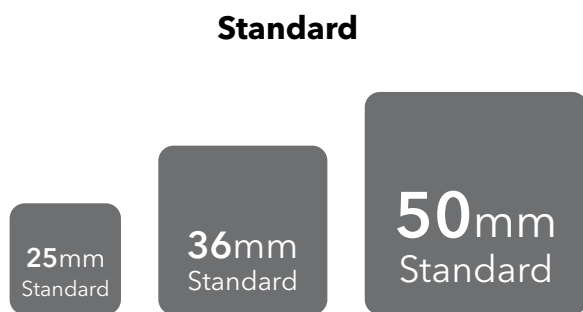

Available format & finish