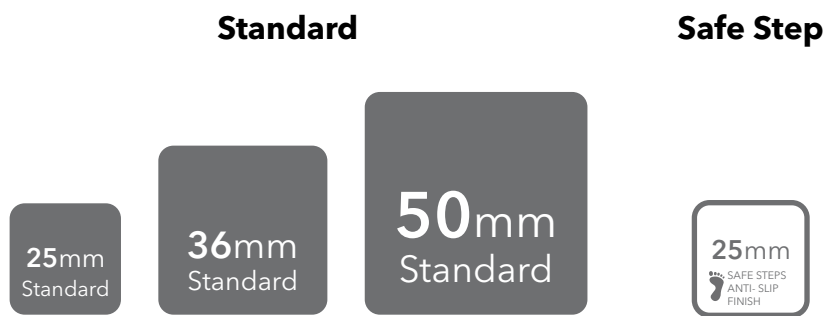

Available format & finish

2529-B Safe Step - P4 Rated As 4586-2013

[DOWNLOAD TEST RESULT](#)

2529-B Safe, this mosaic is with the Safe-Steps system, an extremely safe non-coarse, anti-slip mosaic, designed to be as safe to walk on as a pavement. Anti-slip mosaic for swimming pools, bathrooms, built-in showers, spas and wellness spaces. Safety or beauty? There's no need to choose.