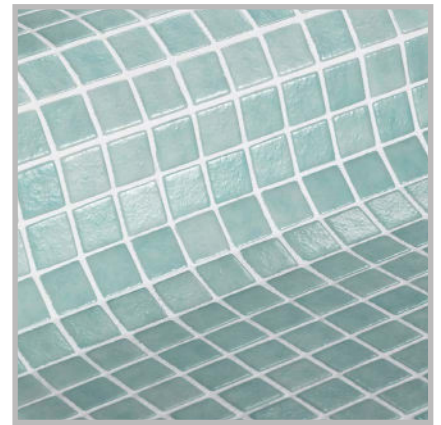

Available format & finish

2529-B Safe Step - P4 Rated As 4586-2013

[DOWNLOAD TEST RESULT](#)

2529-B Safe, this mosaic is with the Safe-Steps system, an extremely safe non-coarse, anti-slip mosaic, designed to be as safe to walk on as a pavement. Anti-slip mosaic for swimming pools, bathrooms, built-in showers, spas and wellness spaces. Safety or beauty? There's no need to choose.