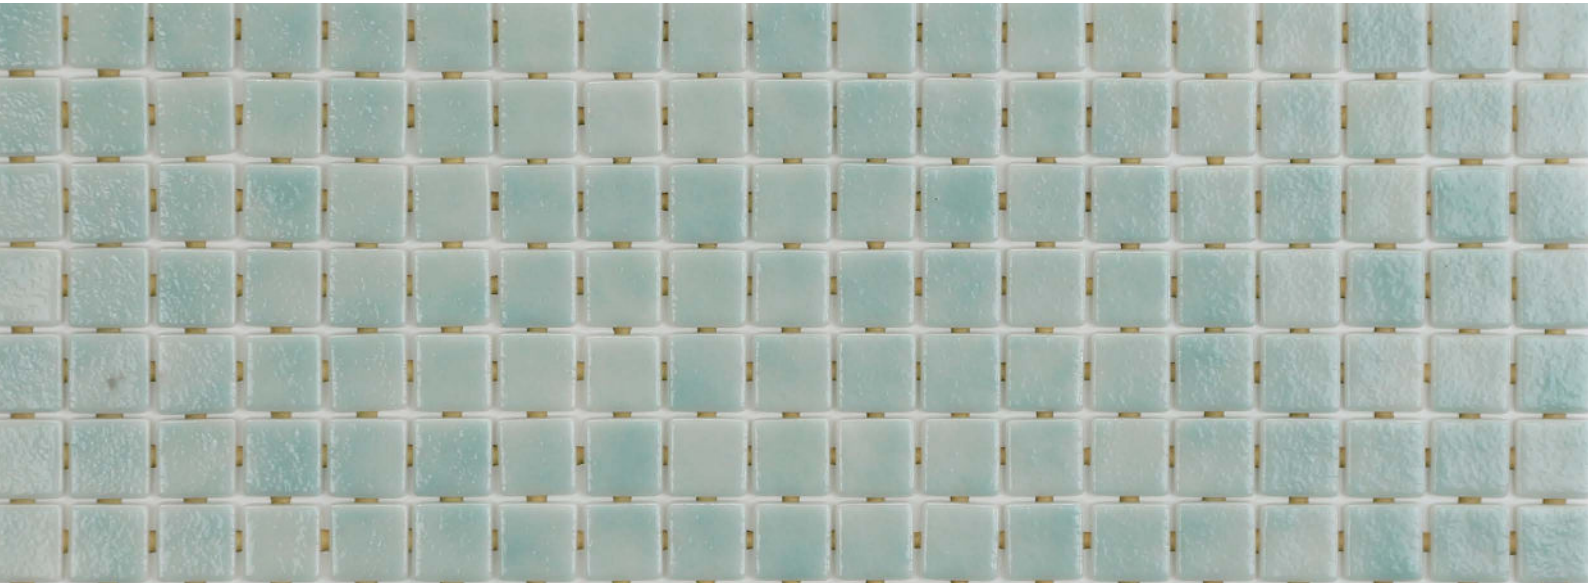

ezarri

Dreams
are made
of mosaics

2529-B

N I E B L A

2529-B, from the Niebla collection, is a mosaic in hazy colours specially designed for cladding interiors, swimming pools, spas, saunas and wellness spaces.

Excellent finishes. Thanks to the ease of installation and visual control for tile placement

Not affected by moisture. Does not expand or contract like mesh or paper-based panelling systems.

Exclusive jointpoint adhesive formula jointpoint provides the perfect combination of malleability and stiffness. It is flexible and easy to cut.