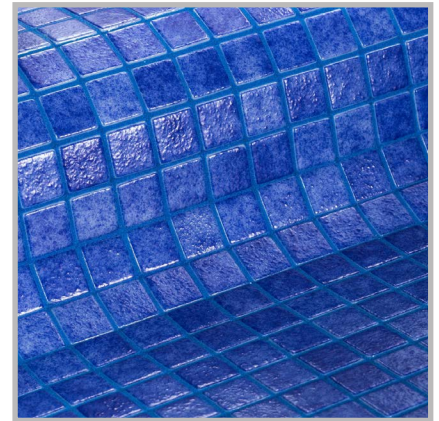

Available format & finish

2562-B Safe Step

Indicative test results P5 (testing done upon request)

2562-B Safe, this mosaic is with the Safe-Steps system, an extremely safe non-coarse, anti-slip mosaic, designed to be as safe to walk on as a pavement. Anti-slip mosaic for swimming pools, bathrooms, built-in showers, spas and wellness spaces. Safety or beauty? There's no need to choose.