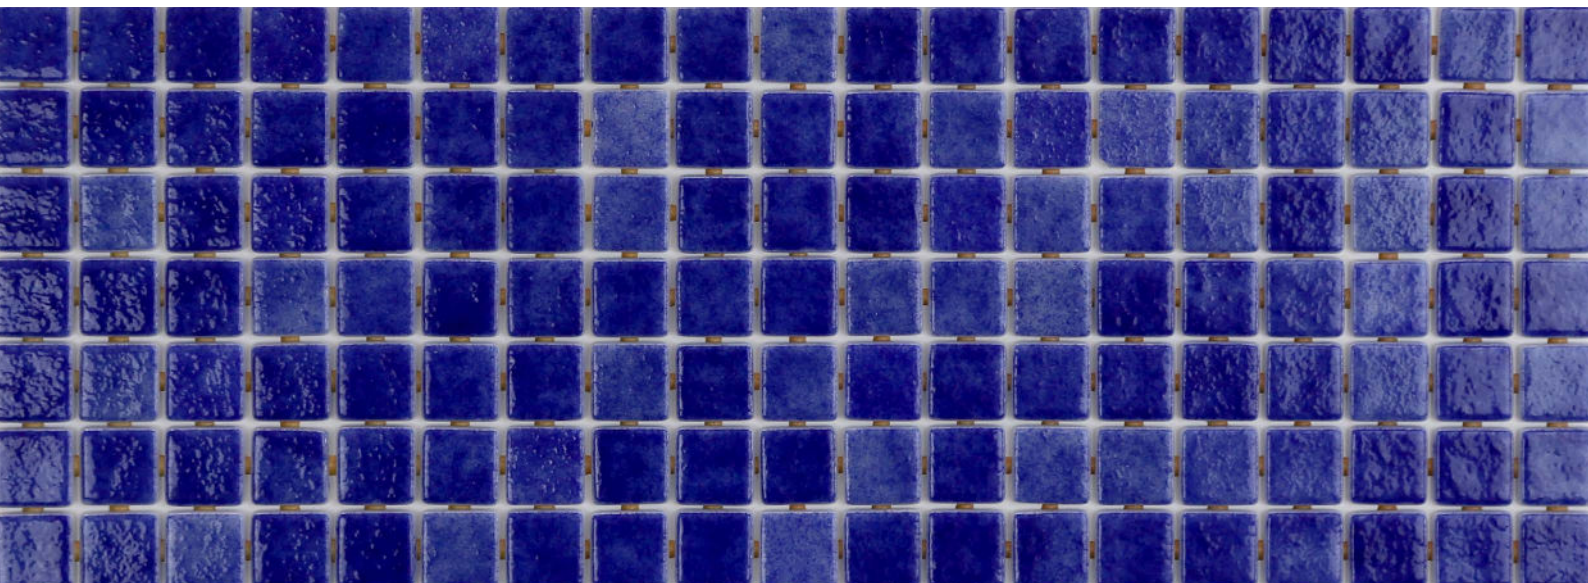

ezarri

Dreams
are made
of mosaics

2562-B

N I E B L A

2562-B, from the Niebla collection, is a mosaic in hazy colours specially designed for cladding interiors, swimming pools, spas, saunas and wellness spaces.

Available format & finish

2562-B Safe Step

Indicative test results P5 (testing done upon request)

2562-B Safe, this mosaic is with the Safe-Steps system, an extremely safe non-coarse, anti-slip mosaic, designed to be as safe to walk on as a pavement. Anti-slip mosaic for swimming pools, bathrooms, built-in showers, spas and wellness spaces. Safety or beauty? There's no need to choose.

Excellent finishes. Thanks to the ease of installation and visual control for tile placement

Not affected by moisture. Does not expand or contract like mesh or paper-based panelling systems.

Exclusive jointpoint adhesive formula jointpoint provides the perfect combination of malleability and stiffness. It is flexible and easy to cut.