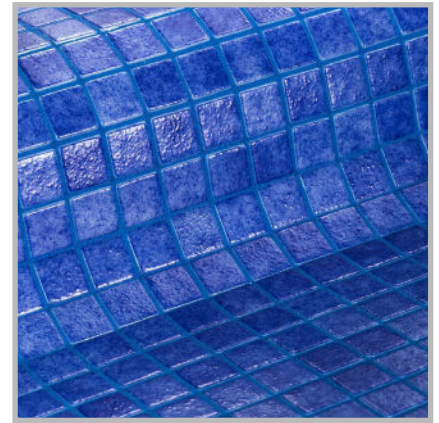

Available format & finish

2562-B Safe Step

Indicative test results P5 (testing done upon request)

2562-B Safe, this mosaic is with the Safe-Steps system, an extremely safe non-coarse, anti-slip mosaic, designed to be as safe to walk on as a pavement. Anti-slip mosaic for swimming pools, bathrooms, built-in showers, spas and wellness spaces. Safety or beauty? There's no need to choose.