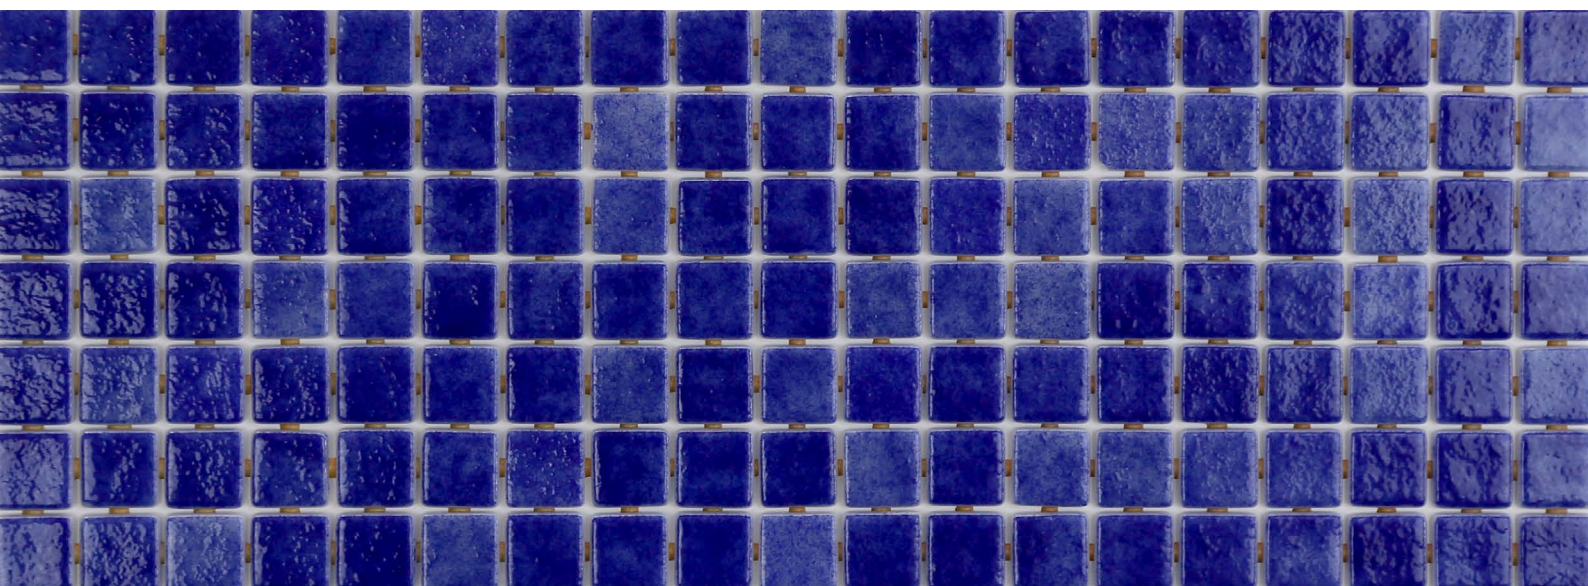

## 2562-B

N I E B L A

**2562-B**, from the Niebla collection, is a mosaic in hazy colours specially designed for cladding interiors, swimming pools, spas, saunas and wellness spaces.