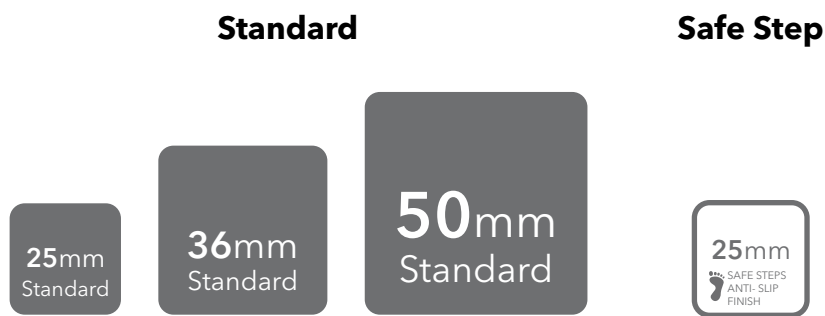

ezarri

Dreams
are made
of mosaics

2562-B

N I E B L A

2562-B, from the Niebla collection, is a mosaic in hazy colours specially designed for cladding interiors, swimming pools, spas, saunas and wellness spaces.

Available format & finish

2562-B Safe Step

Indicative test results P5 (testing done upon request)

2562-B Safe, this mosaic is with the Safe-Steps system, an extremely safe non-coarse, anti-slip mosaic, designed to be as safe to walk on as a pavement. Anti-slip mosaic for swimming pools, bathrooms, built-in showers, spas and wellness spaces. Safety or beauty? There's no need to choose.

Jointpoint System

Maximum grip surface 92% of the mosaic's surface is free for applying the adhesive. Durability guarantee.

Ease of installation. 25% time saving compared with the paper-based panelling system.