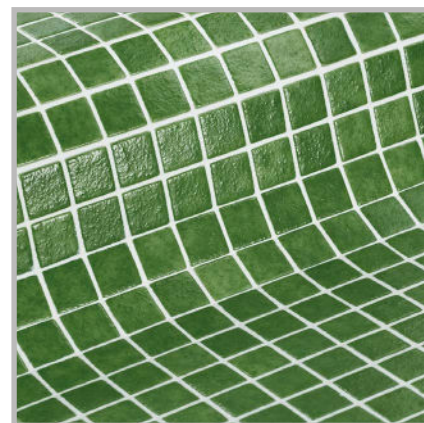

Available format & finish

2585-B Safe Step

Indicative test results P5 (testing done upon request)

2585-B Safe, this mosaic is with the Safe-Steps system, an extremely safe non-coarse, anti-slip mosaic, designed to be as safe to walk on as a pavement. Anti-slip mosaic for swimming pools, bathrooms, built-in showers, spas and wellness spaces. Safety or beauty? There's no need to choose.