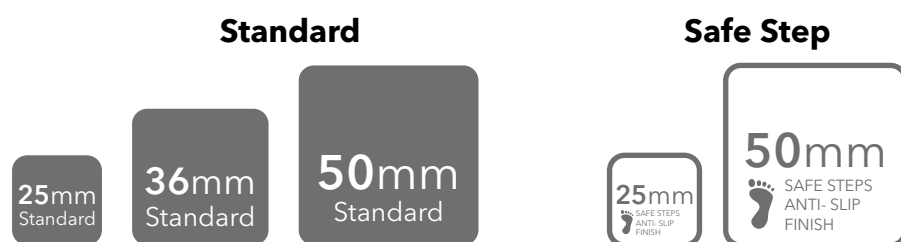

Available format & finish

2585-B Safe Step

Indicative test results P5 (testing done upon request)

2585-B Safe, this mosaic is with the Safe-Steps system, an extremely safe non-coarse, anti-slip mosaic, designed to be as safe to walk on as a pavement. Anti-slip mosaic for swimming pools, bathrooms, built-in showers, spas and wellness spaces. Safety or beauty? There's no need to choose.