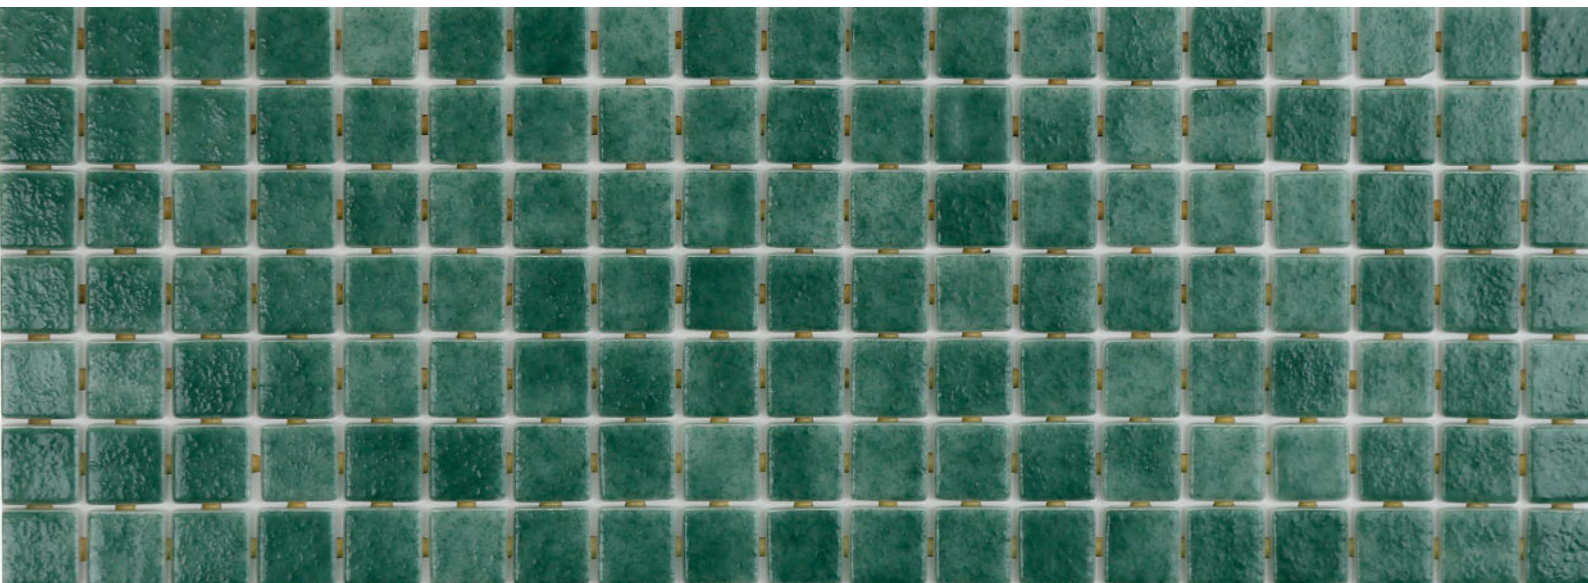

ezarri

Dreams
are made
of mosaics

2586-B

N I E B L A

2586-B, from the Niebla collection, is a mosaic in hazy colours specially designed for cladding interiors, swimming pools, spas, saunas and wellness spaces.

Available format & finish

2586-B Safe Step

Indicative test results P5 (testing done upon request)

2586-B Safe, this mosaic is with the Safe-Steps system, an extremely safe non-coarse, anti-slip mosaic, designed to be as safe to walk on as a pavement. Anti-slip mosaic for swimming pools, bathrooms, built-in showers, spas and wellness spaces. Safety or beauty? There's no need to choose.

Jointpoint System

Maximum grip surface 92% of the mosaic's surface is free for applying the adhesive. Durability guarantee.

Ease of installation. 25% time saving compared with the paper-based panelling system.

Excellent finishes. Thanks to the ease of installation and visual control for tile placement

Not affected by moisture. Does not expand or contract like mesh or paper-based panelling systems.

Exclusive jointpoint adhesive formula jointpoint provides the perfect combination of malleability and stiffness. It is flexible and easy to cut.