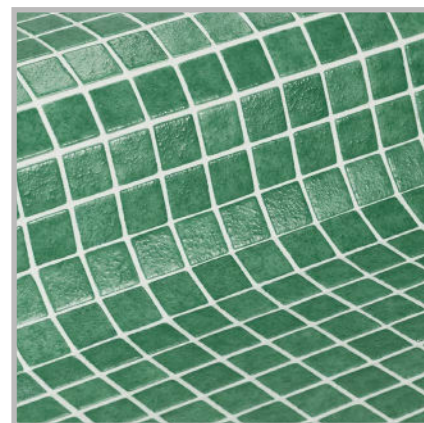

ezarri

Dreams
are made
of mosaics

2586-B

N I E B L A

2586-B, from the Niebla collection, is a mosaic in hazy colours specially designed for cladding interiors, swimming pools, spas, saunas and wellness spaces.

Available format & finish

2586-B Safe Step

Indicative test results P5 (testing done upon request)

2586-B Safe, this mosaic is with the Safe-Steps system, an extremely safe non-coarse, anti-slip mosaic, designed to be as safe to walk on as a pavement. Anti-slip mosaic for swimming pools, bathrooms, built-in showers, spas and wellness spaces. Safety or beauty? There's no need to choose.

Jointpoint System

Maximum grip surface 92% of the mosaic's surface is free for applying the adhesive. Durability guarantee.

Ease of installation. 25% time saving compared with the paper-based panelling system.

Excellent finishes. Thanks to the ease of installation and visual control for tile placement

Not affected by moisture. Does not expand or contract like mesh or paper-based panelling systems.

Exclusive jointpoint adhesive formula jointpoint provides the perfect combination of malleability and stiffness. It is flexible and easy to cut.