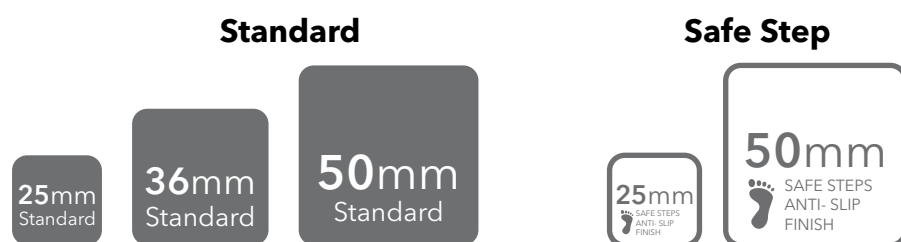

ezarri

Dreams
are made
of mosaics

2586-B

N I E B L A

2586-B, from the Niebla collection, is a mosaic in hazy colours specially designed for cladding interiors, swimming pools, spas, saunas and wellness spaces.

Available format & finish

2586-B Safe Step

Indicative test results P5 (testing done upon request)

2586-B Safe, this mosaic is with the Safe-Steps system, an extremely safe non-coarse, anti-slip mosaic, designed to be as safe to walk on as a pavement. Anti-slip mosaic for swimming pools, bathrooms, built-in showers, spas and wellness spaces. Safety or beauty? There's no need to choose.

Jointpoint System

Maximum grip surface 92% of the mosaic's surface is free for applying the adhesive. Durability guarantee.

Ease of installation. 25% time saving compared with the paper-based panelling system.

Excellent finishes. Thanks to the ease of installation and visual control for tile placement

Not affected by moisture. Does not expand or contract like mesh or paper-based panelling systems.

Exclusive jointpoint adhesive formula jointpoint provides the perfect combination of malleability and stiffness. It is flexible and easy to cut.