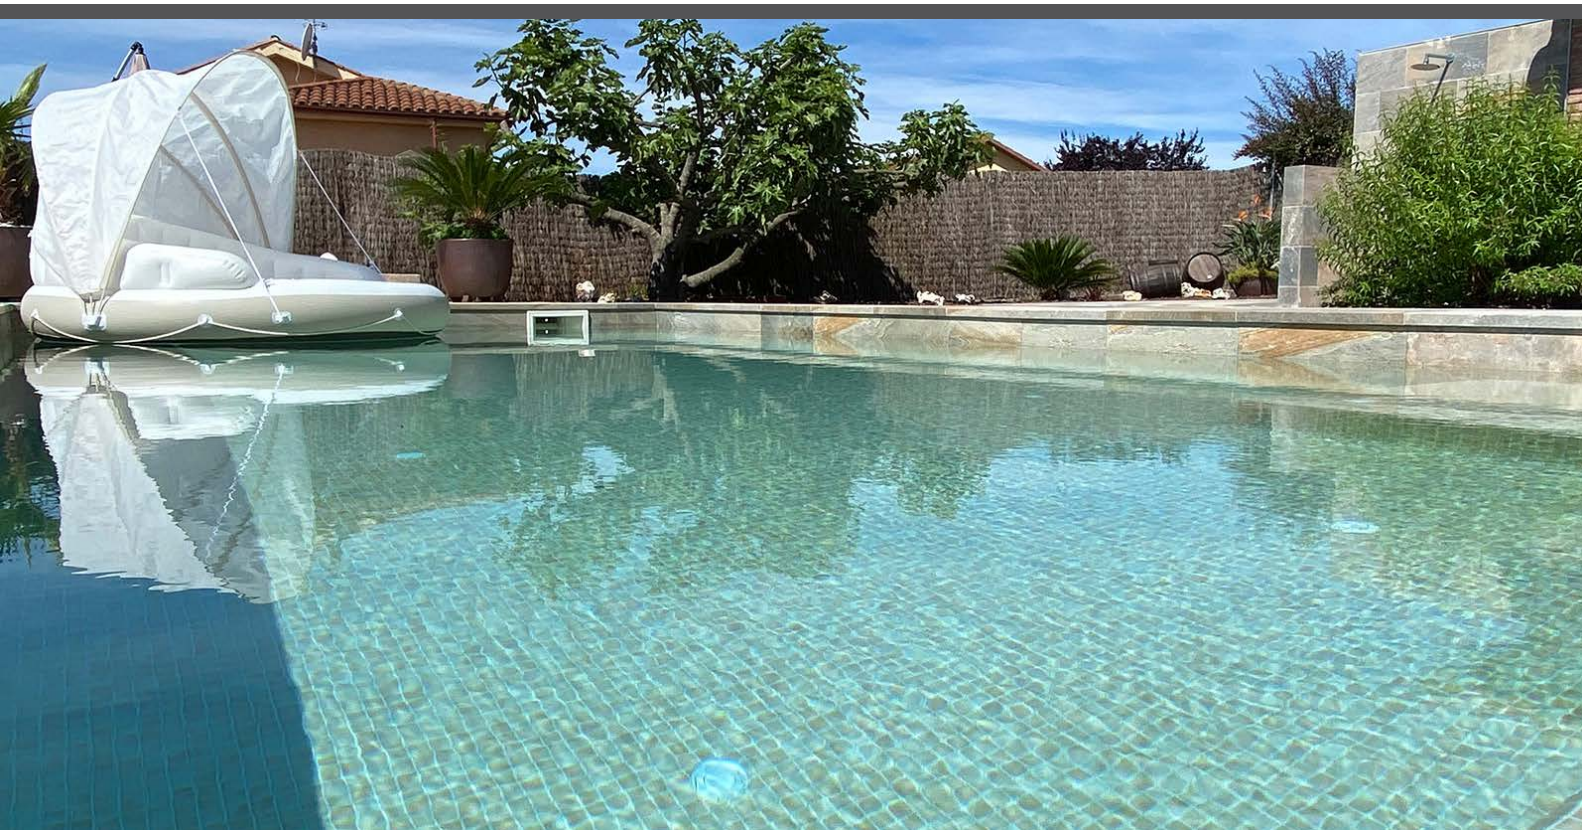

## 2596-B

N I E B L A

**2596-B**, from the Niebla collection, is a mosaic in hazy colours specially designed for cladding interiors, swimming pools, spas, saunas and wellness spaces.