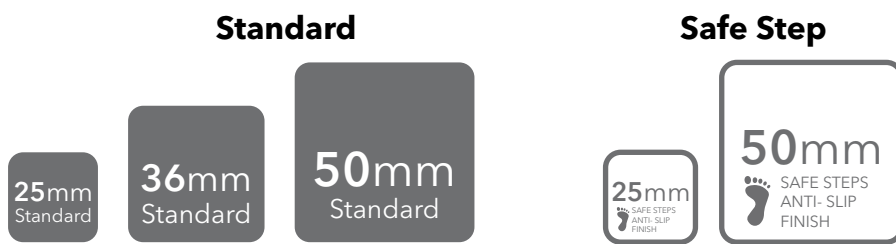

Available format & finish

2596-B Safe Step

Indicative test results P5 (testing done upon request)

2596-B Safe, this mosaic is with the Safe-Steps system, an extremely safe non-coarse, anti-slip mosaic, designed to be as safe to walk on as a pavement. Anti-slip mosaic for swimming pools, bathrooms, built-in showers, spas and wellness spaces. Safety or beauty? There's no need to choose.