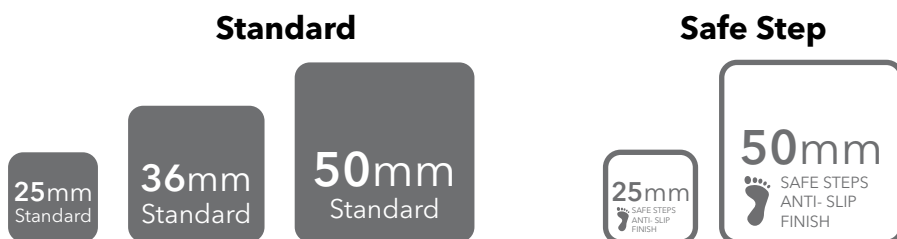

Available format & finish

2596-B Safe Step

Indicative test results P5 (testing done upon request)

2596-B Safe, this mosaic is with the Safe-Steps system, an extremely safe non-coarse, anti-slip mosaic, designed to be as safe to walk on as a pavement. Anti-slip mosaic for swimming pools, bathrooms, built-in showers, spas and wellness spaces. Safety or beauty? There's no need to choose.