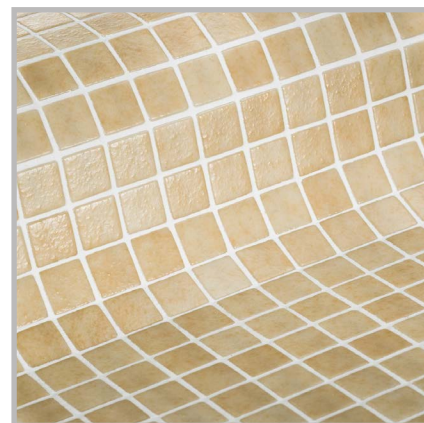

Available format & finish

2596-B Safe Step

Indicative test results P5 (testing done upon request)

2596-B Safe, this mosaic is with the Safe-Steps system, an extremely safe non-coarse, anti-slip mosaic, designed to be as safe to walk on as a pavement. Anti-slip mosaic for swimming pools, bathrooms, built-in showers, spas and wellness spaces. Safety or beauty? There's no need to choose.