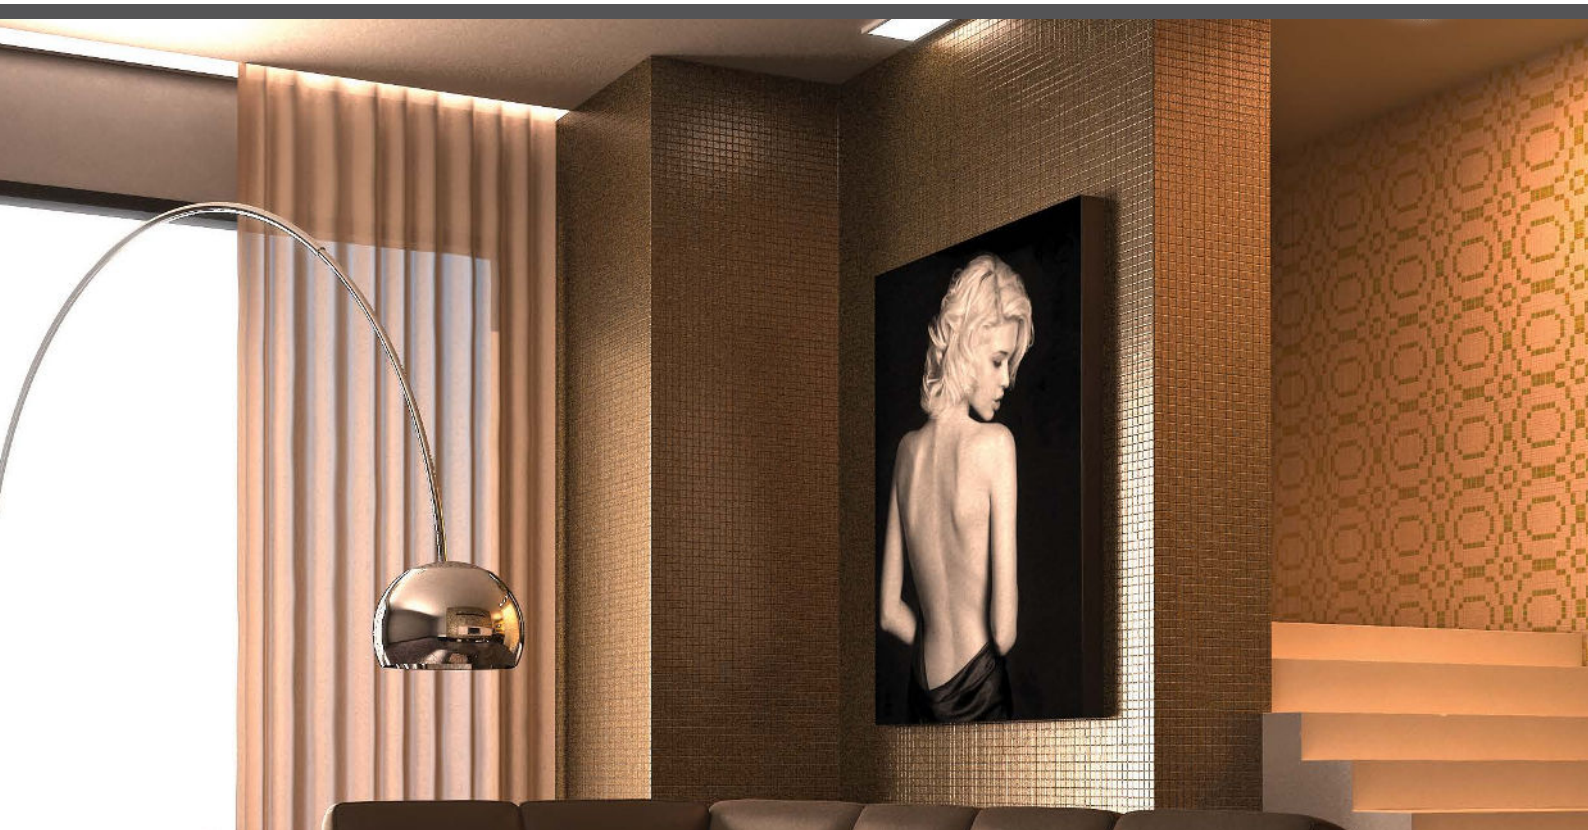

## Aquarius

S P A C E

**Aquarius**, from the space collection, is a satin finish mosaic with a light sheen specially designed for cladding interiors, swimming pools, spas, saunas and wellness spaces. A choice which radiates energy.