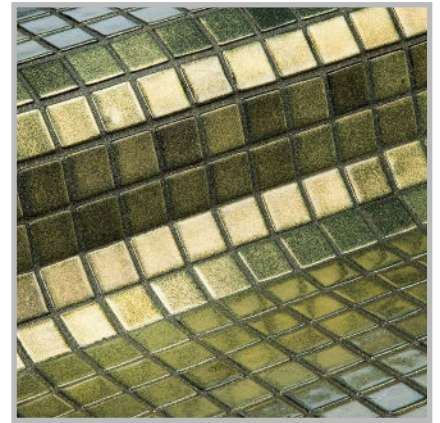

Available format & finish

25mm
Standard