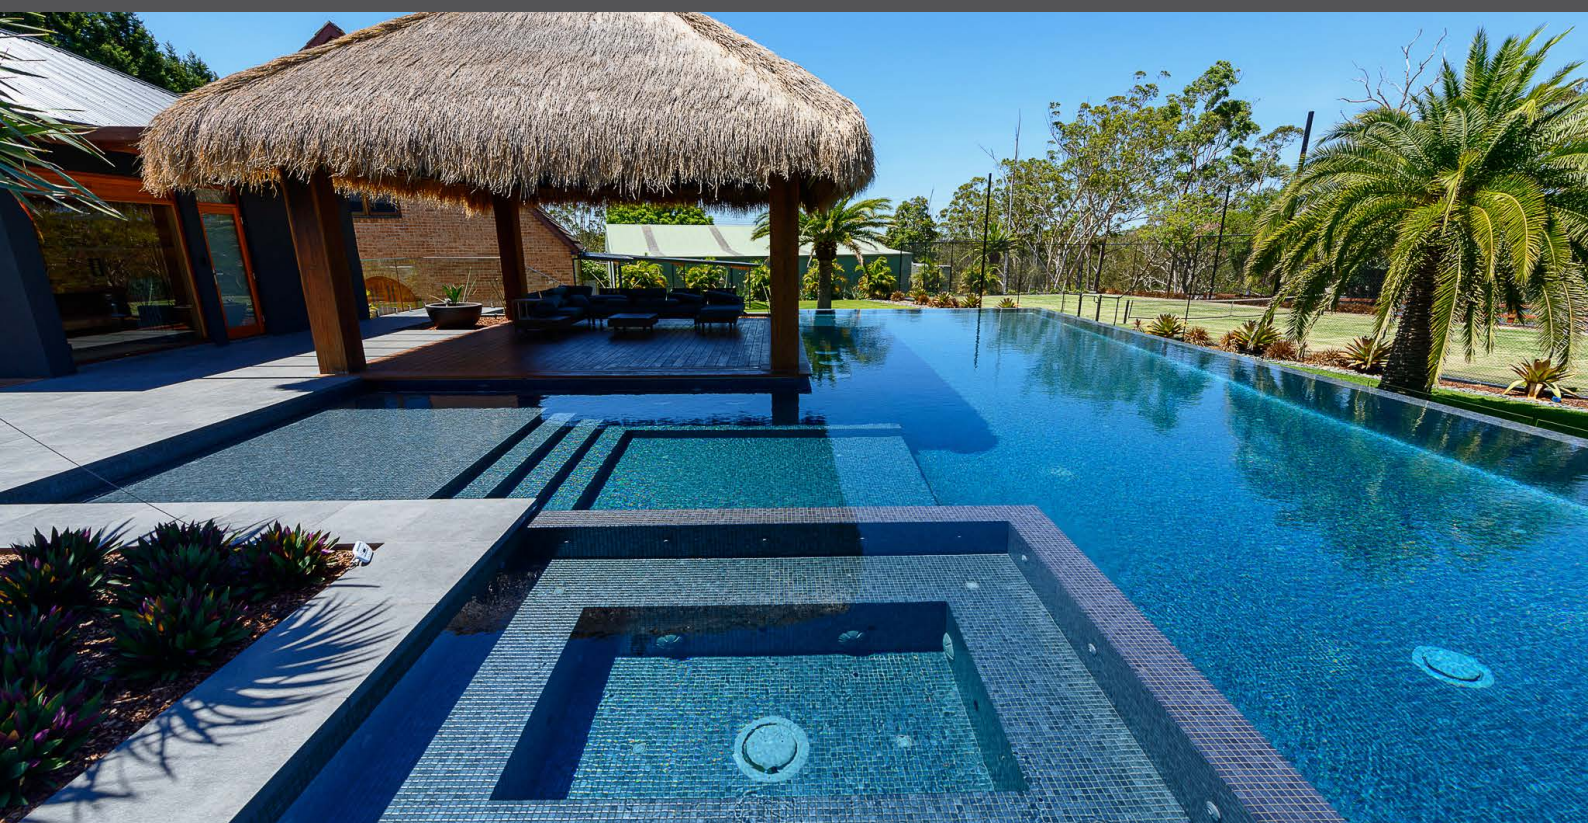

## Capricorn

S P A C E

**Capricorn**, from the space collection, is a satin finish mosaic with a light sheen specially designed for cladding interiors, swimming pools, spas, saunas and wellness spaces. A choice which radiates energy.