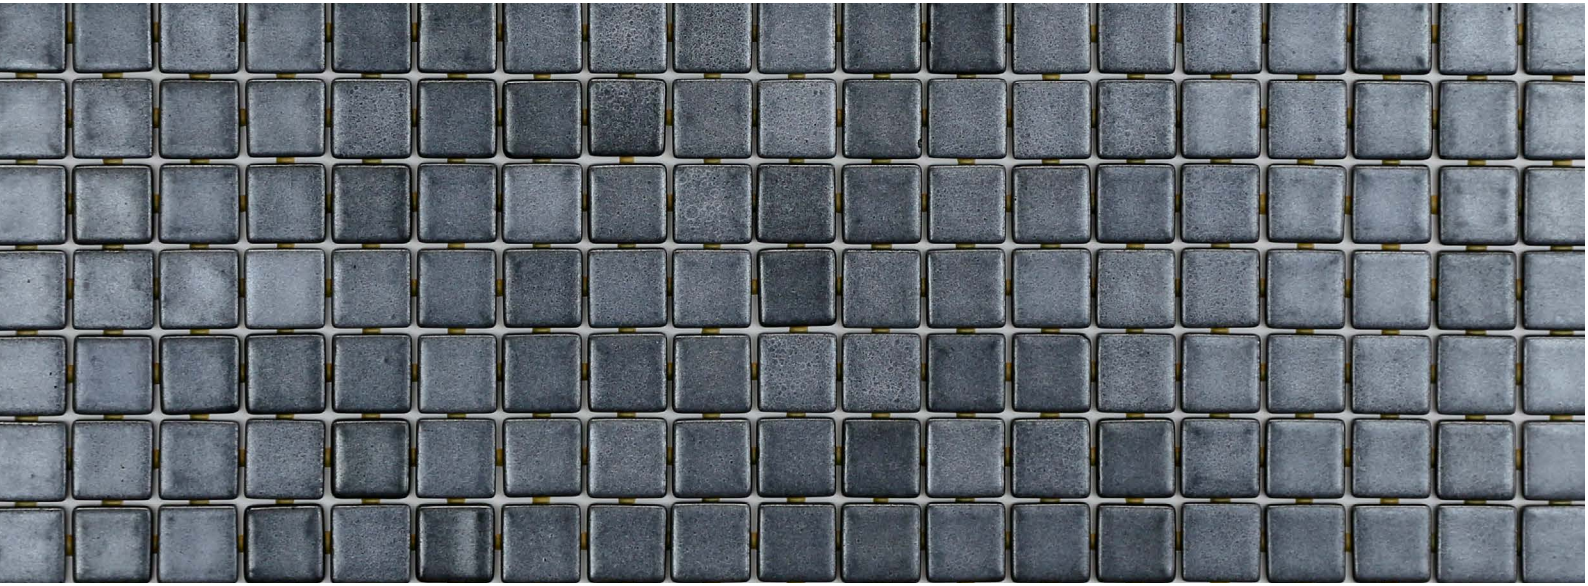

## Capricorn

S P A C E

**Capricorn**, from the space collection, is a satin finish mosaic with a light sheen specially designed for cladding interiors, swimming pools, spas, saunas and wellness spaces. A choice which radiates energy.