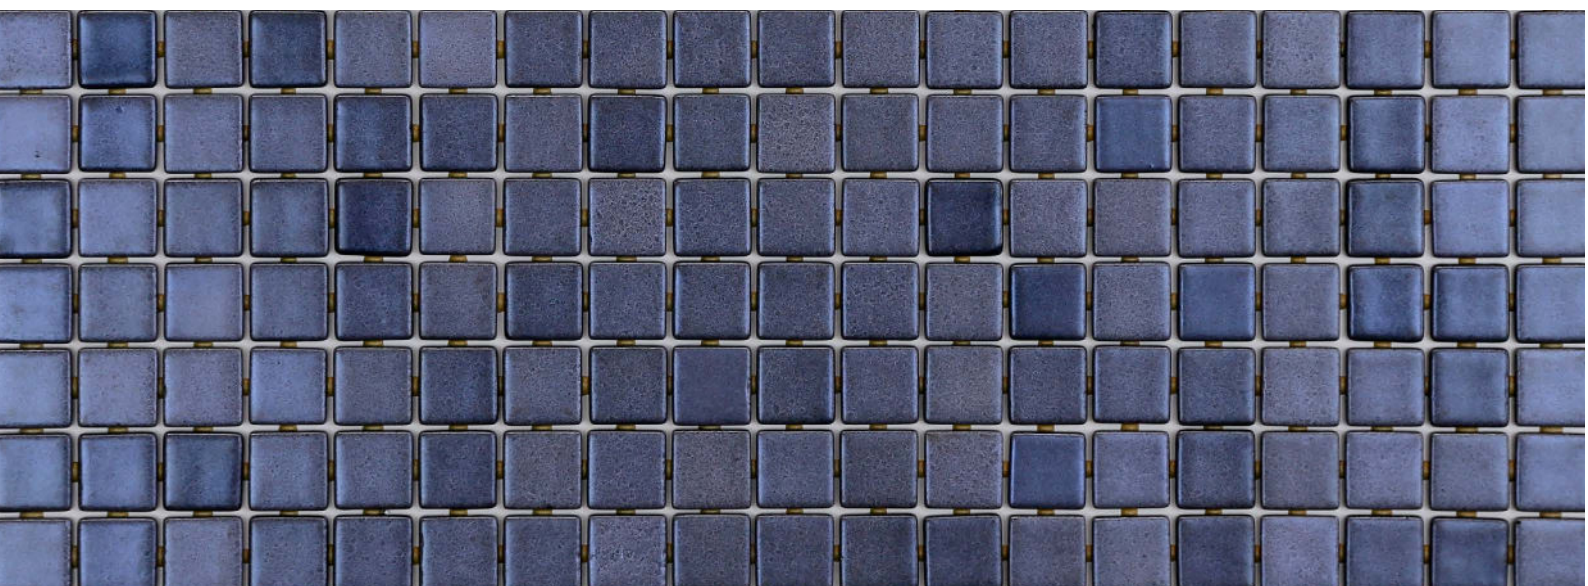

ezarri

Dreams
are made
of mosaics

Sagittarius

SPACE

Sagittarius, from the space collection, is a satin finish mosaic with a light sheen specially designed for cladding interiors, swimming pools, spas, saunas and wellness spaces. A choice which radiates energy.

Available format & finish

25mm
Standard

Jointpoint System

Maximum grip surface. 92% Of the mosaic's surface is free for applying the adhesive. Durability guarantee.

Ease of installation. 25% Time saving compared with the paper-based panelling system.

Excellent finishes. Thanks to the ease of installation and visual control for tile placement.

Not affected by moisture. Does not expand or contract like mesh or paper-based panelling systems.

Exclusive jointpoint adhesive formula. Jointpoint provides the perfect combination of malleability and stiffness. It is flexible and easy to cut.

Even the smallest area is uniform and controllable. Jointpoint has minimal thickness and is very uniform and controllable.

Water absorption	UNE EN ISO 10545-3	Result: E=0,1%
Scratch resistance	UNE EN ISO 10545-7	Classification: PEI = 4
Stain resistance	UNE EN ISO 10545-14	Classification: 1-5-5
Scratch hardness	UNE 67101 (escala de Mohs)	Class 7
Resistance to freezing	UNE EN ISO 10545-12	Resistant
Chemical resistance	UNE EN ISO 10545-13	Classification: A