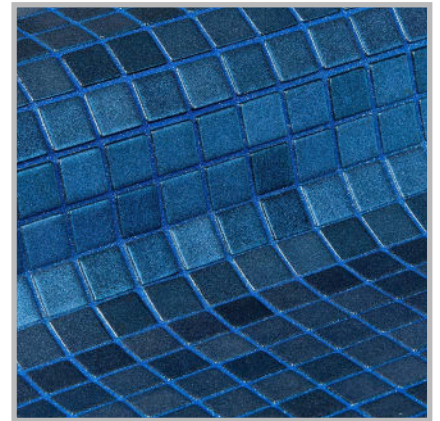

ezarri

Dreams
are made
of mosaics

Sagittarius

SPACE

Sagittarius, from the space collection, is a satin finish mosaic with a light sheen specially designed for cladding interiors, swimming pools, spas, saunas and wellness spaces. A choice which radiates energy.

Available format & finish

25mm
Standard

Jointpoint System

Maximum grip surface. 92% Of the mosaic's surface is free for applying the adhesive. Durability guarantee.

Ease of installation. 25% Time saving compared with the paper-based panelling system.