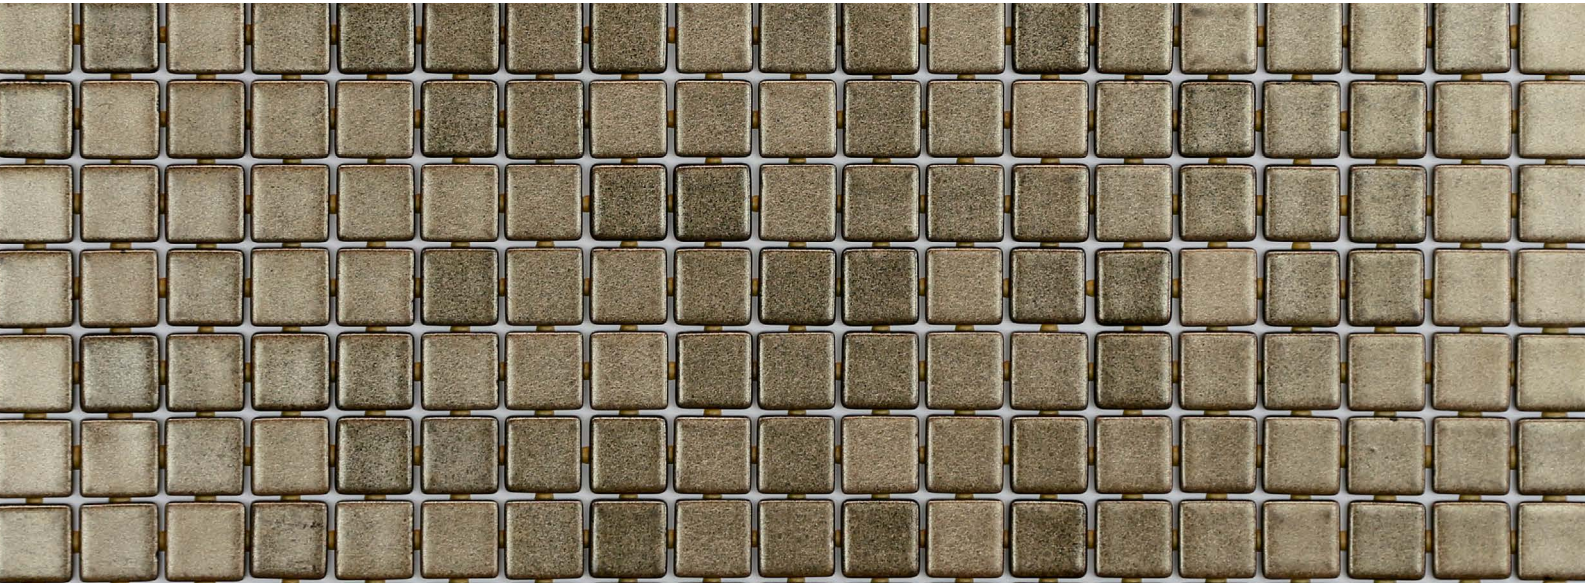

## Scorpio

SPACE

**Scorpio**, from the space collection, is a satin finish mosaic with a light sheen specially designed for cladding interiors, swimming pools, spas, saunas and wellness spaces. A choice which radiates energy.

## Available format & finish

25mm  
Standard