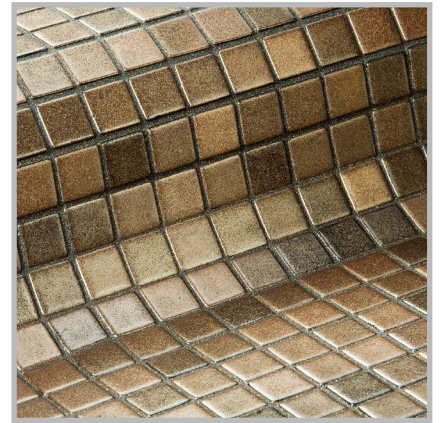

Available format & finish

25mm
Standard