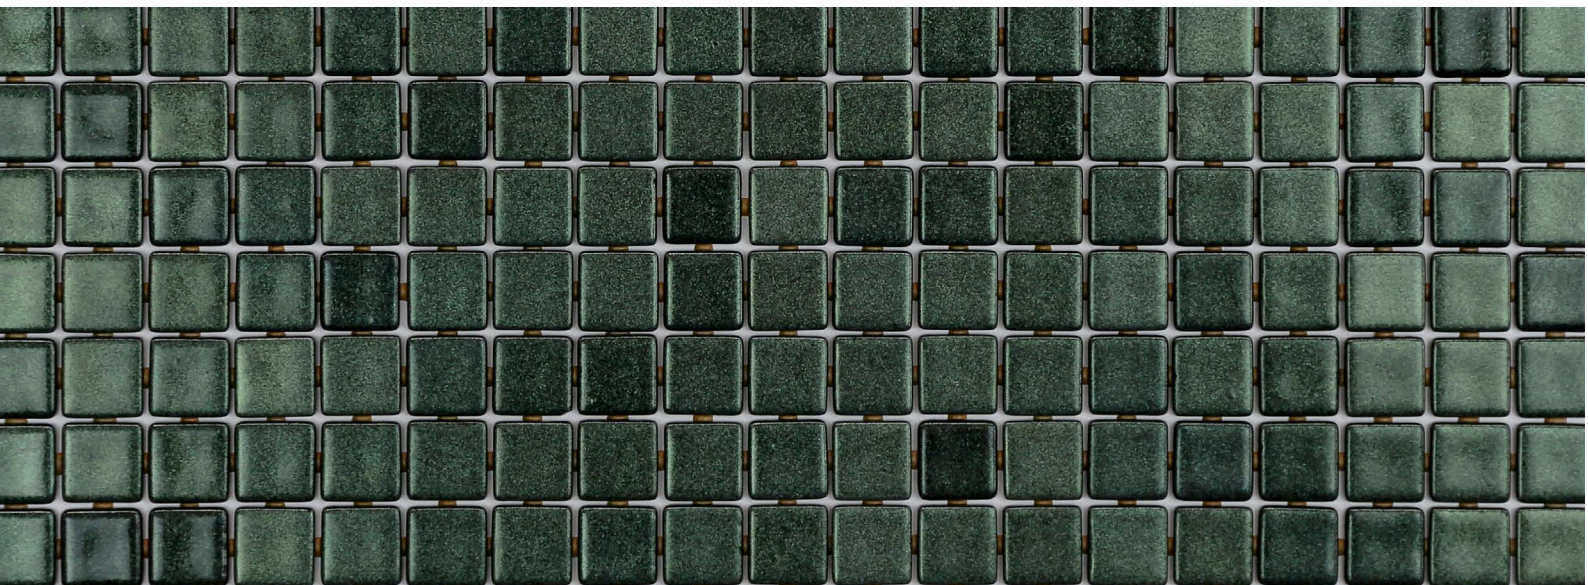

ezarri

Dreams
are made
of mosaics

Taurus

S P A C E

Taurus, from the space collection, is a satin finish mosaic with a light sheen specially designed for cladding interiors, swimming pools, spas, saunas and wellness spaces. A choice which radiates energy.

Available format & finish

25mm
Standard

Jointpoint System

Maximum grip surface. 92% Of the mosaic's surface is free for applying the adhesive. Durability guarantee.

Ease of installation. 25% Time saving compared with the paper-based panelling system.

Excellent finishes. Thanks to the ease of installation and visual control for tile placement.

Not affected by moisture. Does not expand or contract like mesh or paper-based panelling systems.

Exclusive jointpoint adhesive formula. Jointpoint provides the perfect combination of malleability and stiffness. It is flexible and easy to cut.

Even the smallest area is uniform and controllable. Jointpoint has minimal thickness and is very uniform and controllable.

Water absorption	UNE EN ISO 10545-3	Result: E=0,1%
Scratch resistance	UNE EN ISO 10545-7	Classification: PEI = 4
Stain resistance	UNE EN ISO 10545-14	Classification: 1-5-5
Scratch hardness	UNE 67101 (escala de Mohs)	Class 7
Resistance to freezing	UNE EN ISO 10545-12	Resistant
Chemical resistance	UNE EN ISO 10545-13	Classification: A