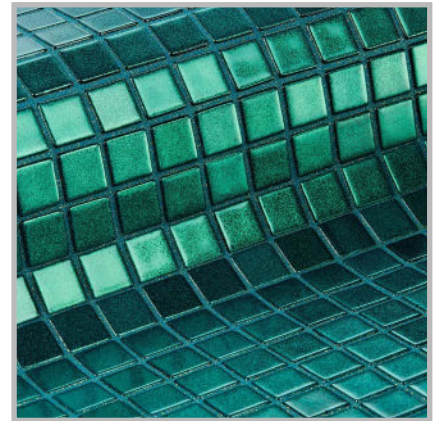

Available format & finish

25mm
Standard