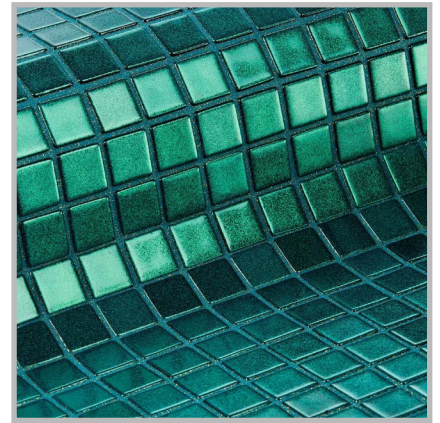

Available format & finish

25mm
Standard