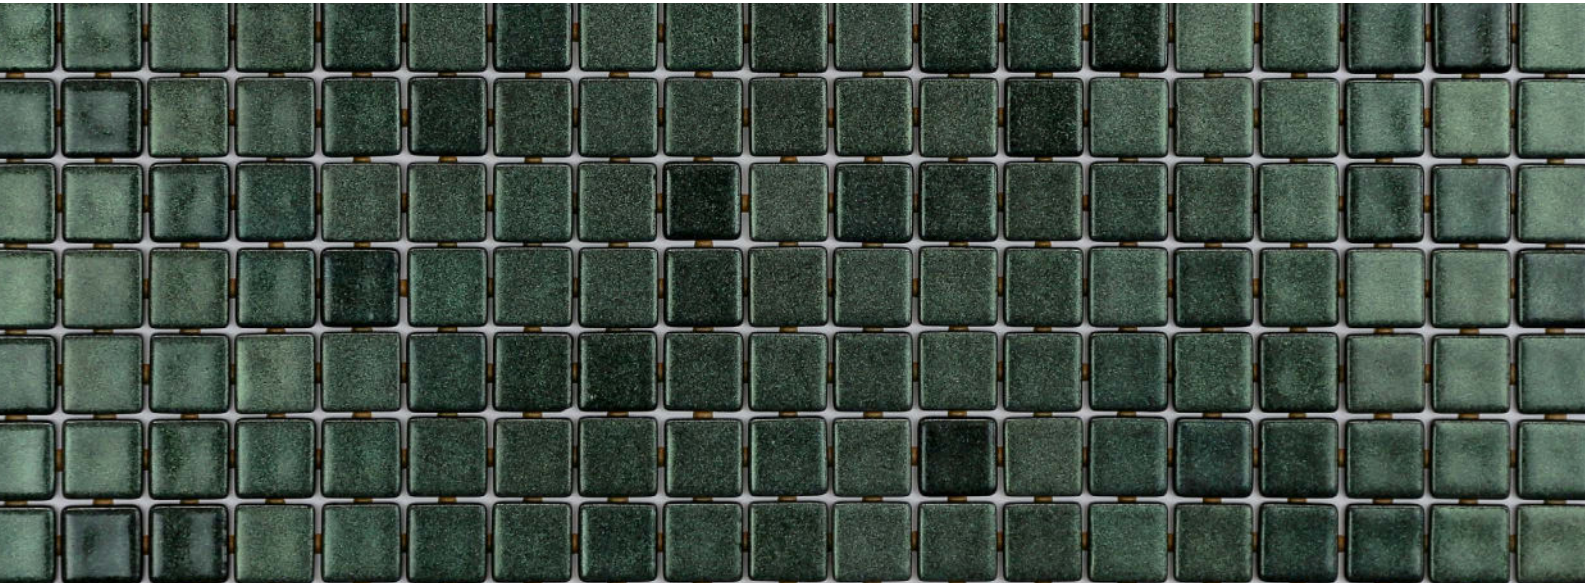

## Taurus

SPACE

**Taurus**, from the space collection, is a satin finish mosaic with a light sheen specially designed for cladding interiors, swimming pools, spas, saunas and wellness spaces. A choice which radiates energy.

## Available format & finish

25mm  
Standard