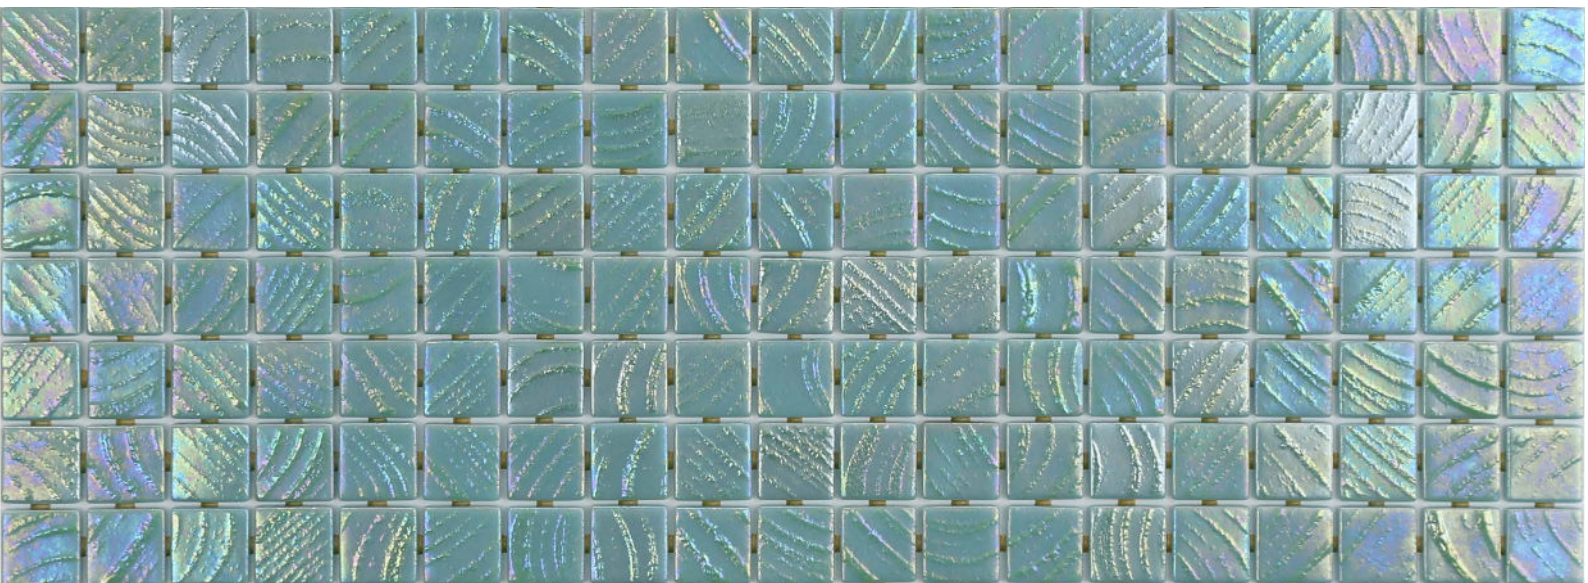

ezarri

Dreams
are made
of mosaics

Irazu

V U L C A N O

Available format & finish

25mm
Standard

Irazu, from the vulcano collection, is an iridescent mosaic with a rippled texture specially designed for cladding interiors, swimming pools, spas, saunas and wellness spaces. A choice which radiates energy.