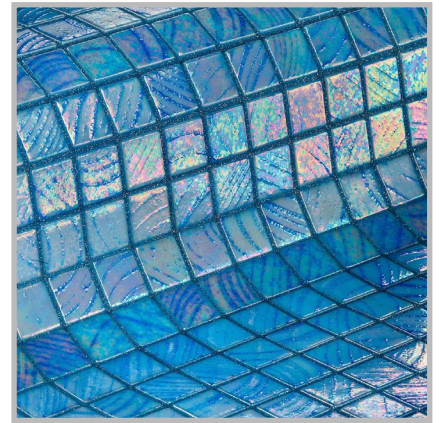

ezarri

Dreams
are made
of mosaics

Stromboli

VULCANO

Stromboli, from the vulcano collection, is an iridescent mosaic with a rippled texture specially designed for cladding interiors, swimming pools, spas, saunas and wellness spaces. A choice which radiates energy.

Available format & finish

25mm
Standard

Jointpoint System

Maximum grip surface. 92% Of the mosaic's surface is free for applying the adhesive. Durability guarantee.

Ease of installation. 25% Time saving compared with the paper-based panelling system.