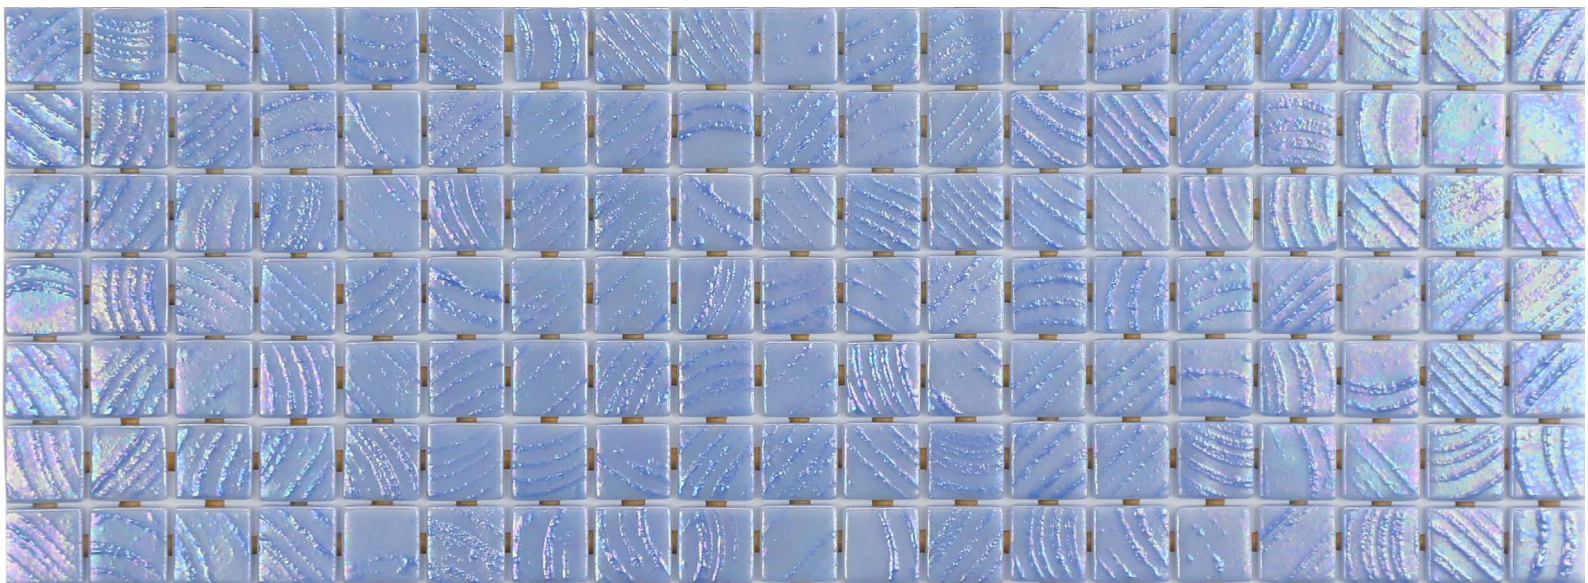

ezarri

Dreams
are made
of mosaics

Stromboli

VULCANO

Stromboli, from the vulcano collection, is an iridescent mosaic with a rippled texture specially designed for cladding interiors, swimming pools, spas, saunas and wellness spaces. A choice which radiates energy.

Available format & finish

25mm
Standard

Jointpoint System

Maximum grip surface. 92% Of the mosaic's surface is free for applying the adhesive. Durability guarantee.

Ease of installation. 25% Time saving compared with the paper-based panelling system.

Excellent finishes. Thanks to the ease of installation and visual control for tile placement.

Not affected by moisture. Does not expand or contract like mesh or paper-based panelling systems.

Exclusive jointpoint adhesive formula. Jointpoint provides the perfect combination of malleability and stiffness. It is flexible and easy to cut.

Even the smallest area is uniform and controllable. Jointpoint has minimal thickness and is very uniform and controllable.

Water absorption	UNE EN ISO 10545-3	Result: E=0,1%
Scratch resistance	UNE EN ISO 10545-7	Classification: PEI = 4
Stain resistance	UNE EN ISO 10545-14	Classification: 1-5-5
Scratch hardness	UNE 67101 (escala de Mohs)	Class 7
Resistance to freezing	UNE EN ISO 10545-12	Resistant
Chemical resistance	UNE EN ISO 10545-13	Classification: A