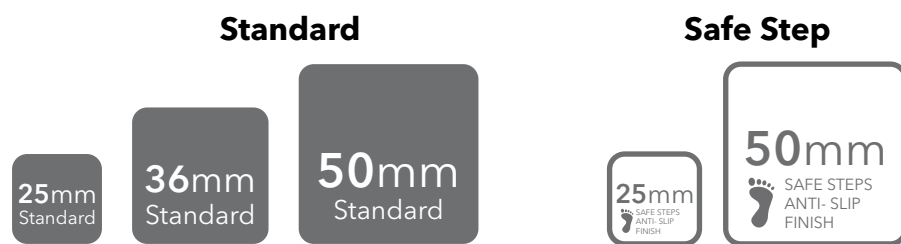

Available formats & finishes