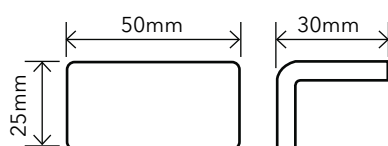

Special Pieces

With the same texture as our non-slip mosaics, our Corner and Cove pieces create a premium finish for your project. They are perfect for finishing off the corners of steps, pool edges and transitions between floors and vertical walls.

Cove