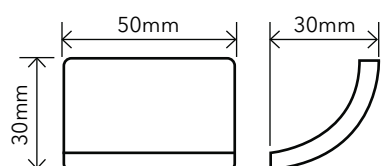

Special Pieces

With the same texture as our non-slip mosaics, our Corner and Cove pieces create a premium finish for your project. They are perfect for finishing off the corners of steps, pool edges and transitions between floors and vertical walls.

Cove